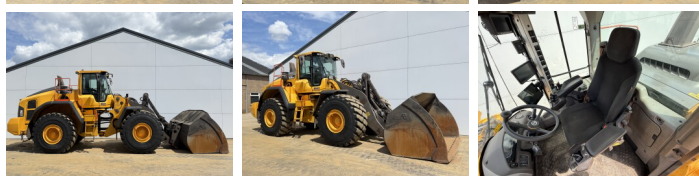

Volvo

Volvo L220H

Anno **2022**
Numero di riferimento **BM007824**
Ore **8.845**

Algemeen

Genere **L220H**
Posizione **Veldhoven, Netherlands**
Certificaat **CE**

Descrizione

Available at Boss Machinery! This Volvo L220H Wheel Loader from 2022 has an engine power of 279 kW and counts 8845 operational hours. The total weight of this Volvo L220H is 35500 kg and the dimensions are 9.77 x 3.18 x 3.65. Furthermore, this L220H is equipped with Electrical Mirrors, Bluetooth, Attacco rapido, Climate Control, Aria condizionata, CDC Steering, Heated Seat, Camera, Radio, Ingrassaggio centralizzato. The Volvo Wheel Loader also has a CE marking. Do you want more information or do you want to try the Volvo L220H at our yard? Please let us know.

Maten / Gewichten

Dimensioni L*L*A **9.77 x 3.18 x 3.65**
Peso **35500**

Technische informatie

Guidare le configurazioni **4x4**

Motor informatie

Marchio del motore **Volvo**
?????????? ???? **D13J**
Cilindri **6**
Turbo
Capacità in kW **279**

Banden / Rupsen

90% 90% **29.5R25**
60% 60% **29.5R25**

Opties

Electrical Mirrors

Bluetooth

Attacco rapido

Climate Control

Aria condizionata

CDC Steering

Heated Seat

Camera

Radio

Ingrassaggio centralizzato