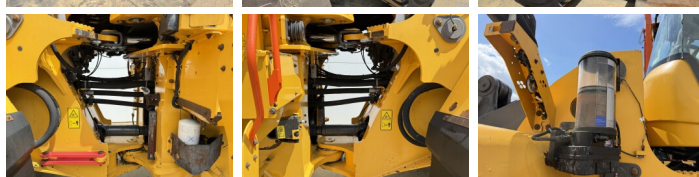

Volvo

Volvo L220H

Anno **2022**
Numero di riferimento **BM007824**
Ore **8.845**

Algemeen

Genere **L220H**
Posizione **Veldhoven, Netherlands**
Certificaat **CE**

Descrizione

Available at Boss Machinery! This Volvo L220H Wheel Loader from 2022 has an engine power of 279 kW and counts 8845 operational hours. The total weight of this Volvo L220H is 35500 kg and the dimensions are 9.77 x 3.18 x 3.65. Furthermore, this L220H is equipped with Electrical Mirrors, Bluetooth, Attacco rapido, Climate Control, Aria condizionata, CDC Steering, Heated Seat, Camera, Radio, Ingrassaggio centralizzato. The Volvo Wheel Loader also has a CE marking. Do you want more information or do you want to try the Volvo L220H at our yard? Please let us know.

Banden / Rupsen

90% 90% **29.5R25**
60% 60% **29.5R25**

Opties

Electrical Mirrors

Bluetooth

Attacco rapido

Climate Control

Aria condizionata