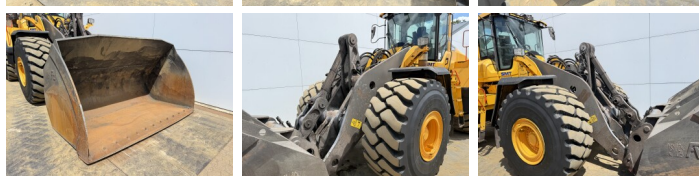

Volvo

Volvo L220H

Anno **2022**
Numero di riferimento **BM007824**
Ore **8.845**

Algemeen

Genere **L220H**
Posizione **Veldhoven, Netherlands**
Certificaat **CE**

Descrizione

Available at Boss Machinery! This Volvo L220H Wheel Loader from 2022 has an engine power of 279 kW and counts 8845 operational hours. The total weight of this Volvo L220H is 35500 kg and the dimensions are 9.77 x 3.18 x 3.65. Furthermore, this L220H is equipped with Electrical Mirrors, Bluetooth, Attacco rapido, Climate Control, Aria condizionata, CDC Steering, Heated Seat, Camera, Radio, Ingrassaggio centralizzato. The Volvo Wheel Loader also has a CE marking. Do you want more information or do you want to try the Volvo L220H at our yard? Please let us know.

Banden / Rupsen

90% 90% **29.5R25**
60% 60% **29.5R25**

Opties

Electrical Mirrors

Bluetooth

Attacco rapido

Climate Control

Aria condizionata