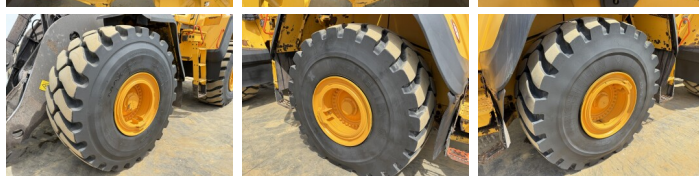

Volvo

Volvo L220H

Anno **2022**
Numero di riferimento **BM007824**
Ore **8.845**

Algemeen

Genere **L220H**
Posizione **Veldhoven, Netherlands**
Certificaat **CE**

Descrizione

Available at Boss Machinery! This Volvo L220H Wheel Loader from 2022 has an engine power of 279 kW and counts 8845 operational hours. The total weight of this Volvo L220H is 35500 kg and the dimensions are 9.77 x 3.18 x 3.65. Furthermore, this L220H is equipped with Electrical Mirrors, Bluetooth, Attacco rapido, Climate Control, Aria condizionata, CDC Steering, Heated Seat, Camera, Radio, Ingrassaggio centralizzato. The Volvo Wheel Loader also has a CE marking. Do you want more information or do you want to try the Volvo L220H at our yard? Please let us know.

Banden / Rupsen

90% 90% **29.5R25**
60% 60% **29.5R25**

Opties

Electrical Mirrors

Bluetooth

Attacco rapido

Climate Control

Aria condizionata