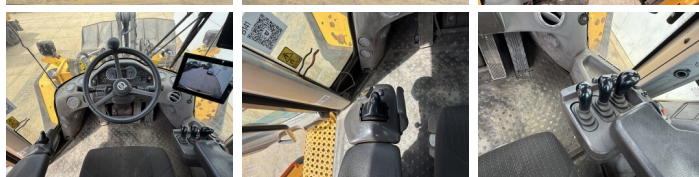

Volvo

Volvo L220H

Anno **2022**
Numero di riferimento **BM007824**
Ore **8.845**

Algemeen

Genere **L220H**
Posizione **Veldhoven, Netherlands**
Certificaat **CE**

Descrizione

Available at Boss Machinery! This Volvo L220H Wheel Loader from 2022 has an engine power of 279 kW and counts 8845 operational hours. The total weight of this Volvo L220H is 35500 kg and the dimensions are 9.77 x 3.18 x 3.65. Furthermore, this L220H is equipped with Electrical Mirrors, Bluetooth, Attacco rapido, Climate Control, Aria condizionata, CDC Steering, Heated Seat, Camera, Radio, Ingrassaggio centralizzato. The Volvo Wheel Loader also has a CE marking. Do you want more information or do you want to try the Volvo L220H at our yard? Please let us know.

Banden / Rupsen

90% 90% **29.5R25**
60% 60% **29.5R25**

Opties

Electrical Mirrors

Bluetooth

Attacco rapido

Climate Control

Aria condizionata

CDC Steering

Heated Seat

Camera

Radio

Ingrassaggio centralizzato