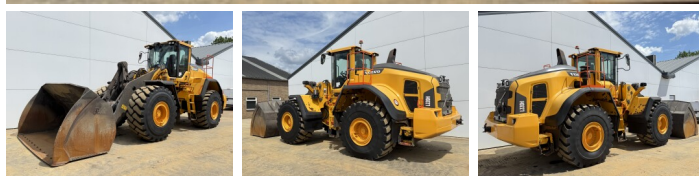

Volvo

Volvo L220H

Anno **2022**
Numero di riferimento **BM007824**
Ore **8.845**

Algemeen

Genere **L220H**
Posizione **Veldhoven, Netherlands**
Certificaat **CE**

Descrizione

Available at Boss Machinery! This Volvo L220H Wheel Loader from 2022 has an engine power of 279 kW and counts 8845 operational hours. The total weight of this Volvo L220H is 35500 kg and the dimensions are 9.77 x 3.18 x 3.65. Furthermore, this L220H is equipped with Electrical Mirrors, Bluetooth, Attacco rapido, Climate Control, Aria condizionata, CDC Steering, Heated Seat, Camera, Radio, Ingrassaggio centralizzato. The Volvo Wheel Loader also has a CE marking. Do you want more information or do you want to try the Volvo L220H at our yard? Please let us know.

Maten / Gewichten

Dimensioni L*L*A **9.77 x 3.18 x 3.65**
Peso **35500**

Technische informatie

Guidare le configurazioni **4x4**

Motor informatie

Marchio del motore **Volvo**
?????????? ???? **D13J**
Cilindri **6**
Turbo
Capacità in kW **279**

Banden / Rupsen

90% 90% **29.5R25**
60% 60% **29.5R25**

Opties

Electrical Mirrors

Bluetooth

Attacco rapido

Climate Control

Aria condizionata