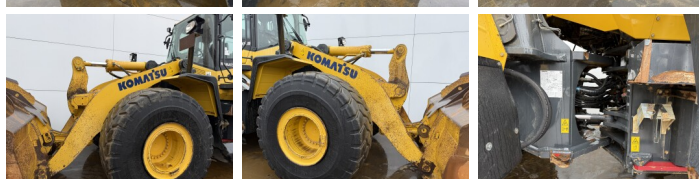

Komatsu

Komatsu WA470-7

BOSS
MACHINERY

€ 57.500escl.

Anno **2016**
Numero di riferimento **BM007666**
Ore **12.126**

Algemeen

Genere **WA470-7**
Posizione **Veldhoven, Netherlands**
Certificaat **CE**

Descrizione

Available at Boss Machinery! This Komatsu WA470-7 Wheel Loader from 2016 has an engine power of 204 kW and counts 12126 operational hours. The total weight of this Komatsu WA470-7 is 26500 kg and the dimensions are 9.36 x 3.05 x 3.49. Furthermore, this WA470-7 is equipped with Aria condizionata, Heated Seat, Camera, Electrical Mirrors, Bluetooth, Radio, Climate Control, Ingrassaggio centralizzato. The Komatsu Wheel Loader also has a CE marking. Do you want more information or do you want to try the Komatsu WA470-7 at our yard? Please let us know.

Maten / Gewichten

Peso **26500**
Dimensioni L*L*A **9.36 x 3.05 x 3.49**

Technische informatie

German Machine
Guidare le configurazioni **4x4**

Motor informatie

Marchio del motore **Komatsu**
?????????? ?????? **SAA6D125E-6**
Cilindri **6**
Turbo
Capacità in kW **204**

Banden / Rupsen

20% 20% **26.5R25**

20% 20%

26.5R25

Opties

Aria condizionata

Heated Seat

Camera