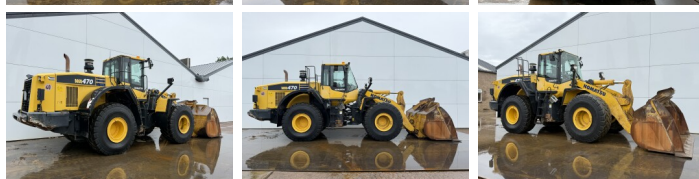

Komatsu

Komatsu WA470-7

BOSS
MACHINERY

€ 57.500escl.

Anno **2016**
Numero di riferimento **BM007666**
Ore **12.126**

Algemeen

Genere **WA470-7**
Posizione **Veldhoven, Netherlands**
Certificaat **CE**

Descrizione

Available at Boss Machinery! This Komatsu WA470-7 Wheel Loader from 2016 has an engine power of 204 kW and counts 12126 operational hours. The total weight of this Komatsu WA470-7 is 26500 kg and the dimensions are 9.36 x 3.05 x 3.49. Furthermore, this WA470-7 is equipped with Aria condizionata, Heated Seat, Camera, Electrical Mirrors, Bluetooth, Radio, Climate Control, Ingrassaggio centralizzato. The Komatsu Wheel Loader also has a CE marking. Do you want more information or do you want to try the Komatsu WA470-7 at our yard? Please let us know.

Maten / Gewichten

Peso **26500**
Dimensioni L*L*A **9.36 x 3.05 x 3.49**

Technische informatie

German Machine
Guidare le configurazioni **4x4**

Motor informatie

Marchio del motore **Komatsu**
?????????? ?????? **SAA6D125E-6**
Cilindri **6**
Turbo
Capacità in kW **204**

Banden / Rupsen

20% 20% **26.5R25**

20% 20%

26.5R25

Opties

Aria condizionata

Heated Seat

Camera