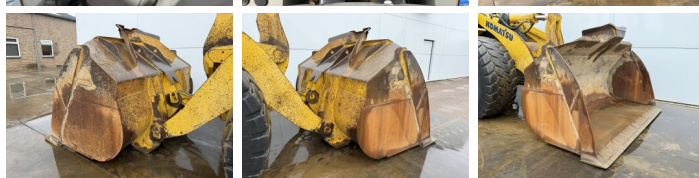

Available at Boss Machinery! This Komatsu WA470-7 Wheel Loader from 2016 has an engine power of 204 kW and counts 12126 operational hours. The total weight of this Komatsu WA470-7 is 26500 kg and the dimensions are 9.36 x 3.05 x 3.49. Furthermore, this WA470-7 is equipped with Aria condizionata, Heated Seat, Camera, Electrical Mirrors, Bluetooth, Radio, Climate Control, Ingrassaggio centralizzato. The Komatsu Wheel Loader also has a CE marking. Do you want more information or do you want to try the Komatsu WA470-7 at our yard? Please let us know.

Maten / Gewichten

Peso **26500**
Dimensioni L*L*A **9.36 x 3.05 x 3.49**

Technische informatie

German Machine
Guidare le configurazioni **4x4**

Motor informatie

Marchio del motore **Komatsu**
?????????? ?????? **SAA6D125E-6**
Cilindri **6**
Turbo
Capacità in kW **204**

Banden / Rupsen

20% 20% **26.5R25**

20% 20%

26.5R25

Opties

Aria condizionata

Heated Seat

Camera