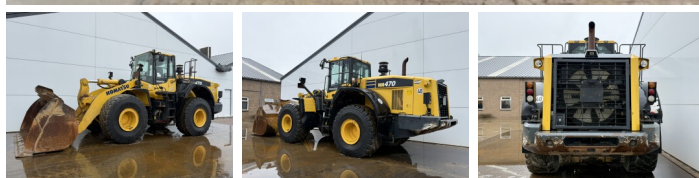

Komatsu

Komatsu WA470-7

BOSS
MACHINERY

€ 57.500escl.

Anno **2016**
Numero di riferimento **BM007666**
Ore **12.126**

Algemeen

Genere **WA470-7**
Posizione **Veldhoven, Netherlands**
Certificaat **CE**

Descrizione

Available at Boss Machinery! This Komatsu WA470-7 Wheel Loader from 2016 has an engine power of 204 kW and counts 12126 operational hours. The total weight of this Komatsu WA470-7 is 26500 kg and the dimensions are 9.36 x 3.05 x 3.49. Furthermore, this WA470-7 is equipped with Aria condizionata, Heated Seat, Camera, Electrical Mirrors, Bluetooth, Radio, Climate Control, Ingrassaggio centralizzato. The Komatsu Wheel Loader also has a CE marking. Do you want more information or do you want to try the Komatsu WA470-7 at our yard? Please let us know.

Maten / Gewichten

Peso **26500**
Dimensioni L*L*A **9.36 x 3.05 x 3.49**

Technische informatie

German Machine
Guidare le configurazioni **4x4**

Motor informatie

Marchio del motore **Komatsu**
?????????? ?????? **SAA6D125E-6**
Cilindri **6**
Turbo
Capacità in kW **204**

Banden / Rupsen

20% 20% **26.5R25**

20% 20%

26.5R25

Opties

Aria condizionata

Heated Seat

Camera