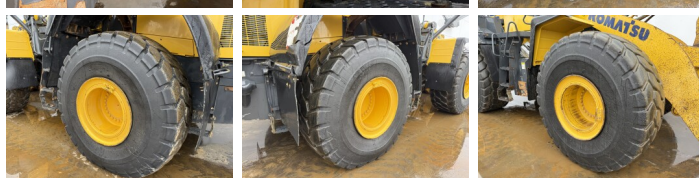

Available at Boss Machinery! This Komatsu WA470-7 Wheel Loader from 2016 has an engine power of 204 kW and counts 12126 operational hours. The total weight of this Komatsu WA470-7 is 26500 kg and the dimensions are 9.36 x 3.05 x 3.49. Furthermore, this WA470-7 is equipped with Aria condizionata, Heated Seat, Camera, Electrical Mirrors, Bluetooth, Radio, Climate Control, Ingrassaggio centralizzato. The Komatsu Wheel Loader also has a CE marking. Do you want more information or do you want to try the Komatsu WA470-7 at our yard? Please let us know.

Banden / Rupsen

20% 20% **26.5R25**

20% 20%

26.5R25

Opties

Aria condizionata

Heated Seat

Camera