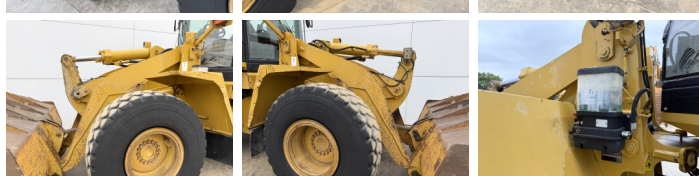

Descrizione

Available at Boss Machinery! This Caterpillar 938G Wheel Loader from 2005 has an engine power of 119 kW and counts 16829 operational hours. The total weight of this Caterpillar 938G is 15800 kg and the dimensions are 7.26 x 2.77 x 3.35. Furthermore, this 938G is equipped with Radio, Aria condizionata, Ingrassaggio centralizzato. The Caterpillar Wheel Loader also has a CE + EPA marking. Do you want more information or do you want to try the Caterpillar 938G at our yard? Please let us know.

Maten / Gewichten

Dimensioni L*L*A **7.26 x 2.77 x 3.35**
Peso **15800**

Technische informatie

Guidare le configurazioni **4x4**

Motor informatie

Marchio del motore **Caterpillar**
?????????? ?????? **3126**
Cilindri **6**
Turbo
Capacità in kW **119**

Banden / Rupsen

10% 10% **20.5R25**
10% 10% **20.5R25**

Opties

Radio

Aria condizionata

Ingrassaggio centralizzato