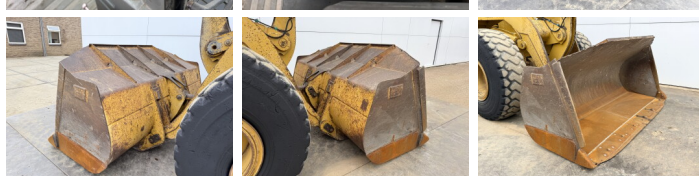

Descrizione

Available at Boss Machinery! This Caterpillar 938G Wheel Loader from 2005 has an engine power of 119 kW and counts 16829 operational hours. The total weight of this Caterpillar 938G is 15800 kg and the dimensions are 7.26 x 2.77 x 3.35. Furthermore, this 938G is equipped with Radio, Aria condizionata, Ingrassaggio centralizzato. The Caterpillar Wheel Loader also has a CE + EPA marking. Do you want more information or do you want to try the Caterpillar 938G at our yard? Please let us know.

Maten / Gewichten

Dimensioni L*L*A **7.26 x 2.77 x 3.35**
Peso **15800**

Technische informatie

Guidare le configurazioni **4x4**

Motor informatie

Marchio del motore **Caterpillar**
?????????? ?????? **3126**
Cilindri **6**
Turbo
Capacità in kW **119**

Banden / Rupsen

10% 10% **20.5R25**
10% 10% **20.5R25**

Opties

Radio

Aria condizionata

Ingrassaggio centralizzato