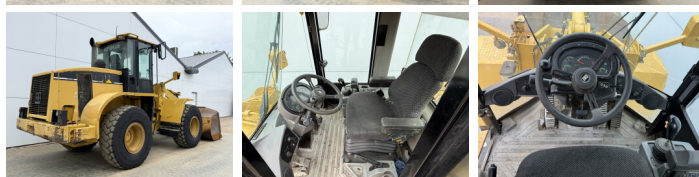

Caterpillar

Caterpillar 938G

BOSS
MACHINERY

€ 29.500escl.

Anno **2005**
Numero di riferimento **BM007654**
Ore **16.829**

Algemeen

Genere **938G**
Posizione **Veldhoven, Netherlands**
Certificaat **CE + EPA**

Descrizione

Available at Boss Machinery! This Caterpillar 938G Wheel Loader from 2005 has an engine power of 119 kW and counts 16829 operational hours. The total weight of this Caterpillar 938G is 15800 kg and the dimensions are 7.26 x 2.77 x 3.35. Furthermore, this 938G is equipped with Radio, Aria condizionata, Ingrassaggio centralizzato. The Caterpillar Wheel Loader also has a CE + EPA marking. Do you want more information or do you want to try the Caterpillar 938G at our yard? Please let us know.

Maten / Gewichten

Dimensioni L*L*A **7.26 x 2.77 x 3.35**
Peso **15800**

Technische informatie

Guidare le configurazioni **4x4**

Motor informatie

Marchio del motore **Caterpillar**
?????????? ?????? **3126**
Cilindri **6**
Turbo
Capacità in kW **119**

Banden / Rupsen

10% 10% **20.5R25**
10% 10% **20.5R25**

Opties

Radio

Aria condizionata

Ingrassaggio centralizzato