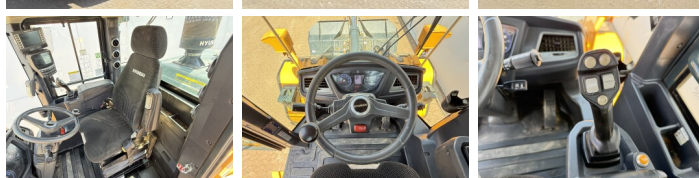

Hyundai

Hyundai HL940A

BOSS
MACHINERY

€ 64.500escl.

Anno **2021**
Numero di riferimento **BM007880**
Ore **4.779**

Algemeen

Genere HL940A
Posizione Veldhoven, Netherlands
Certificaat CE + EPA

Descrizione Available at Boss Machinery! This Hyundai HL940A Wheel Loader from 2021 has an engine power of 116 kW and counts 4779 operational hours. The total weight of this Hyundai HL940A is 13463 kg and the dimensions are 7.60 x 2.57 x 3.26. Furthermore, this HL940A is equipped with Radio, Bluetooth, Weighing system, Climate Control, Aria condizionata, Camera, Ingrassaggio centralizzato. The Hyundai Wheel Loader also has a CE + EPA marking. Do you want more information or do you want to try the Hyundai HL940A at our yard? Please let us know.

Maten / Gewichten

Dimensioni L*L*A 7.60 x 2.57 x 3.26
Peso 13463

Technische informatie

Guidare le configurazioni 4x4

Motor informatie

Marchio del motore Cummins
?????????? ?????? B6.7
Cilindri 6
Turbo
Capacità in kW 116

Banden / Rupsen

80% 80% 20.5R25
80% 80% 20.5R25