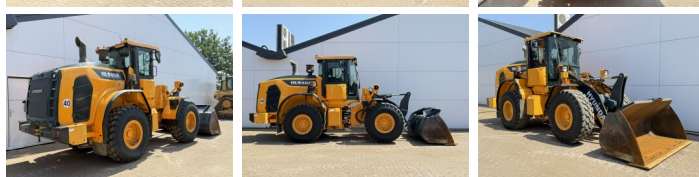

Hyundai

Hyundai HL940A

BOSS
MACHINERY

€ 64.500escl.

Anno **2021**
Numero di riferimento **BM007880**
Ore **4.779**

Algemeen

Genere HL940A
Posizione Veldhoven, Netherlands
Certificaat CE + EPA

Descrizione Available at Boss Machinery! This Hyundai HL940A Wheel Loader from 2021 has an engine power of 116 kW and counts 4779 operational hours. The total weight of this Hyundai HL940A is 13463 kg and the dimensions are 7.60 x 2.57 x 3.26. Furthermore, this HL940A is equipped with Radio, Bluetooth, Weighing system, Climate Control, Aria condizionata, Camera, Ingrassaggio centralizzato. The Hyundai Wheel Loader also has a CE + EPA marking. Do you want more information or do you want to try the Hyundai HL940A at our yard? Please let us know.

Maten / Gewichten

Dimensioni L*L*A 7.60 x 2.57 x 3.26
Peso 13463

Technische informatie

Guidare le configurazioni 4x4

Motor informatie

Marchio del motore Cummins
?????????? ?????? B6.7
Cilindri 6
Turbo
Capacità in kW 116

Banden / Rupsen

80% 80% 20.5R25
80% 80% 20.5R25