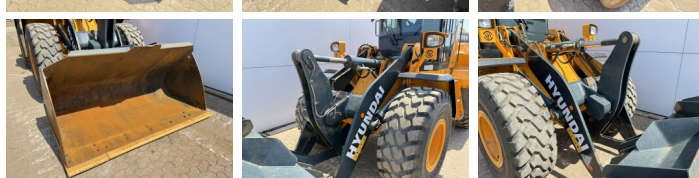

Hyundai

Hyundai HL940A

BOSS
MACHINERY

€ 64.500escl.

Anno **2021**
Numero di riferimento **BM007880**
Ore **4.779**

Algemeen

Genere HL940A
Posizione Veldhoven, Netherlands
Certificaat CE + EPA

Descrizione Available at Boss Machinery! This Hyundai HL940A Wheel Loader from 2021 has an engine power of 116 kW and counts 4779 operational hours. The total weight of this Hyundai HL940A is 13463 kg and the dimensions are 7.60 x 2.57 x 3.26. Furthermore, this HL940A is equipped with Radio, Bluetooth, Weighing system, Climate Control, Aria condizionata, Camera, Ingrassaggio centralizzato. The Hyundai Wheel Loader also has a CE + EPA marking. Do you want more information or do you want to try the Hyundai HL940A at our yard? Please let us know.

Maten / Gewichten

Dimensioni L*L*A 7.60 x 2.57 x 3.26
Peso 13463

Technische informatie

Guidare le configurazioni 4x4

Motor informatie

Marchio del motore Cummins
?????????? ?????? B6.7
Cilindri 6
Turbo
Capacità in kW 116

Banden / Rupsen

80% 80% 20.5R25
80% 80% 20.5R25