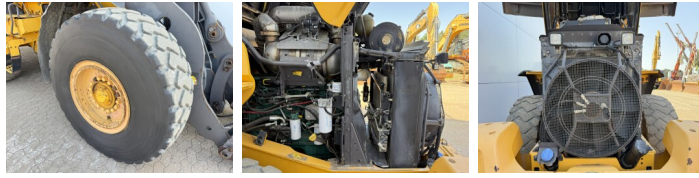

Volvo

Volvo L70H

€ 62.500escl.

Anno **2015**
Numero di riferimento **BM007881**
Ore **7.243**

Algemeen

Genere **L70H**
Posizione **Veldhoven, Netherlands**
Certificaat **CE**

Descrizione

Available at Boss Machinery! This Volvo L70H Wheel Loader from 2015 has an engine power of 127 kW and counts 7243 operational hours. The total weight of this Volvo L70H is 15500 kg and the dimensions are 6.43 x 2.40 x 3.30. Furthermore, this L70H is equipped with Attacco rapido, Climate Control, Aria condizionata, Heated Seat, Camera, Radio, Electrical Mirrors, Bluetooth, Ingrassaggio centralizzato. The Volvo Wheel Loader also has a CE marking. Do you want more information or do you want to try the Volvo L70H at our yard? Please let us know.

Maten / Gewichten

Dimensioni L*L*A **6.43 x 2.40 x 3.30**
Peso **15500**

Technische informatie

Guidare le configurazioni **4x4**

Motor informatie

Marchio del motore **Volvo**
?????????? ?????? **D6J**
Cilindri **6**
Turbo
Capacità in kW **127**

Banden / Rupsen

10% 10% **20.5R25**
10% 10% **20.5R25**

BOSS

MACHINERY