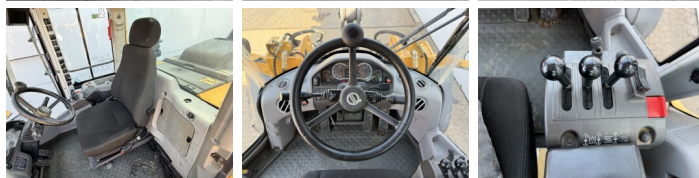

Volvo

Volvo L70H

€ 62.500escl.

Anno **2015**
Numero di riferimento **BM007881**
Ore **7.243**

Algemeen

Genere **L70H**
Posizione **Veldhoven, Netherlands**
Certificaat **CE**

Descrizione

Available at Boss Machinery! This Volvo L70H Wheel Loader from 2015 has an engine power of 127 kW and counts 7243 operational hours. The total weight of this Volvo L70H is 15500 kg and the dimensions are 6.43 x 2.40 x 3.30. Furthermore, this L70H is equipped with Attacco rapido, Climate Control, Aria condizionata, Heated Seat, Camera, Radio, Electrical Mirrors, Bluetooth, Ingrassaggio centralizzato. The Volvo Wheel Loader also has a CE marking. Do you want more information or do you want to try the Volvo L70H at our yard? Please let us know.

Maten / Gewichten

Dimensioni L*L*A **6.43 x 2.40 x 3.30**
Peso **15500**

Technische informatie

Guidare le configurazioni **4x4**

Motor informatie

Marchio del motore **Volvo**
?????????? ?????? **D6J**
Cilindri **6**
Turbo
Capacità in kW **127**

Banden / Rupsen

10% 10% **20.5R25**
10% 10% **20.5R25**

BOSS

MACHINERY