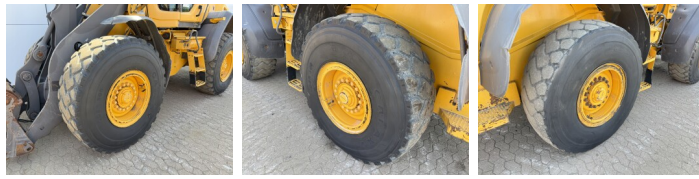

Volvo

Volvo L70H

€ 62.500escl.

Anno **2015**
Numero di riferimento **BM007881**
Ore **7.243**

Algemeen

Genere **L70H**
Posizione **Veldhoven, Netherlands**
Certificaat **CE**

Descrizione

Available at Boss Machinery! This Volvo L70H Wheel Loader from 2015 has an engine power of 127 kW and counts 7243 operational hours. The total weight of this Volvo L70H is 15500 kg and the dimensions are 6.43 x 2.40 x 3.30. Furthermore, this L70H is equipped with Attacco rapido, Climate Control, Aria condizionata, Heated Seat, Camera, Radio, Electrical Mirrors, Bluetooth, Ingrassaggio centralizzato. The Volvo Wheel Loader also has a CE marking. Do you want more information or do you want to try the Volvo L70H at our yard? Please let us know.

Maten / Gewichten

Dimensioni L*L*A **6.43 x 2.40 x 3.30**
Peso **15500**

Technische informatie

Guidare le configurazioni **4x4**

Motor informatie

Marchio del motore **Volvo**
?????????? ?????? **D6J**
Cilindri **6**
Turbo
Capacità in kW **127**

Banden / Rupsen

10% 10% **20.5R25**
10% 10% **20.5R25**

BOSS

MACHINERY