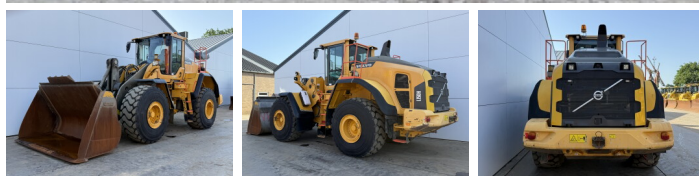

Volvo

Volvo L150H

€ 104.500escl.

Anno **2017**
Numero di riferimento **BM007807**
Ore **12.620**

Algemeen

Genere **L150H**
Posizione **Veldhoven, Netherlands**
Certificaat **CE**

Descrizione

Available at Boss Machinery! This Volvo L150H Wheel Loader from 2017 has an engine power of 220 kW and counts 12620 operational hours. The total weight of this Volvo L150H is 26100 kg and the dimensions are 8.75 x 2.95 x 3.62. Furthermore, this L150H is equipped with Radio, Bluetooth, Electrical Mirrors, Aria condizionata, Climate Control, Ingrassaggio centralizzato. The Volvo Wheel Loader also has a CE marking. Do you want more information or do you want to try the Volvo L150H at our yard? Please let us know.

Maten / Gewichten

Dimensioni L*L*A **8.75 x 2.95 x 3.62**
Peso **26100**

Technische informatie

German Machine
Guidare le configurazioni **4x4**

Motor informatie

Marchio del motore **Volvo**
?????????? ?????? **D13J**
Cilindri **6**
Turbo
Capacità in kW **220**

Banden / Rupsen

40% 40% **26.5R25**

BOSS

MACHINERY

40% 40%

26.5R25

Opties

Radio