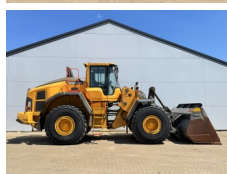

Volvo

Volvo L150H

BOSS
MACHINERY

Anno **2020**
Numero di riferimento **BM007815**
Ore **15.452**

Algemeen

Genere L150H
Posizione Veldhoven, Netherlands
Certificaat CE

Descrizione Available at Boss Machinery! This Volvo L150H Wheel Loader from 2020 has an engine power of 223 kW and counts 15452 operational hours. The total weight of this Volvo L150H is 26100 kg and the dimensions are 8.86 x 3.01 x 3.54. Furthermore, this L150H is equipped with Radio, Bluetooth, Electrical Mirrors, Aria condizionata, Climate Control, Ingrassaggio centralizzato. The Volvo Wheel Loader also has a CE marking. Do you want more information or do you want to try the Volvo L150H at our yard? Please let us know.

Maten / Gewichten

Dimensioni L*L*A 8.86 x 3.01 x 3.54
Peso 26100

Technische informatie

German Machine
Guidare le configurazioni 4x4

Motor informatie

Marchio del motore Volvo
????????? D13J
Cilindri 6
Turbo
Capacità in kW 223