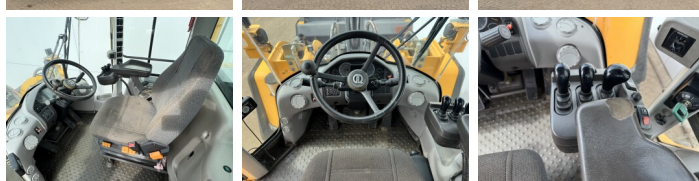

Volvo

Volvo L150H

€ 102.500escl.

Anno **2016**
Numero di riferimento **BM007805**
Ore **11.430**

Algemeen

Genere **L150H**
Posizione **Veldhoven, Netherlands**
Certificaat **CE**

Descrizione

Available at Boss Machinery! This Volvo L150H Wheel Loader from 2016 has an engine power of 220 kW and counts 11430 operational hours. The total weight of this Volvo L150H is 26100 kg and the dimensions are 8.62 x 3.03 x 3.53. Furthermore, this L150H is equipped with Electrical Mirrors, Aria condizionata, Climate Control, Radio, Bluetooth, Ingrassaggio centralizzato. The Volvo Wheel Loader also has a CE marking. Do you want more information or do you want to try the Volvo L150H at our yard? Please let us know.

Maten / Gewichten

Dimensioni L*L*A **8.62 x 3.03 x 3.53**
Peso **26100**

Technische informatie

German Machine
Guidare le configurazioni **4x4**

Motor informatie

Marchio del motore **Volvo**
?????????? ?????? **D13J**
Cilindri **6**
Turbo
Capacità in kW **220**

Banden / Rupsen

60% 60% **26.5R25**

BOSS

MACHINERY