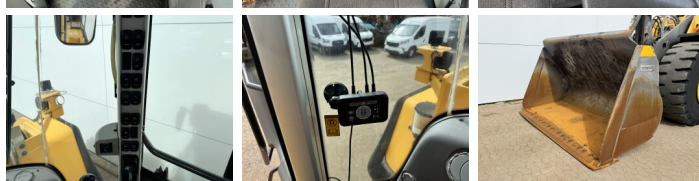

Volvo

Volvo L150H

€ 102.500escl.

Anno **2016**
Numero di riferimento **BM007805**
Ore **11.430**

Algemeen

Genere **L150H**
Posizione **Veldhoven, Netherlands**
Certificaat **CE**

Descrizione

Available at Boss Machinery! This Volvo L150H Wheel Loader from 2016 has an engine power of 220 kW and counts 11430 operational hours. The total weight of this Volvo L150H is 26100 kg and the dimensions are 8.62 x 3.03 x 3.53. Furthermore, this L150H is equipped with Electrical Mirrors, Aria condizionata, Climate Control, Radio, Bluetooth, Ingrassaggio centralizzato. The Volvo Wheel Loader also has a CE marking. Do you want more information or do you want to try the Volvo L150H at our yard? Please let us know.

Maten / Gewichten

Dimensioni L*L*A **8.62 x 3.03 x 3.53**
Peso **26100**

Technische informatie

German Machine
Guidare le configurazioni **4x4**

Motor informatie

Marchio del motore **Volvo**
?????????? ?????? **D13J**
Cilindri **6**
Turbo
Capacità in kW **220**

Banden / Rupsen

60% 60% **26.5R25**

BOSS

MACHINERY