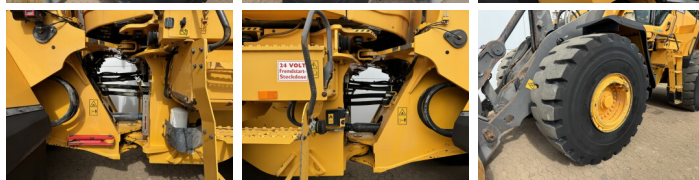

Volvo

Volvo L150H

€ 102.500escl.

Anno **2016**
Numero di riferimento **BM007805**
Ore **11.430**

Algemeen

Genere **L150H**
Posizione **Veldhoven, Netherlands**
Certificaat **CE**

Descrizione

Available at Boss Machinery! This Volvo L150H Wheel Loader from 2016 has an engine power of 220 kW and counts 11430 operational hours. The total weight of this Volvo L150H is 26100 kg and the dimensions are 8.62 x 3.03 x 3.53. Furthermore, this L150H is equipped with Electrical Mirrors, Aria condizionata, Climate Control, Radio, Bluetooth, Ingrassaggio centralizzato. The Volvo Wheel Loader also has a CE marking. Do you want more information or do you want to try the Volvo L150H at our yard? Please let us know.

Maten / Gewichten

Dimensioni L*L*A **8.62 x 3.03 x 3.53**
Peso **26100**

Technische informatie

German Machine
Guidare le configurazioni **4x4**

Motor informatie

Marchio del motore **Volvo**
?????????? ?????? **D13J**
Cilindri **6**
Turbo
Capacità in kW **220**

Banden / Rupsen

60% 60% **26.5R25**

BOSS

MACHINERY