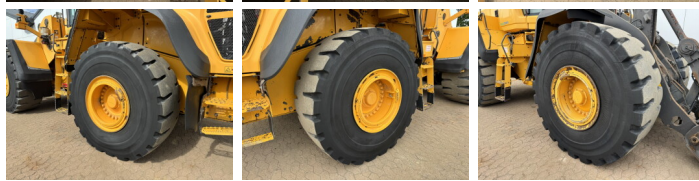

Volvo

Volvo L150H

€ 102.500escl.

Anno **2016**
Numero di riferimento **BM007805**
Ore **11.430**

Algemeen

Genere **L150H**
Posizione **Veldhoven, Netherlands**
Certificaat **CE**

Descrizione

Available at Boss Machinery! This Volvo L150H Wheel Loader from 2016 has an engine power of 220 kW and counts 11430 operational hours. The total weight of this Volvo L150H is 26100 kg and the dimensions are 8.62 x 3.03 x 3.53. Furthermore, this L150H is equipped with Electrical Mirrors, Aria condizionata, Climate Control, Radio, Bluetooth, Ingrassaggio centralizzato. The Volvo Wheel Loader also has a CE marking. Do you want more information or do you want to try the Volvo L150H at our yard? Please let us know.

Maten / Gewichten

Dimensioni L*L*A **8.62 x 3.03 x 3.53**
Peso **26100**

Technische informatie

German Machine
Guidare le configurazioni **4x4**

Motor informatie

Marchio del motore **Volvo**
?????????? ?????? **D13J**
Cilindri **6**
Turbo
Capacità in kW **220**

Banden / Rupsen

60% 60% **26.5R25**

BOSS

MACHINERY