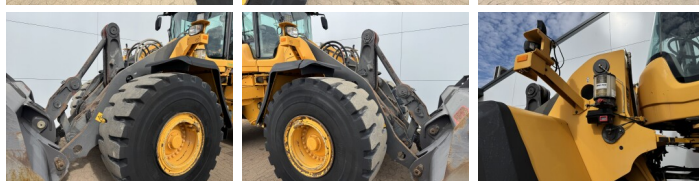

Volvo

Volvo L150H

€ 102.500escl.

Anno **2016**
Numero di riferimento **BM007805**
Ore **11.430**

Algemeen

Genere **L150H**
Posizione **Veldhoven, Netherlands**
Certificaat **CE**

Descrizione

Available at Boss Machinery! This Volvo L150H Wheel Loader from 2016 has an engine power of 220 kW and counts 11430 operational hours. The total weight of this Volvo L150H is 26100 kg and the dimensions are 8.62 x 3.03 x 3.53. Furthermore, this L150H is equipped with Electrical Mirrors, Aria condizionata, Climate Control, Radio, Bluetooth, Ingrassaggio centralizzato. The Volvo Wheel Loader also has a CE marking. Do you want more information or do you want to try the Volvo L150H at our yard? Please let us know.

Maten / Gewichten

Dimensioni L*L*A **8.62 x 3.03 x 3.53**
Peso **26100**

Technische informatie

German Machine
Guidare le configurazioni **4x4**

Motor informatie

Marchio del motore **Volvo**
?????????? ?????? **D13J**
Cilindri **6**
Turbo
Capacità in kW **220**

Banden / Rupsen

60% 60% **26.5R25**

BOSS

MACHINERY