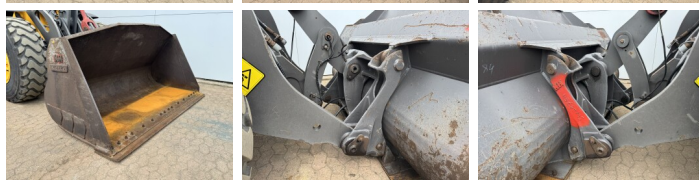

Volvo

Volvo L90H

€ 74.500escl.

Anno **2018**
Numero di riferimento **BM007811**
Ore **14.124**

Algemeen

Genere **L90H**
Posizione **Veldhoven, Netherlands**
Certificaat **CE**

Descrizione

Available at Boss Machinery! This Volvo L90H Wheel Loader from 2018 has an engine power of 120 kW and counts 14124 operational hours. The total weight of this Volvo L90H is 17000 kg and the dimensions are 7.87 x 2.75 x 3.30. Furthermore, this L90H is equipped with Attacco rapido, Camera, Heated Seat, Aria condizionata, Radio, Climate Control. The Volvo Wheel Loader also has a CE marking. Do you want more information or do you want to try the Volvo L90H at our yard? Please let us know.

Maten / Gewichten

Dimensioni L*L*A **7.87 x 2.75 x 3.30**
Peso **17000**

Technische informatie

German Machine
Guidare le configurazioni **4x4**

Motor informatie

Marchio del motore **Volvo**
?????????? ???? **D6J**
Cilindri **6**
Turbo
Capacità in kW **120**

Banden / Rupsen

70% 70% **20.5R25**
70% 70% **20.5R25**

BOSS

MACHINERY

Opties

Attacco rapido

Camera

Heated Seat