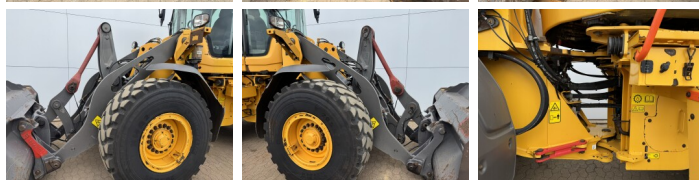

Volvo

Volvo L90H

€ 74.500escl.

Anno **2018**
Numero di riferimento **BM007811**
Ore **14.124**

Algemeen

Genere **L90H**
Posizione **Veldhoven, Netherlands**
Certificaat **CE**

Descrizione

Available at Boss Machinery! This Volvo L90H Wheel Loader from 2018 has an engine power of 120 kW and counts 14124 operational hours. The total weight of this Volvo L90H is 17000 kg and the dimensions are 7.87 x 2.75 x 3.30. Furthermore, this L90H is equipped with Attacco rapido, Camera, Heated Seat, Aria condizionata, Radio, Climate Control. The Volvo Wheel Loader also has a CE marking. Do you want more information or do you want to try the Volvo L90H at our yard? Please let us know.

Maten / Gewichten

Dimensioni L*L*A **7.87 x 2.75 x 3.30**
Peso **17000**

Technische informatie

German Machine
Guidare le configurazioni **4x4**

Motor informatie

Marchio del motore **Volvo**
?????????? ???? **D6J**
Cilindri **6**
Turbo
Capacità in kW **120**

Banden / Rupsen

70% 70% **20.5R25**
70% 70% **20.5R25**

BOSS

MACHINERY

Opties

Attacco rapido

Camera

Heated Seat