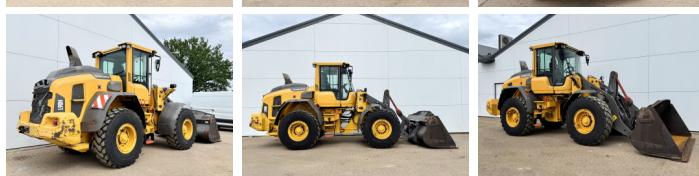

Volvo

Volvo L90H

€ 74.500escl.

Anno **2018**
Numero di riferimento **BM007811**
Ore **14.124**

Algemeen

Genere **L90H**
Posizione **Veldhoven, Netherlands**
Certificaat **CE**

Descrizione

Available at Boss Machinery! This Volvo L90H Wheel Loader from 2018 has an engine power of 120 kW and counts 14124 operational hours. The total weight of this Volvo L90H is 17000 kg and the dimensions are 7.87 x 2.75 x 3.30. Furthermore, this L90H is equipped with Attacco rapido, Camera, Heated Seat, Aria condizionata, Radio, Climate Control. The Volvo Wheel Loader also has a CE marking. Do you want more information or do you want to try the Volvo L90H at our yard? Please let us know.

Maten / Gewichten

Dimensioni L*L*A **7.87 x 2.75 x 3.30**
Peso **17000**

Technische informatie

German Machine
Guidare le configurazioni **4x4**

Motor informatie

Marchio del motore **Volvo**
?????????? ???? **D6J**
Cilindri **6**
Turbo
Capacità in kW **120**

Banden / Rupsen

70% 70% **20.5R25**
70% 70% **20.5R25**

BOSS

MACHINERY

Opties

Attacco rapido

Camera

Heated Seat