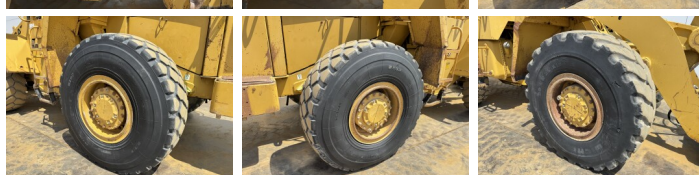

Available at Boss Machinery! This Caterpillar 950E Wheel Loader from 1988 has an engine power of 119 kW and counts 15667 operational hours. The total weight of this Caterpillar 950E is 15570 kg and the dimensions are 7.96 x 2.75 x 3.49. Furthermore, this 950E is equipped with Radio, Attacco rapido. The Caterpillar Wheel Loader also has a CE marking. Do you want more information or do you want to try the Caterpillar 950E at our yard? Please let us know.

Maten / Gewichten

Peso **15570**
Dimensioni L*L*A **7.96 x 2.75 x 3.49**

Technische informatie

German Machine
Guidare le configurazioni **4x4**

Motor informatie

Marchio del motore **Caterpillar**
?????????? ?????? **3304DI**
Cilindri **4**
Turbo
Capacità in kW **119**

Banden / Rupsen

40% 30% **20.5R25**
20% 20% **20.5R25**

Opties

Radio
Attacco rapido