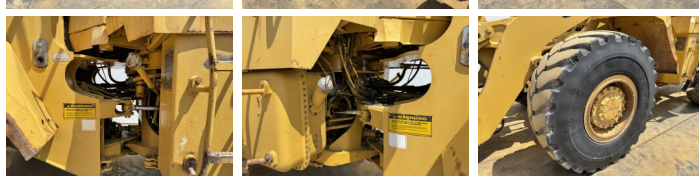

Caterpillar

Caterpillar 950E

BOSS
MACHINERY

€ 59.500escl.

Anno **1988**
Numero di riferimento **BM007435**
Ore **15.667**

Algemeen

Genere **950E**
Posizione **Veldhoven, Netherlands**
Certificaat **CE**

Descrizione

Available at Boss Machinery! This Caterpillar 950E Wheel Loader from 1988 has an engine power of 119 kW and counts 15667 operational hours. The total weight of this Caterpillar 950E is 15570 kg and the dimensions are 7.96 x 2.75 x 3.49. Furthermore, this 950E is equipped with Radio, Attacco rapido. The Caterpillar Wheel Loader also has a CE marking. Do you want more information or do you want to try the Caterpillar 950E at our yard? Please let us know.

Maten / Gewichten

Peso **15570**
Dimensioni L*L*A **7.96 x 2.75 x 3.49**

Technische informatie

German Machine
Guidare le configurazioni **4x4**

Motor informatie

Marchio del motore **Caterpillar**
?????????? ?????? **3304DI**
Cilindri **4**
Turbo
Capacità in kW **119**

Banden / Rupsen

40% 30% **20.5R25**
20% 20% **20.5R25**

Opties

Radio
Attacco rapido