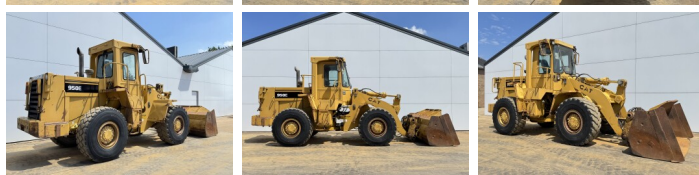

Caterpillar

Caterpillar 950E

BOSS
MACHINERY

€ 59.500escl.

Anno **1988**
Numero di riferimento **BM007435**
Ore **15.667**

Algemeen

Genere **950E**
Posizione **Veldhoven, Netherlands**
Certificaat **CE**

Descrizione

Available at Boss Machinery! This Caterpillar 950E Wheel Loader from 1988 has an engine power of 119 kW and counts 15667 operational hours. The total weight of this Caterpillar 950E is 15570 kg and the dimensions are 7.96 x 2.75 x 3.49. Furthermore, this 950E is equipped with Radio, Attacco rapido. The Caterpillar Wheel Loader also has a CE marking. Do you want more information or do you want to try the Caterpillar 950E at our yard? Please let us know.

Maten / Gewichten

Peso **15570**
Dimensioni L*L*A **7.96 x 2.75 x 3.49**

Technische informatie

German Machine
Guidare le configurazioni **4x4**

Motor informatie

Marchio del motore **Caterpillar**
?????????? ?????? **3304DI**
Cilindri **4**
Turbo
Capacità in kW **119**

Banden / Rupsen

40% 30% **20.5R25**
20% 20% **20.5R25**