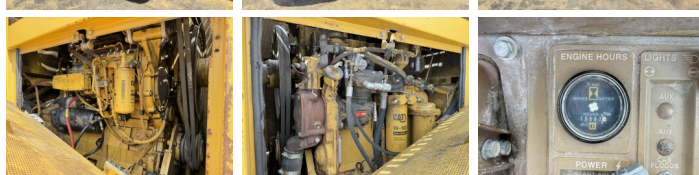

Caterpillar

Caterpillar 950E

BOSS
MACHINERY

€ 59.500escl.

Anno **1988**
Numero di riferimento **BM007435**
Ore **15.667**

Algemeen

Genere **950E**
Posizione **Veldhoven, Netherlands**
Certificaat **CE**

Descrizione

Available at Boss Machinery! This Caterpillar 950E Wheel Loader from 1988 has an engine power of 119 kW and counts 15667 operational hours. The total weight of this Caterpillar 950E is 15570 kg and the dimensions are 7.96 x 2.75 x 3.49. Furthermore, this 950E is equipped with Radio, Attacco rapido. The Caterpillar Wheel Loader also has a CE marking. Do you want more information or do you want to try the Caterpillar 950E at our yard? Please let us know.

Maten / Gewichten

Peso **15570**
Dimensioni L*L*A **7.96 x 2.75 x 3.49**

Technische informatie

German Machine
Guidare le configurazioni **4x4**

Motor informatie

Marchio del motore **Caterpillar**
?????????? ?????? **3304DI**
Cilindri **4**
Turbo
Capacità in kW **119**

Banden / Rupsen

40% 30% **20.5R25**
20% 20% **20.5R25**