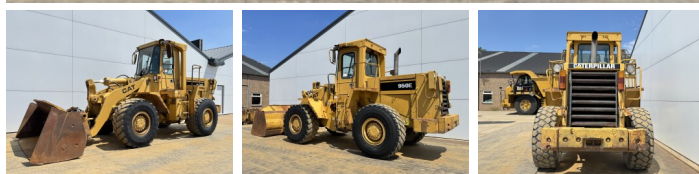

Caterpillar

Caterpillar 950E

BOSS
MACHINERY

€ 59.500escl.

Anno **1988**
Numero di riferimento **BM007435**
Ore **15.667**

Algemeen

Genere **950E**
Posizione **Veldhoven, Netherlands**
Certificaat **CE**

Descrizione

Available at Boss Machinery! This Caterpillar 950E Wheel Loader from 1988 has an engine power of 119 kW and counts 15667 operational hours. The total weight of this Caterpillar 950E is 15570 kg and the dimensions are 7.96 x 2.75 x 3.49. Furthermore, this 950E is equipped with Radio, Attacco rapido. The Caterpillar Wheel Loader also has a CE marking. Do you want more information or do you want to try the Caterpillar 950E at our yard? Please let us know.

Maten / Gewichten

Peso **15570**
Dimensioni L*L*A **7.96 x 2.75 x 3.49**

Technische informatie

German Machine
Guidare le configurazioni **4x4**

Motor informatie

Marchio del motore **Caterpillar**
?????????? ?????? **3304DI**
Cilindri **4**
Turbo
Capacità in kW **119**

Banden / Rupsen

40% 30% **20.5R25**
20% 20% **20.5R25**