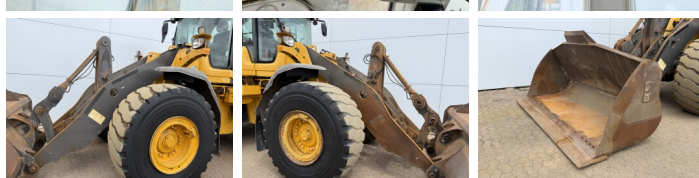

Volvo

Volvo L110H

€ 59.500escl.

Anno **2015**
Numero di riferimento **BM007514**
Ore **17.731**

Algemeen

Genere **L110H**
Posizione **Veldhoven, Netherlands**
Certificaat **CE**

Descrizione

Available at Boss Machinery! This Volvo L110H Wheel Loader from 2015 has an engine power of 190 kW and counts 17731 operational hours. The total weight of this Volvo L110H is 20700 kg and the dimensions are 8.55 x 2.81 x 3.34. Furthermore, this L110H is equipped with Aria condizionata, Radio, Camera, Heated Seat, Bluetooth, Climate Control, Ingrassaggio centralizzato. The Volvo Wheel Loader also has a CE marking. Do you want more information or do you want to try the Volvo L110H at our yard? Please let us know.

Banden / Rupsen

BOSS

MACHINERY

Opties

Aria condizionata

Radio

Camera

Heated Seat