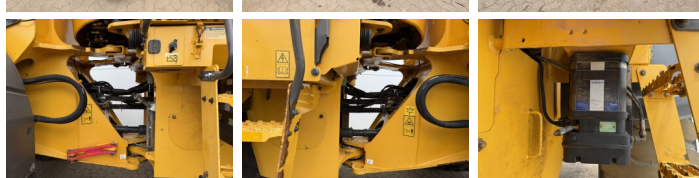

Volvo

Volvo L110H

€ 59.500escl.

Anno **2015**
Numero di riferimento **BM007514**
Ore **17.731**

Algemeen

Genere **L110H**
Posizione **Veldhoven, Netherlands**
Certificaat **CE**

Descrizione

Available at Boss Machinery! This Volvo L110H Wheel Loader from 2015 has an engine power of 190 kW and counts 17731 operational hours. The total weight of this Volvo L110H is 20700 kg and the dimensions are 8.55 x 2.81 x 3.34. Furthermore, this L110H is equipped with Aria condizionata, Radio, Camera, Heated Seat, Bluetooth, Climate Control, Ingrassaggio centralizzato. The Volvo Wheel Loader also has a CE marking. Do you want more information or do you want to try the Volvo L110H at our yard? Please let us know.

Maten / Gewichten

Peso **20700**
Dimensioni L*L*A **8.55 x 2.81 x 3.34**

Technische informatie

Guidare le configurazioni **4x4**

Motor informatie

Marchio del motore **Volvo**
?????????? ?????? **D8J**
Cilindri **6**
Turbo
Capacità in kW **190**

Banden / Rupsen

BOSS

MACHINERY

Opties

Aria condizionata

Radio

Camera

Heated Seat

Bluetooth

Climate Control

Ingrassaggio centralizzato