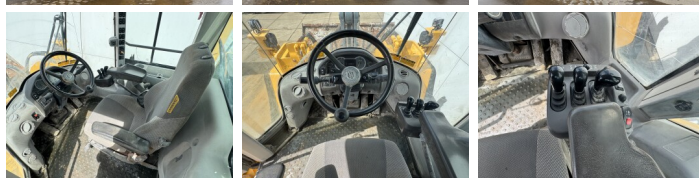

Volvo

Volvo L150H

€ 92.500escl.

Anno **2015**
Numero di riferimento **BM007767**
Ore **10.395**

Algemeen

Genere **L150H**
Posizione **Veldhoven, Netherlands**
Certificaat **CE**

Descrizione

Available at Boss Machinery! This Volvo L150H Wheel Loader from 2015 has an engine power of 220 kW and counts 10395 operational hours. The total weight of this Volvo L150H is 26100 kg and the dimensions are 9.09 x 3.23 x 3.59. Furthermore, this L150H is equipped with 3rd Function , Climate Control, Aria condizionata, Radio, Camera, Electrical Mirrors, Bluetooth. The Volvo Wheel Loader also has a CE marking. Do you want more information or do you want to try the Volvo L150H at our yard? Please let us know.

Maten / Gewichten

Dimensioni L*L*A **9.09 x 3.23 x 3.59**
Peso **26100**

Technische informatie

Guidare le configurazioni **4x4**

Motor informatie

Marchio del motore **Volvo**
?????????? ???? **D13J**
Cilindri **6**
Turbo
Capacità in kW **220**

Banden / Rupsen

50% 50% **26.5R25**
50% 50% **26.5R25**

BOSS

MACHINERY