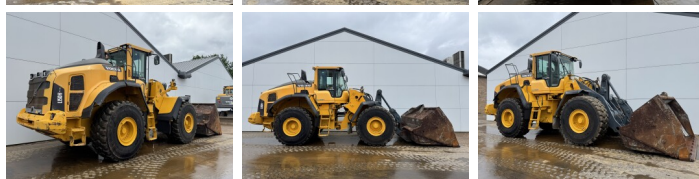

Volvo

Volvo L150H

€ 92.500escl.

Anno **2015**
Numero di riferimento **BM007767**
Ore **10.395**

Algemeen

Genere **L150H**
Posizione **Veldhoven, Netherlands**
Certificaat **CE**

Descrizione

Available at Boss Machinery! This Volvo L150H Wheel Loader from 2015 has an engine power of 220 kW and counts 10395 operational hours. The total weight of this Volvo L150H is 26100 kg and the dimensions are 9.09 x 3.23 x 3.59. Furthermore, this L150H is equipped with 3rd Function , Climate Control, Aria condizionata, Radio, Camera, Electrical Mirrors, Bluetooth. The Volvo Wheel Loader also has a CE marking. Do you want more information or do you want to try the Volvo L150H at our yard? Please let us know.

Maten / Gewichten

Dimensioni L*L*A **9.09 x 3.23 x 3.59**
Peso **26100**

Technische informatie

Guidare le configurazioni **4x4**

Motor informatie

Marchio del motore **Volvo**
?????????? ???? **D13J**
Cilindri **6**
Turbo
Capacità in kW **220**

Banden / Rupsen

50% 50% **26.5R25**
50% 50% **26.5R25**

BOSS

MACHINERY