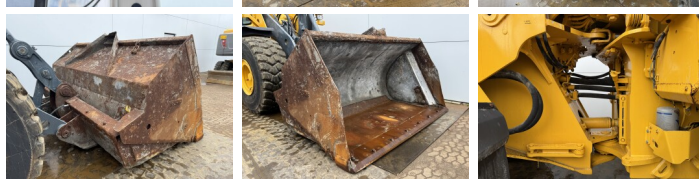

Volvo

Volvo L150H

€ 92.500escl.

Anno **2015**
Numero di riferimento **BM007767**
Ore **10.395**

Algemeen

Genere **L150H**
Posizione **Veldhoven, Netherlands**
Certificaat **CE**

Descrizione

Available at Boss Machinery! This Volvo L150H Wheel Loader from 2015 has an engine power of 220 kW and counts 10395 operational hours. The total weight of this Volvo L150H is 26100 kg and the dimensions are 9.09 x 3.23 x 3.59. Furthermore, this L150H is equipped with 3rd Function , Climate Control, Aria condizionata, Radio, Camera, Electrical Mirrors, Bluetooth. The Volvo Wheel Loader also has a CE marking. Do you want more information or do you want to try the Volvo L150H at our yard? Please let us know.

Maten / Gewichten

Dimensioni L*L*A **9.09 x 3.23 x 3.59**
Peso **26100**

Technische informatie

Guidare le configurazioni **4x4**

Motor informatie

Marchio del motore **Volvo**
?????????? ???? **D13J**
Cilindri **6**
Turbo
Capacità in kW **220**

Banden / Rupsen

50% 50% **26.5R25**
50% 50% **26.5R25**

BOSS

MACHINERY