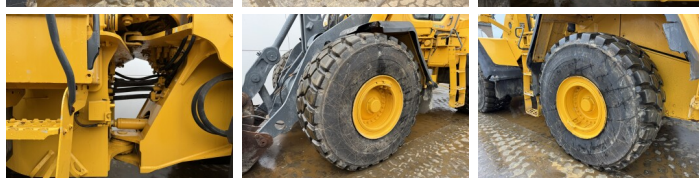

Volvo

Volvo L150H

€ 92.500escl.

Anno **2015**
Numero di riferimento **BM007767**
Ore **10.395**

Algemeen

Genere **L150H**
Posizione **Veldhoven, Netherlands**
Certificaat **CE**

Descrizione

Available at Boss Machinery! This Volvo L150H Wheel Loader from 2015 has an engine power of 220 kW and counts 10395 operational hours. The total weight of this Volvo L150H is 26100 kg and the dimensions are 9.09 x 3.23 x 3.59. Furthermore, this L150H is equipped with 3rd Function , Climate Control, Aria condizionata, Radio, Camera, Electrical Mirrors, Bluetooth. The Volvo Wheel Loader also has a CE marking. Do you want more information or do you want to try the Volvo L150H at our yard? Please let us know.

Maten / Gewichten

Dimensioni L*L*A **9.09 x 3.23 x 3.59**
Peso **26100**

Technische informatie

Guidare le configurazioni **4x4**

Motor informatie

Marchio del motore **Volvo**
?????????? ???? **D13J**
Cilindri **6**
Turbo
Capacità in kW **220**

Banden / Rupsen

50% 50% **26.5R25**
50% 50% **26.5R25**

BOSS

MACHINERY