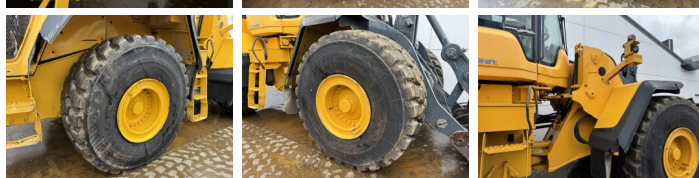

Volvo

Volvo L150H

€ 92.500escl.

Anno **2015**
Numero di riferimento **BM007767**
Ore **10.395**

Algemeen

Genere **L150H**
Posizione **Veldhoven, Netherlands**
Certificaat **CE**

Descrizione

Available at Boss Machinery! This Volvo L150H Wheel Loader from 2015 has an engine power of 220 kW and counts 10395 operational hours. The total weight of this Volvo L150H is 26100 kg and the dimensions are 9.09 x 3.23 x 3.59. Furthermore, this L150H is equipped with 3rd Function , Climate Control, Aria condizionata, Radio, Camera, Electrical Mirrors, Bluetooth. The Volvo Wheel Loader also has a CE marking. Do you want more information or do you want to try the Volvo L150H at our yard? Please let us know.

Maten / Gewichten

Dimensioni L*L*A **9.09 x 3.23 x 3.59**
Peso **26100**

Technische informatie

Guidare le configurazioni **4x4**

Motor informatie

Marchio del motore **Volvo**
?????????? ???? **D13J**
Cilindri **6**
Turbo
Capacità in kW **220**

Banden / Rupsen

50% 50% **26.5R25**
50% 50% **26.5R25**

BOSS

MACHINERY