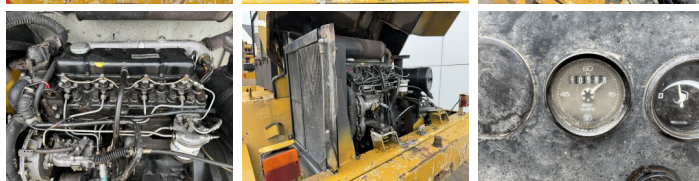

Caterpillar

Caterpillar Zeppelin ZL10B

BOSS

MACHINERY

€ 14.000escl.

Anno **1992**
Numero di riferimento **BM007444**
Ore **10.566**

Algemeen

Genere Zeppelin ZL10B
Posizione Veldhoven, Netherlands
Available at Boss Machinery! This Caterpillar Zeppelin ZL10B Wheel Loader from 1992 has an engine power of 47 kW and counts 10566 operational hours. The total weight of this Caterpillar Zeppelin ZL10B is 6300 kg and the dimensions are 6.11 x 2.10 x 2.85. Furthermore, this Zeppelin ZL10B is equipped with Attacco rapido. Do you want more information or do you want to try the Caterpillar Zeppelin ZL10B at our yard? Please let us know.

Descrizione

Maten / Gewichten

Dimensioni L*L*A 6.11 x 2.10 x 2.85
Peso 6300

Technische informatie

Guidare le configurazioni 4x4

Motor informatie

Marchio del motore Perkins
Cilindri 4
Turbo
Capacità in kW 47

Banden / Rupsen

25% 25% 425/75R20
25% 25% 425/75R20