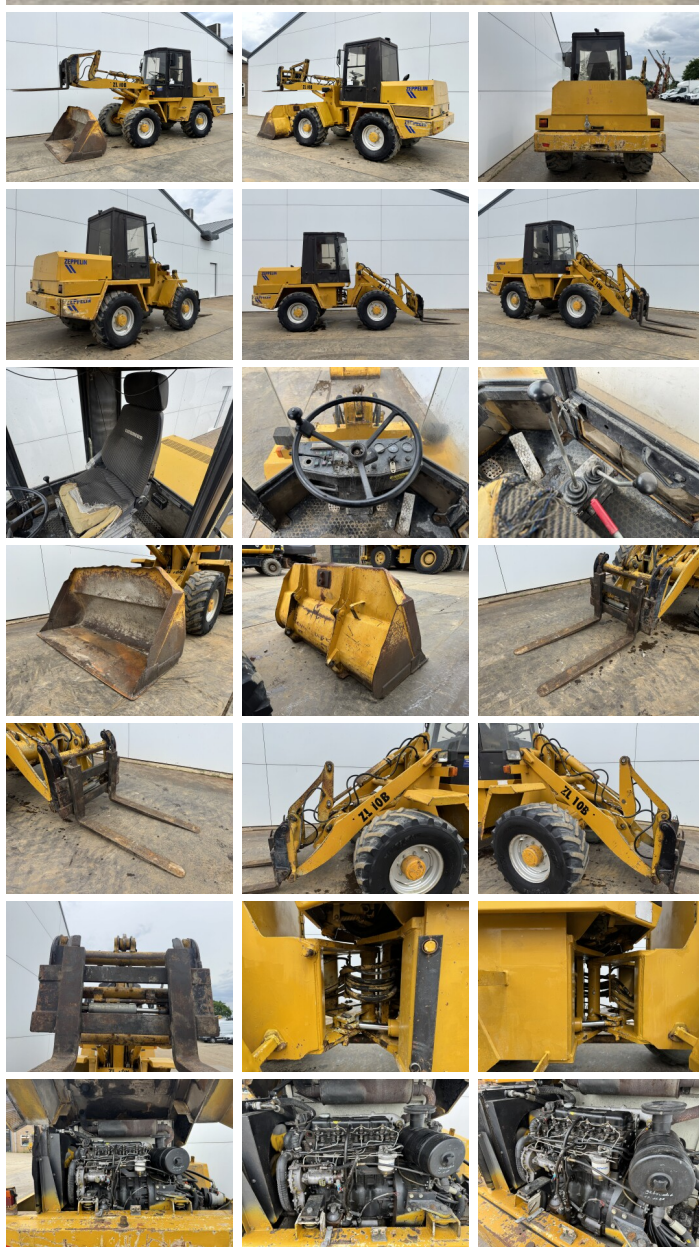

Caterpillar

Caterpillar Zeppelin ZL10B

BOSS

MACHINERY

€ 14.000escl.

Anno **1992**
Numero di riferimento **BM007444**
Ore **10.566**

Algemeen

Genere Zeppelin ZL10B
Posizione Veldhoven, Netherlands
Available at Boss Machinery! This Caterpillar Zeppelin ZL10B Wheel Loader from 1992 has an engine power of 47 kW and counts 10566 operational hours. The total weight of this Caterpillar Zeppelin ZL10B is 6300 kg and the dimensions are 6.11 x 2.10 x 2.85. Furthermore, this Zeppelin ZL10B is equipped with Attacco rapido. Do you want more information or do you want to try the Caterpillar Zeppelin ZL10B at our yard? Please let us know.

Descrizione

Maten / Gewichten

Dimensioni L*L*A 6.11 x 2.10 x 2.85
Peso 6300

Technische informatie

Guidare le configurazioni 4x4

Motor informatie

Marchio del motore Perkins
Cilindri 4
Turbo
Capacità in kW 47

Banden / Rupsen

25% 25% 425/75R20
25% 25% 425/75R20

Opties

Attacco rapido