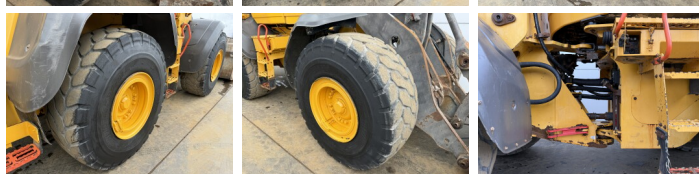

Volvo

Volvo L120H

BOSS
MACHINERY

€ 69.500escl.

Anno **2018**
Numero di riferimento **BM007178**
Ore **13.185**

Algemeen

Genere **L120H**
Posizione **Veldhoven, Netherlands**
Certificaat **CE**

Descrizione

Available at Boss Machinery! This Volvo L120H Wheel Loader from 2018 has an engine power of 203 kW and counts 13185 operational hours. The total weight of this Volvo L120H is 21600 kg and the dimensions are 8.22 x 3.00 x 3.66. Furthermore, this L120H is equipped with Attacco rapido, Climate Control, Aria condizionata, Heated Seat, Camera, Radio, Electrical Mirrors, Bluetooth. The Volvo Wheel Loader also has a CE marking. Do you want more information or do you want to try the Volvo L120H at our yard? Please let us know.

Maten / Gewichten

Dimensioni L*L*A **8.22 x 3.00 x 3.66**
Peso **21600**

Technische informatie

Guidare le configurazioni **4x4**

Motor informatie

Marchio del motore **Volvo**
?????????? ?????? **D8J**
Cilindri **6**
Turbo
Capacità in kW **203**

Banden / Rupsen

30% 30% **23.5R25**
30% 30% **23.5R25**