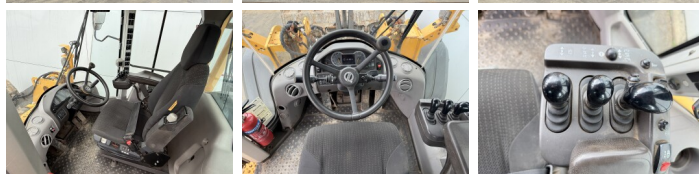

Volvo

Volvo L120H

BOSS
MACHINERY

€ 69.500escl.

Anno **2018**
Numero di riferimento **BM007178**
Ore **13.185**

Algemeen

Genere **L120H**
Posizione **Veldhoven, Netherlands**
Certificaat **CE**

Descrizione

Available at Boss Machinery! This Volvo L120H Wheel Loader from 2018 has an engine power of 203 kW and counts 13185 operational hours. The total weight of this Volvo L120H is 21600 kg and the dimensions are 8.22 x 3.00 x 3.66. Furthermore, this L120H is equipped with Attacco rapido, Climate Control, Aria condizionata, Heated Seat, Camera, Radio, Electrical Mirrors, Bluetooth. The Volvo Wheel Loader also has a CE marking. Do you want more information or do you want to try the Volvo L120H at our yard? Please let us know.

Maten / Gewichten

Dimensioni L*L*A **8.22 x 3.00 x 3.66**
Peso **21600**

Technische informatie

Guidare le configurazioni **4x4**

Motor informatie

Marchio del motore **Volvo**
?????????? ?????? **D8J**
Cilindri **6**
Turbo
Capacità in kW **203**

Banden / Rupsen

30% 30% **23.5R25**
30% 30% **23.5R25**