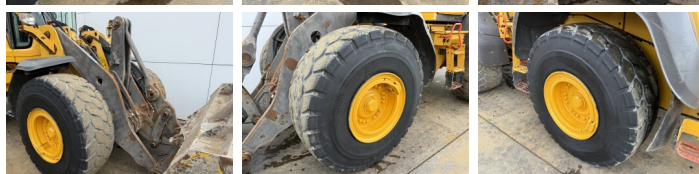

Volvo

Volvo L120H

BOSS
MACHINERY

€ 69.500escl.

Anno **2018**
Numero di riferimento **BM007178**
Ore **13.185**

Algemeen

Genere **L120H**
Posizione **Veldhoven, Netherlands**
Certificaat **CE**

Descrizione

Available at Boss Machinery! This Volvo L120H Wheel Loader from 2018 has an engine power of 203 kW and counts 13185 operational hours. The total weight of this Volvo L120H is 21600 kg and the dimensions are 8.22 x 3.00 x 3.66. Furthermore, this L120H is equipped with Attacco rapido, Climate Control, Aria condizionata, Heated Seat, Camera, Radio, Electrical Mirrors, Bluetooth. The Volvo Wheel Loader also has a CE marking. Do you want more information or do you want to try the Volvo L120H at our yard? Please let us know.

Maten / Gewichten

Dimensioni L*L*A **8.22 x 3.00 x 3.66**
Peso **21600**

Technische informatie

Guidare le configurazioni **4x4**

Motor informatie

Marchio del motore **Volvo**
?????????? ?????? **D8J**
Cilindri **6**
Turbo
Capacità in kW **203**

Banden / Rupsen

30% 30% **23.5R25**
30% 30% **23.5R25**