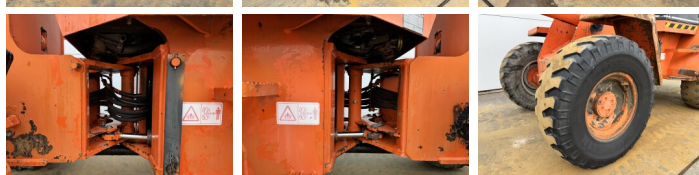

Schaeff

Schaeff ZL110

€ 14.000escl.

Anno **1998**
Numero di riferimento **BM007445**
Ore **19.205**

Algemeen

Genere **ZL110**
Posizione **Veldhoven, Netherlands**
Certificaat **CE**

Descrizione

Available at Boss Machinery! This Schaeff ZL110 Wheel Loader from 1998 has an engine power of 59 kW and counts 19205 operational hours. The total weight of this Schaeff ZL110 is 6300 kg and the dimensions are 5.91 x 1.98 x 2.76. Furthermore, this ZL110 is equipped with Attacco rapido. The Schaeff Wheel Loader also has a CE marking. Do you want more information or do you want to try the Schaeff ZL110 at our yard? Please let us know.

Banden / Rupsen

20% 20% **375/75R20**
20% 20% **375/75R20**

Opties

Attacco rapido