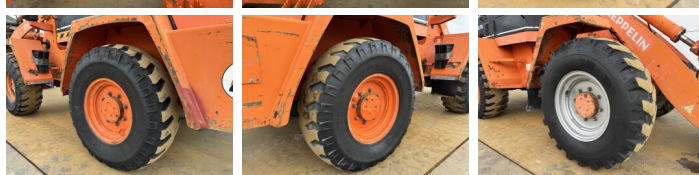

Schaeff

Schaeff ZL110

€ 14.000escl.

Anno **1998**
Numero di riferimento **BM007445**
Ore **19.205**

Algemeen

Genere **ZL110**
Posizione **Veldhoven, Netherlands**
Certificaat **CE**

Descrizione

Available at Boss Machinery! This Schaeff ZL110 Wheel Loader from 1998 has an engine power of 59 kW and counts 19205 operational hours. The total weight of this Schaeff ZL110 is 6300 kg and the dimensions are 5.91 x 1.98 x 2.76. Furthermore, this ZL110 is equipped with Attacco rapido. The Schaeff Wheel Loader also has a CE marking. Do you want more information or do you want to try the Schaeff ZL110 at our yard? Please let us know.

Banden / Rupsen

20% 20% **375/75R20**
20% 20% **375/75R20**

Opties

Attacco rapido