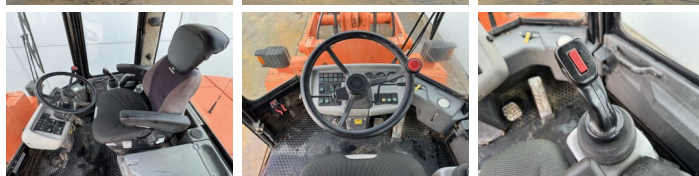

Schaeff

Schaeff ZL110

€ 14.000escl.

Anno **1998**
Numero di riferimento **BM007445**
Ore **19.205**

Algemeen

Genere **ZL110**
Posizione **Veldhoven, Netherlands**
Certificaat **CE**

Descrizione

Available at Boss Machinery! This Schaeff ZL110 Wheel Loader from 1998 has an engine power of 59 kW and counts 19205 operational hours. The total weight of this Schaeff ZL110 is 6300 kg and the dimensions are 5.91 x 1.98 x 2.76. Furthermore, this ZL110 is equipped with Attacco rapido. The Schaeff Wheel Loader also has a CE marking. Do you want more information or do you want to try the Schaeff ZL110 at our yard? Please let us know.

Maten / Gewichten

Dimensioni L*L*A **5.91 x 1.98 x 2.76**
Peso **6300**

Technische informatie

Guidare le configurazioni **4x4**

Motor informatie

Marchio del motore **Perkins**
?????????? ?????? **1004.4**
Cilindri **4**
Turbo
Capacità in kW **59**

Banden / Rupsen

20% 20% **375/75R20**
20% 20% **375/75R20**

Opties