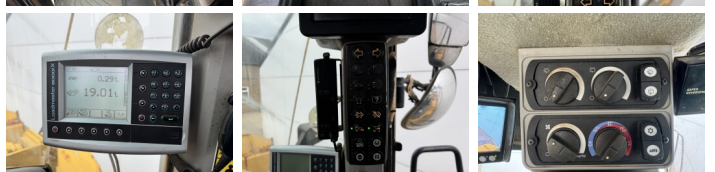

Available at Boss Machinery! This Caterpillar 972M Wheel Loader from 2015 has an engine power of 247 kW and counts 26952 operational hours. The total weight of this Caterpillar 972M is 24800 kg and the dimensions are 9.83 x 3.21 x 3.68. Furthermore, this 972M is equipped with Radio, Aria condizionata, Climate Control, Camera. The Caterpillar Wheel Loader also has a CE marking. Do you want more information or do you want to try the Caterpillar 972M at our yard? Please let us know.

Maten / Gewichten

Dimensioni L*L*A **9.83 x 3.21 x 3.68**
Peso **24800**

Technische informatie

Guidare le configurazioni **4x4**

Motor informatie

Marchio del motore **Caterpillar**
?????????? ?????? **C9.3**
Cilindri **6**
Turbo
Capacità in kW **247**

Banden / Rupsen

45% 45% **26.5R25**
45% 45% **26.5R25**

Opties

Radio

Aria condizionata

Climate Control

Camera