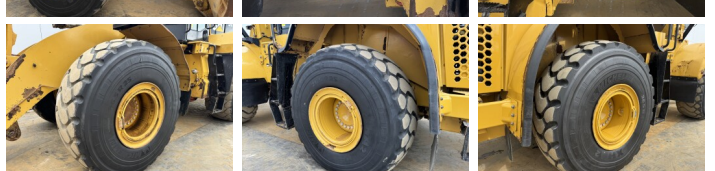

Available at Boss Machinery! This Caterpillar 972M Wheel Loader from 2015 has an engine power of 247 kW and counts 26952 operational hours. The total weight of this Caterpillar 972M is 24800 kg and the dimensions are 9.83 x 3.21 x 3.68. Furthermore, this 972M is equipped with Radio, Aria condizionata, Climate Control, Camera. The Caterpillar Wheel Loader also has a CE marking. Do you want more information or do you want to try the Caterpillar 972M at our yard? Please let us know.

Maten / Gewichten

Dimensioni L*L*A **9.83 x 3.21 x 3.68**
Peso **24800**

Technische informatie

Guidare le configurazioni **4x4**

Motor informatie

Marchio del motore **Caterpillar**
?????????? ?????? **C9.3**
Cilindri **6**
Turbo
Capacità in kW **247**

Banden / Rupsen

45% 45% **26.5R25**
45% 45% **26.5R25**

Opties

Radio

Aria condizionata

Climate Control

Camera