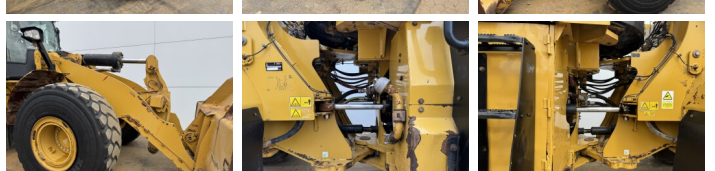

Caterpillar

Caterpillar 972M

BOSS
MACHINERY

€ 46.500escl.

Anno **2015**
Numero di riferimento **BM007483**
Ore **26.952**

Algemeen

Genere **972M**
Posizione **Veldhoven, Netherlands**
Certificaat **CE**

Descrizione

Available at Boss Machinery! This Caterpillar 972M Wheel Loader from 2015 has an engine power of 247 kW and counts 26952 operational hours. The total weight of this Caterpillar 972M is 24800 kg and the dimensions are 9.83 x 3.21 x 3.68. Furthermore, this 972M is equipped with Radio, Aria condizionata, Climate Control, Camera. The Caterpillar Wheel Loader also has a CE marking. Do you want more information or do you want to try the Caterpillar 972M at our yard? Please let us know.

Maten / Gewichten

Dimensioni L*L*A **9.83 x 3.21 x 3.68**
Peso **24800**

Technische informatie

Guidare le configurazioni **4x4**

Motor informatie

Marchio del motore **Caterpillar**
?????????? ?????? **C9.3**
Cilindri **6**
Turbo
Capacità in kW **247**

Banden / Rupsen

45% 45% **26.5R25**
45% 45% **26.5R25**

Opties

Radio

Aria condizionata

Climate Control

Camera