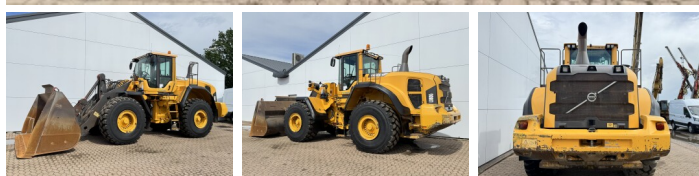

Volvo

Volvo L180G

BOSS
MACHINERY

€ 72.500escl.

Anno **2012**
Numero di riferimento **BM007735**
Ore **15.952**

Algemeen

Genere **L180G**
Posizione **Veldhoven, Netherlands**
Certificaat **CE**

Descrizione

Available at Boss Machinery! This Volvo L180G Wheel Loader from 2012 has an engine power of 245 kW and counts 15952 operational hours. The total weight of this Volvo L180G is 29700 kg and the dimensions are 9.03 x 3.41 x 3.53. Furthermore, this L180G is equipped with Camera, Radio, Electrical Mirrors, Heated Mirrors, Bluetooth, Attacco rapido, Climate Control, Aria condizionata, Heated Seat, Ingrassaggio centralizzato. The Volvo Wheel Loader also has a CE marking. Do you want more information or do you want to try the Volvo L180G at our yard? Please let us know.

Maten / Gewichten

Dimensioni L*L*A **9.03 x 3.41 x 3.53**
Peso **29700**

Technische informatie

German Machine
Guidare le configurazioni **4x4**

Motor informatie

Marchio del motore **Volvo**
?????????? ?????? **D13H**
Cilindri **6**
Turbo
Capacità in kW **245**

Banden / Rupsen