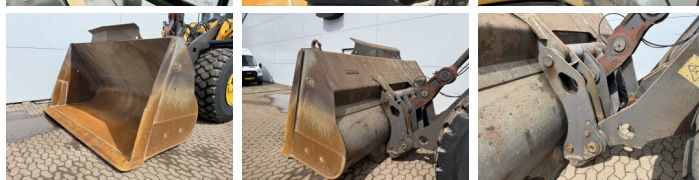

Available at Boss Machinery! This Volvo L180G Wheel Loader from 2012 has an engine power of 245 kW and counts 15952 operational hours. The total weight of this Volvo L180G is 29700 kg and the dimensions are 9.03 x 3.41 x 3.53. Furthermore, this L180G is equipped with Camera, Radio, Electrical Mirrors, Heated Mirrors, Bluetooth, Attacco rapido, Climate Control, Aria condizionata, Heated Seat, Ingrassaggio centralizzato. The Volvo Wheel Loader also has a CE marking. Do you want more information or do you want to try the Volvo L180G at our yard? Please let us know.

Banden / Rupsen

20%	20%	26.5R25
20%	20%	26.5R25

Opties

Camera

Radio

Electrical Mirrors

Heated Mirrors

Bluetooth

Attacco rapido

Climate Control

Aria condizionata

Heated Seat

Ingrassaggio centralizzato