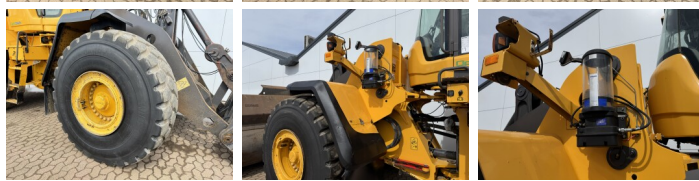

Available at Boss Machinery! This Volvo L180G Wheel Loader from 2012 has an engine power of 245 kW and counts 15952 operational hours. The total weight of this Volvo L180G is 29700 kg and the dimensions are 9.03 x 3.41 x 3.53. Furthermore, this L180G is equipped with Camera, Radio, Electrical Mirrors, Heated Mirrors, Bluetooth, Attacco rapido, Climate Control, Aria condizionata, Heated Seat, Ingrassaggio centralizzato. The Volvo Wheel Loader also has a CE marking. Do you want more information or do you want to try the Volvo L180G at our yard? Please let us know.

Banden / Rupsen

20%	20%	26.5R25
20%	20%	26.5R25

Opties

Camera

Radio

Electrical Mirrors

Heated Mirrors

Bluetooth