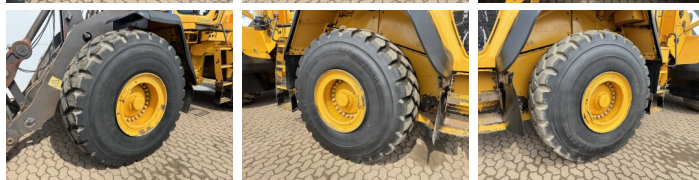

Available at Boss Machinery! This Volvo L180G Wheel Loader from 2012 has an engine power of 245 kW and counts 15952 operational hours. The total weight of this Volvo L180G is 29700 kg and the dimensions are 9.03 x 3.41 x 3.53. Furthermore, this L180G is equipped with Camera, Radio, Electrical Mirrors, Heated Mirrors, Bluetooth, Attacco rapido, Climate Control, Aria condizionata, Heated Seat, Ingrassaggio centralizzato. The Volvo Wheel Loader also has a CE marking. Do you want more information or do you want to try the Volvo L180G at our yard? Please let us know.

Maten / Gewichten

Dimensioni L*L*A **9.03 x 3.41 x 3.53**
Peso **29700**

Technische informatie

German Machine
Guidare le configurazioni **4x4**

Motor informatie

Marchio del motore **Volvo**
?????????? ?????? **D13H**
Cilindri **6**
Turbo
Capacità in kW **245**

Banden / Rupsen

20%	20%	26.5R25
20%	20%	26.5R25

Opties

Camera

Radio

Electrical Mirrors

Heated Mirrors

Bluetooth

Attacco rapido

Climate Control

Aria condizionata

Heated Seat

Ingrassaggio centralizzato