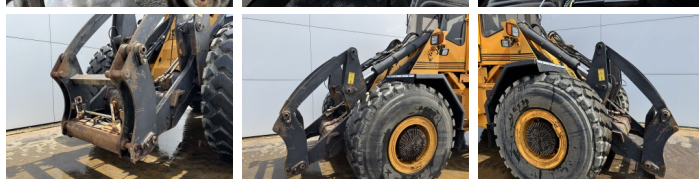

Ljungby Maskin

Ljungby Maskin L18

BOSS
MACHINERY

€ 29.500escl.

Anno **2004**
Numero di riferimento **BM007682**
Ore **7.395**

Algemeen

Genere **L18**
Posizione **Veldhoven, Netherlands**
Certificaat **CE**

Descrizione

Available at Boss Machinery! This Ljungby Maskin L18 Wheel Loader from 2004 has an engine power of 200 kW and counts 7395 operational hours. The total weight of this Ljungby Maskin L18 is 18100 kg and the dimensions are 6.49 x 2.68 x 3.39. Furthermore, this L18 is equipped with Aria condizionata, Radio, 4th Function, Attacco rapido, CDC Steering, Ingrassaggio centralizzato. The Ljungby Maskin Wheel Loader also has a CE marking. Do you want more information or do you want to try the Ljungby Maskin L18 at our yard? Please let us know.

Maten / Gewichten

Peso **18100**
Dimensioni L*L*A **6.49 x 2.68 x 3.39**

Technische informatie

Guidare le configurazioni **4x4**

Motor informatie

Marchio del motore **Deutz**
?????????? ?????? **BF 6M 1013 FC**
Cilindri **6**
Turbo
Capacità in kW **200**

Banden / Rupsen

50% 50% **23.5R25**
50% 50% **23.5R25**