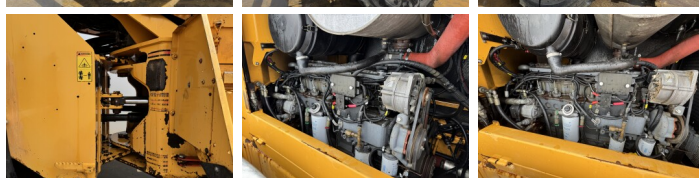

Ljungby Maskin

Ljungby Maskin L18

BOSS
MACHINERY

€ 29.500escl.

Anno **2004**
Numero di riferimento **BM007682**
Ore **7.395**

Algemeen

Genere **L18**
Posizione **Veldhoven, Netherlands**
Certificaat **CE**

Descrizione

Available at Boss Machinery! This Ljungby Maskin L18 Wheel Loader from 2004 has an engine power of 200 kW and counts 7395 operational hours. The total weight of this Ljungby Maskin L18 is 18100 kg and the dimensions are 6.49 x 2.68 x 3.39. Furthermore, this L18 is equipped with Aria condizionata, Radio, 4th Function, Attacco rapido, CDC Steering, Ingrassaggio centralizzato. The Ljungby Maskin Wheel Loader also has a CE marking. Do you want more information or do you want to try the Ljungby Maskin L18 at our yard? Please let us know.

Maten / Gewichten

Peso **18100**
Dimensioni L*L*A **6.49 x 2.68 x 3.39**

Technische informatie

Guidare le configurazioni **4x4**

Motor informatie

Marchio del motore **Deutz**
?????????? ?????? **BF 6M 1013 FC**
Cilindri **6**
Turbo
Capacità in kW **200**

Banden / Rupsen

50% 50% **23.5R25**
50% 50% **23.5R25**