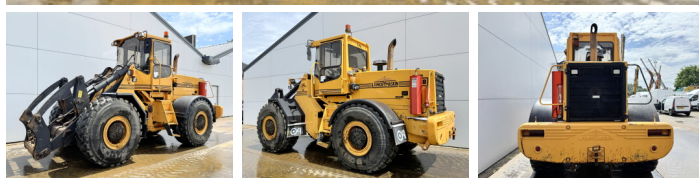

Ljungby Maskin

Ljungby Maskin L18

BOSS
MACHINERY

€ 29.500escl.

Anno **2004**
Numero di riferimento **BM007682**
Ore **7.395**

Algemeen

Genere **L18**
Posizione **Veldhoven, Netherlands**
Certificaat **CE**

Descrizione

Available at Boss Machinery! This Ljungby Maskin L18 Wheel Loader from 2004 has an engine power of 200 kW and counts 7395 operational hours. The total weight of this Ljungby Maskin L18 is 18100 kg and the dimensions are 6.49 x 2.68 x 3.39. Furthermore, this L18 is equipped with Aria condizionata, Radio, 4th Function, Attacco rapido, CDC Steering, Ingrassaggio centralizzato. The Ljungby Maskin Wheel Loader also has a CE marking. Do you want more information or do you want to try the Ljungby Maskin L18 at our yard? Please let us know.

Maten / Gewichten

Peso **18100**
Dimensioni L*L*A **6.49 x 2.68 x 3.39**

Technische informatie

Guidare le configurazioni **4x4**

Motor informatie

Marchio del motore **Deutz**
?????????? ?????? **BF 6M 1013 FC**
Cilindri **6**
Turbo
Capacità in kW **200**

Banden / Rupsen

50% 50% **23.5R25**
50% 50% **23.5R25**