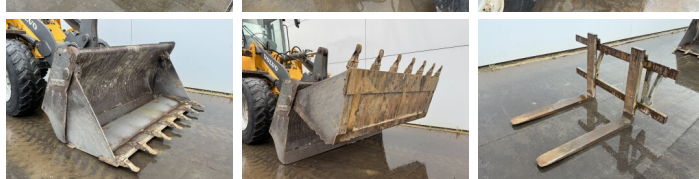

Volvo

Volvo L30B

€ 19.500escl.

Anno **2008**
Numero di riferimento **BC000320**
Ore **9.617**

Algemeen

Genere **L30B**
Posizione **Veldhoven, Netherlands**
Certificaat **CE**

Descrizione

Available at Boss Machinery! This Volvo L30B Wheel Loader from 2008 has an engine power of 52 kW and counts 9617 operational hours. The total weight of this Volvo L30B is 6650 kg and the dimensions are 5.41 x 1.92 x 2.83. Furthermore, this L30B is equipped with Attacco rapido. The Volvo Wheel Loader also has a CE marking. Do you want more information or do you want to try the Volvo L30B at our yard? Please let us know.

Maten / Gewichten

Peso **6650**
Dimensioni L*L*A **5.41 x 1.92 x 2.83**

Technische informatie

Guidare le configurazioni **4x4**

Motor informatie

Marchio del motore **Volvo**
?????????? ?????? **D3.6DC**
Cilindri **4**
Turbo
Capacità in kW **52**

Banden / Rupsen

15% 15% **335/80R20**
15% 15% **335/80R20**

Opties