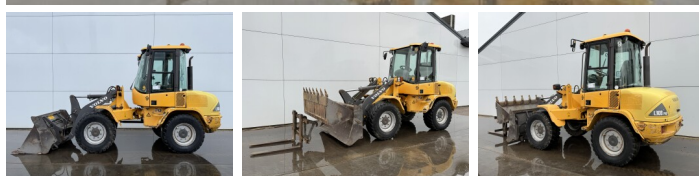

Volvo

Volvo L30B

€ 19.500escl.

Anno **2008**
Numero di riferimento **BC000320**
Ore **9.617**

Algemeen

Genere **L30B**
Posizione **Veldhoven, Netherlands**
Certificaat **CE**

Descrizione

Available at Boss Machinery! This Volvo L30B Wheel Loader from 2008 has an engine power of 52 kW and counts 9617 operational hours. The total weight of this Volvo L30B is 6650 kg and the dimensions are 5.41 x 1.92 x 2.83. Furthermore, this L30B is equipped with Attacco rapido. The Volvo Wheel Loader also has a CE marking. Do you want more information or do you want to try the Volvo L30B at our yard? Please let us know.

Maten / Gewichten

Peso **6650**
Dimensioni L*L*A **5.41 x 1.92 x 2.83**

Technische informatie

Guidare le configurazioni **4x4**

Motor informatie

Marchio del motore **Volvo**
?????????? ?????? **D3.6DC**
Cilindri **4**
Turbo
Capacità in kW **52**

Banden / Rupsen

15% 15% **335/80R20**
15% 15% **335/80R20**

Opties