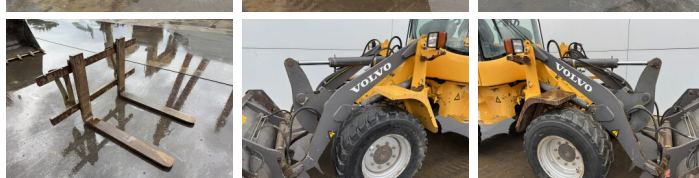

Volvo

Volvo L30B

€ 19.500escl.

Anno **2008**
Numero di riferimento **BC000320**
Ore **9.617**

Algemeen

Genere **L30B**
Posizione **Veldhoven, Netherlands**
Certificaat **CE**

Descrizione

Available at Boss Machinery! This Volvo L30B Wheel Loader from 2008 has an engine power of 52 kW and counts 9617 operational hours. The total weight of this Volvo L30B is 6650 kg and the dimensions are 5.41 x 1.92 x 2.83. Furthermore, this L30B is equipped with Attacco rapido. The Volvo Wheel Loader also has a CE marking. Do you want more information or do you want to try the Volvo L30B at our yard? Please let us know.

Maten / Gewichten

Peso **6650**
Dimensioni L*L*A **5.41 x 1.92 x 2.83**

Technische informatie

Guidare le configurazioni **4x4**

Motor informatie

Marchio del motore **Volvo**
?????????? ?????? **D3.6DC**
Cilindri **4**
Turbo
Capacità in kW **52**

Banden / Rupsen

15% 15% **335/80R20**
15% 15% **335/80R20**

Opties