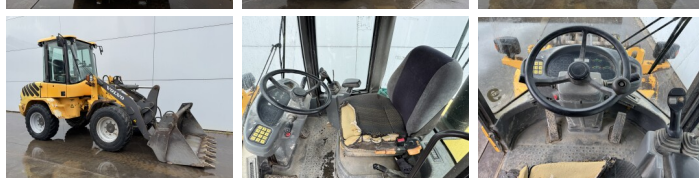

Volvo

Volvo L30B

€ 19.500escl.

Anno **2008**
Numero di riferimento **BC000320**
Ore **9.617**

Algemeen

Genere **L30B**
Posizione **Veldhoven, Netherlands**
Certificaat **CE**

Descrizione

Available at Boss Machinery! This Volvo L30B Wheel Loader from 2008 has an engine power of 52 kW and counts 9617 operational hours. The total weight of this Volvo L30B is 6650 kg and the dimensions are 5.41 x 1.92 x 2.83. Furthermore, this L30B is equipped with Attacco rapido. The Volvo Wheel Loader also has a CE marking. Do you want more information or do you want to try the Volvo L30B at our yard? Please let us know.

Maten / Gewichten

Peso **6650**
Dimensioni L*L*A **5.41 x 1.92 x 2.83**

Technische informatie

Guidare le configurazioni **4x4**

Motor informatie

Marchio del motore **Volvo**
?????????? ?????? **D3.6DC**
Cilindri **4**
Turbo
Capacità in kW **52**

Banden / Rupsen

15% 15% **335/80R20**
15% 15% **335/80R20**

Opties