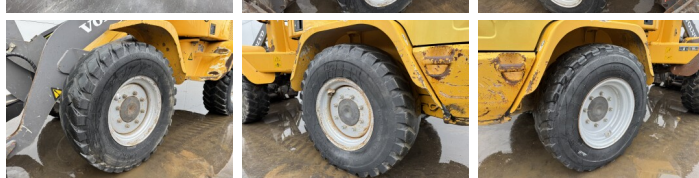

Volvo

Volvo L30B

€ 19.500escl.

Anno **2008**
Numero di riferimento **BC000320**
Ore **9.617**

Algemeen

Genere **L30B**
Posizione **Veldhoven, Netherlands**
Certificaat **CE**

Descrizione

Available at Boss Machinery! This Volvo L30B Wheel Loader from 2008 has an engine power of 52 kW and counts 9617 operational hours. The total weight of this Volvo L30B is 6650 kg and the dimensions are 5.41 x 1.92 x 2.83. Furthermore, this L30B is equipped with Attacco rapido. The Volvo Wheel Loader also has a CE marking. Do you want more information or do you want to try the Volvo L30B at our yard? Please let us know.

Maten / Gewichten

Peso **6650**
Dimensioni L*L*A **5.41 x 1.92 x 2.83**

Technische informatie

Guidare le configurazioni **4x4**

Motor informatie

Marchio del motore **Volvo**
?????????? ?????? **D3.6DC**
Cilindri **4**
Turbo
Capacità in kW **52**

Banden / Rupsen

15% 15% **335/80R20**
15% 15% **335/80R20**

Opties