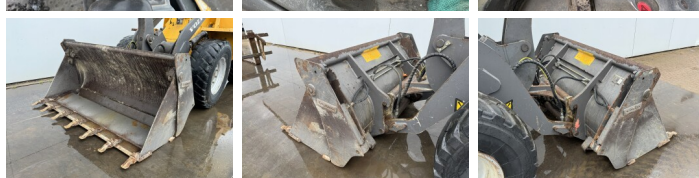

Volvo

Volvo L30B

€ 19.500escl.

Anno **2008**
Numero di riferimento **BC000320**
Ore **9.617**

Algemeen

Genere **L30B**
Posizione **Veldhoven, Netherlands**
Certificaat **CE**

Descrizione

Available at Boss Machinery! This Volvo L30B Wheel Loader from 2008 has an engine power of 52 kW and counts 9617 operational hours. The total weight of this Volvo L30B is 6650 kg and the dimensions are 5.41 x 1.92 x 2.83. Furthermore, this L30B is equipped with Attacco rapido. The Volvo Wheel Loader also has a CE marking. Do you want more information or do you want to try the Volvo L30B at our yard? Please let us know.

Maten / Gewichten

Peso **6650**
Dimensioni L*L*A **5.41 x 1.92 x 2.83**

Technische informatie

Guidare le configurazioni **4x4**

Motor informatie

Marchio del motore **Volvo**
?????????? ?????? **D3.6DC**
Cilindri **4**
Turbo
Capacità in kW **52**

Banden / Rupsen

15% 15% **335/80R20**
15% 15% **335/80R20**

Opties