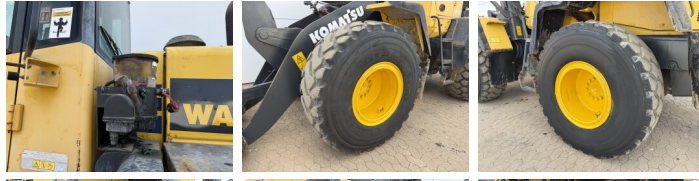

Available at Boss Machinery! This Komatsu WA200PZ-6 Wheel Loader from 2014 has an engine power of 95 kW and counts 5604 operational hours. The total weight of this Komatsu WA200PZ-6 is 12600 kg and the dimensions are 7.15 x 2.53 x 3.20. Furthermore, this WA200PZ-6 is equipped with Climate Control, Bluetooth, Radio, Aria condizionata, Ingrassaggio centralizzato. The Komatsu Wheel Loader also has a CE marking. Do you want more information or do you want to try the Komatsu WA200PZ-6 at our yard? Please let us know.

Maten / Gewichten

Peso **12600**
Dimensioni L*L*A **7.15 x 2.53 x 3.20**

Technische informatie

Guidare le configurazioni **4x4**

Motor informatie

Marchio del motore **Komatsu**
?????????? ???? **SAA4D107E-1**
Cilindri **4**
Turbo
Capacità in kW **95**

Banden / Rupsen

30% 30% **20.5R25**
20% 20% **20.5R25**

Opties

Climate Control

Bluetooth

Radio

Aria condizionata

Ingrassaggio centralizzato