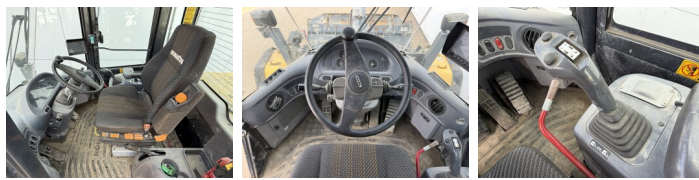

Available at Boss Machinery! This Komatsu WA200PZ-6 Wheel Loader from 2014 has an engine power of 95 kW and counts 5604 operational hours. The total weight of this Komatsu WA200PZ-6 is 12600 kg and the dimensions are 7.15 x 2.53 x 3.20. Furthermore, this WA200PZ-6 is equipped with Climate Control, Bluetooth, Radio, Aria condizionata, Ingrassaggio centralizzato. The Komatsu Wheel Loader also has a CE marking. Do you want more information or do you want to try the Komatsu WA200PZ-6 at our yard? Please let us know.

Banden / Rupsen

30% 30% **20.5R25**
20% 20% **20.5R25**

Opties

Climate Control

Bluetooth

Radio

Aria condizionata

Ingrassaggio centralizzato