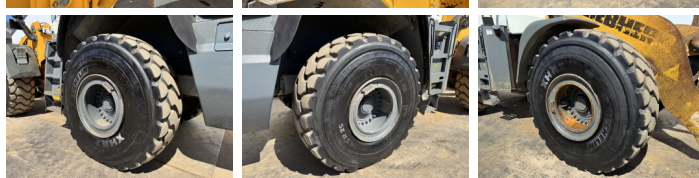

Liebherr

Liebherr L580

€ 59.500escl.

Anno **2016**
Numero di riferimento **BM007636**
Ore **14.067**

Algemeen

Genere **L580**
Posizione **Veldhoven, Netherlands**
Certificaat **CE**

Descrizione

Available at Boss Machinery! This Liebherr L580 Wheel Loader from 2016 has an engine power of 230 kW and counts 14067 operational hours. The total weight of this Liebherr L580 is 31000 kg and the dimensions are 9.28 x 3.17 x 3.57. Furthermore, this L580 is equipped with Aria condizionata, Camera, Radio, Bluetooth, Heated Seat. The Liebherr Wheel Loader also has a CE marking. Do you want more information or do you want to try the Liebherr L580 at our yard? Please let us know.

Maten / Gewichten

Peso **31000**
Dimensioni L*L*A **9.28 x 3.17 x 3.57**

Technische informatie

German Machine
Guidare le configurazioni **4x4**

Motor informatie

Marchio del motore **Liebherr**
????????? ???? **D936 A7**
Cilindri **6**
Turbo
Capacità in kW **230**

Banden / Rupsen

30% 30% **26.5R25**
30% 30% **26.5R25**

BOSS

MACHINERY

Opties

Aria condizionata

Camera

Radio