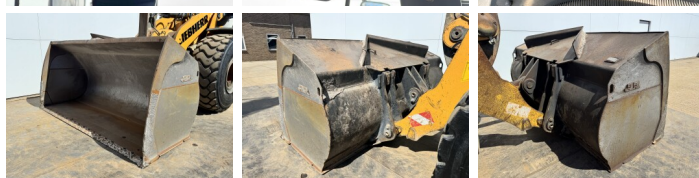

Liebherr

Liebherr L580

€ 59.500escl.

Anno **2016**
Numero di riferimento **BM007636**
Ore **14.067**

Algemeen

Genere **L580**
Posizione **Veldhoven, Netherlands**
Certificaat **CE**

Descrizione

Available at Boss Machinery! This Liebherr L580 Wheel Loader from 2016 has an engine power of 230 kW and counts 14067 operational hours. The total weight of this Liebherr L580 is 31000 kg and the dimensions are 9.28 x 3.17 x 3.57. Furthermore, this L580 is equipped with Aria condizionata, Camera, Radio, Bluetooth, Heated Seat. The Liebherr Wheel Loader also has a CE marking. Do you want more information or do you want to try the Liebherr L580 at our yard? Please let us know.

Maten / Gewichten

Peso **31000**
Dimensioni L*L*A **9.28 x 3.17 x 3.57**

Technische informatie

German Machine
Guidare le configurazioni **4x4**

Motor informatie

Marchio del motore **Liebherr**
????????? ???? **D936 A7**
Cilindri **6**
Turbo
Capacità in kW **230**

Banden / Rupsen

30% 30% **26.5R25**
30% 30% **26.5R25**

BOSS

MACHINERY

Opties

Aria condizionata

Camera

Radio