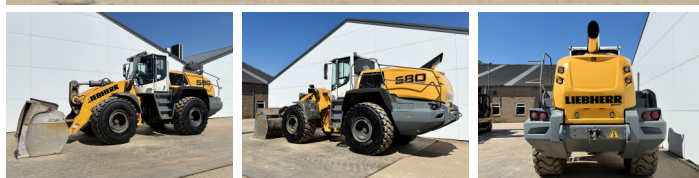

Liebherr

Liebherr L580

€ 59.500escl.

Anno **2016**
Numero di riferimento **BM007636**
Ore **14.067**

Algemeen

Genere **L580**
Posizione **Veldhoven, Netherlands**
Certificaat **CE**

Descrizione

Available at Boss Machinery! This Liebherr L580 Wheel Loader from 2016 has an engine power of 230 kW and counts 14067 operational hours. The total weight of this Liebherr L580 is 31000 kg and the dimensions are 9.28 x 3.17 x 3.57. Furthermore, this L580 is equipped with Aria condizionata, Camera, Radio, Bluetooth, Heated Seat. The Liebherr Wheel Loader also has a CE marking. Do you want more information or do you want to try the Liebherr L580 at our yard? Please let us know.

Maten / Gewichten

Peso **31000**
Dimensioni L*L*A **9.28 x 3.17 x 3.57**

Technische informatie

German Machine
Guidare le configurazioni **4x4**

Motor informatie

Marchio del motore **Liebherr**
????????? ???? **D936 A7**
Cilindri **6**
Turbo
Capacità in kW **230**

Banden / Rupsen

30% 30% **26.5R25**
30% 30% **26.5R25**

BOSS

MACHINERY

Opties

Aria condizionata

Camera

Radio