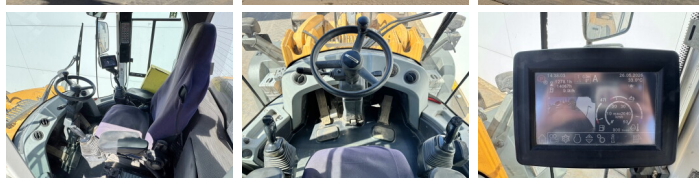

Liebherr

Liebherr L580

€ 59.500escl.

Anno **2016**
Numero di riferimento **BM007636**
Ore **14.067**

Algemeen

Genere **L580**
Posizione **Veldhoven, Netherlands**
Certificaat **CE**

Descrizione

Available at Boss Machinery! This Liebherr L580 Wheel Loader from 2016 has an engine power of 230 kW and counts 14067 operational hours. The total weight of this Liebherr L580 is 31000 kg and the dimensions are 9.28 x 3.17 x 3.57. Furthermore, this L580 is equipped with Aria condizionata, Camera, Radio, Bluetooth, Heated Seat. The Liebherr Wheel Loader also has a CE marking. Do you want more information or do you want to try the Liebherr L580 at our yard? Please let us know.

Maten / Gewichten

Peso **31000**
Dimensioni L*L*A **9.28 x 3.17 x 3.57**

Technische informatie

German Machine
Guidare le configurazioni **4x4**

Motor informatie

Marchio del motore **Liebherr**
????????? ???? **D936 A7**
Cilindri **6**
Turbo
Capacità in kW **230**

Banden / Rupsen

30% 30% **26.5R25**
30% 30% **26.5R25**

BOSS

MACHINERY

Opties

Aria condizionata

Camera

Radio