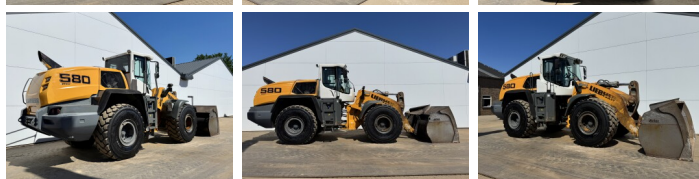

Liebherr

Liebherr L580

€ 59.500escl.

Anno **2016**
Numero di riferimento **BM007636**
Ore **14.067**

Algemeen

Genere **L580**
Posizione **Veldhoven, Netherlands**
Certificaat **CE**

Descrizione

Available at Boss Machinery! This Liebherr L580 Wheel Loader from 2016 has an engine power of 230 kW and counts 14067 operational hours. The total weight of this Liebherr L580 is 31000 kg and the dimensions are 9.28 x 3.17 x 3.57. Furthermore, this L580 is equipped with Aria condizionata, Camera, Radio, Bluetooth, Heated Seat. The Liebherr Wheel Loader also has a CE marking. Do you want more information or do you want to try the Liebherr L580 at our yard? Please let us know.

Maten / Gewichten

Peso **31000**
Dimensioni L*L*A **9.28 x 3.17 x 3.57**

Technische informatie

German Machine
Guidare le configurazioni **4x4**

Motor informatie

Marchio del motore **Liebherr**
????????? ???? **D936 A7**
Cilindri **6**
Turbo
Capacità in kW **230**

Banden / Rupsen

30% 30% **26.5R25**
30% 30% **26.5R25**

BOSS

MACHINERY

Opties

Aria condizionata

Camera

Radio