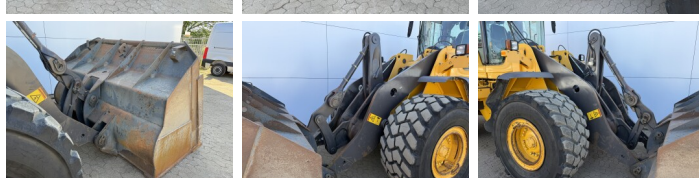

Volvo

Volvo L120F

Anno **2009**
Numero di riferimento **BM007474**
Ore **12.439**

Algemeen

Genere L120F
Posizione Veldhoven, Netherlands
Certificaat CE

Available at Boss Machinery! This Volvo L120F Wheel Loader from 2009 has an engine power of 179 kW and counts 12439 operational hours. The total weight of this Volvo L120F is 22000 kg and the dimensions are 8.15 x 2.69 x 3.31. Furthermore, this L120F is equipped with Climate Control, Camera, Radio, Aria condizionata, Ingrassaggio centralizzato. The Volvo Wheel Loader also has a CE marking. Do you want more information or do you want to try the Volvo L120F at our yard? Please let us know.

Descrizione

Maten / Gewichten

Peso 22000
Dimensioni L*L*A 8.15 x 2.69 x 3.31

Technische informatie

Guidare le configurazioni 4x4

Motor informatie

Marchio del motore Volvo
D7E
Cilindri 6
Turbo
Capacità in kW 179

Banden / Rupsen

80% 80% 650/65R25
60% 60% 650/65R25

Opties

Climate Control

Camera

Radio

Aria condizionata

Ingrassaggio centralizzato