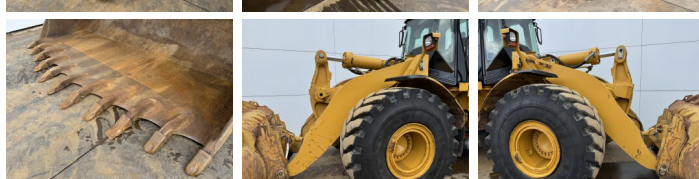

Caterpillar

Caterpillar 972H

BOSS
MACHINERY

Anno **2006**
Numero di riferimento **BM007440**
Ore **21.315**

Algemeen

Genere **972H**
Posizione **Veldhoven, Netherlands**
Certificaat **CE**
Available at Boss Machinery! This Caterpillar 972H Wheel Loader from 2006 has an engine power of 214 kW and counts 21315 operational hours. The total weight of this Caterpillar 972H is 26100 kg and the dimensions are 9.73 x 3.26 x 3.58. Furthermore, this 972H is equipped with Aria condizionata, Radio, Bluetooth, Ingrassaggio centralizzato. The Caterpillar Wheel Loader also has a CE marking. Do you want more information or do you want to try the Caterpillar 972H at our yard? Please let us know.

Descrizione

Maten / Gewichten

Peso **26100**
Dimensioni L*L*A **9.73 x 3.26 x 3.58**

Technische informatie

Guidare le configurazioni **4x4**

Motor informatie

Marchio del motore **Caterpillar**
?????????? ?????? **C13**
Cilindri **6**
Turbo
Capacità in kW **214**

Banden / Rupsen

90% 90% **26.5R25**
10% 90% **26.5R25**

Opties

Aria condizionata

Radio

Bluetooth

Ingrassaggio centralizzato