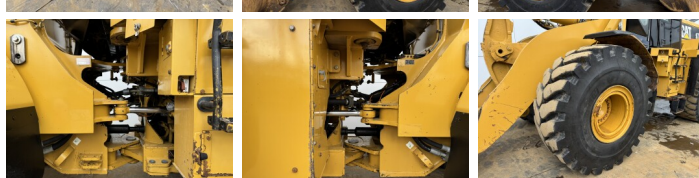

Caterpillar

Caterpillar 972H

BOSS
MACHINERY

Anno **2006**
Numero di riferimento **BM007440**
Ore **21.315**

Algemeen

Genere **972H**
Posizione **Veldhoven, Netherlands**
Certificaat **CE**
Available at Boss Machinery! This Caterpillar 972H Wheel Loader from 2006 has an engine power of 214 kW and counts 21315 operational hours. The total weight of this Caterpillar 972H is 26100 kg and the dimensions are 9.73 x 3.26 x 3.58. Furthermore, this 972H is equipped with Aria condizionata, Radio, Bluetooth, Ingrassaggio centralizzato. The Caterpillar Wheel Loader also has a CE marking. Do you want more information or do you want to try the Caterpillar 972H at our yard? Please let us know.

Descrizione

Maten / Gewichten

Peso **26100**
Dimensioni L*L*A **9.73 x 3.26 x 3.58**

Technische informatie

Guidare le configurazioni **4x4**

Motor informatie

Marchio del motore **Caterpillar**
?????????? ?????? **C13**
Cilindri **6**
Turbo
Capacità in kW **214**

Banden / Rupsen

90% 90% **26.5R25**
10% 90% **26.5R25**

Opties

Aria condizionata

Radio

Bluetooth

Ingrassaggio centralizzato