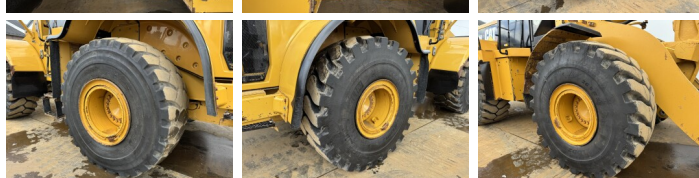

Caterpillar

Caterpillar 972H

BOSS
MACHINERY

Anno **2006**
Numero di riferimento **BM007440**
Ore **21.315**

Algemeen

Genere **972H**
Posizione **Veldhoven, Netherlands**
Certificaat **CE**
Available at Boss Machinery! This Caterpillar 972H Wheel Loader from 2006 has an engine power of 214 kW and counts 21315 operational hours. The total weight of this Caterpillar 972H is 26100 kg and the dimensions are 9.73 x 3.26 x 3.58. Furthermore, this 972H is equipped with Aria condizionata, Radio, Bluetooth, Ingrassaggio centralizzato. The Caterpillar Wheel Loader also has a CE marking. Do you want more information or do you want to try the Caterpillar 972H at our yard? Please let us know.

Descrizione

Maten / Gewichten

Peso **26100**
Dimensioni L*L*A **9.73 x 3.26 x 3.58**

Technische informatie

Guidare le configurazioni **4x4**

Motor informatie

Marchio del motore **Caterpillar**
?????????? ?????? **C13**
Cilindri **6**
Turbo
Capacità in kW **214**

Banden / Rupsen

90% 90% **26.5R25**
10% 90% **26.5R25**

Opties

Aria condizionata

Radio

Bluetooth

Ingrassaggio centralizzato