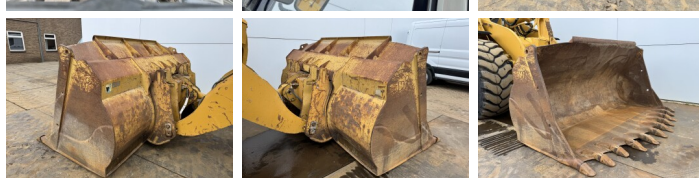

Caterpillar

Caterpillar 972H

BOSS
MACHINERY

Anno **2006**
Numero di riferimento **BM007440**
Ore **21.315**

Algemeen

Genere **972H**
Posizione **Veldhoven, Netherlands**
Certificaat **CE**
Available at Boss Machinery! This Caterpillar 972H Wheel Loader from 2006 has an engine power of 214 kW and counts 21315 operational hours. The total weight of this Caterpillar 972H is 26100 kg and the dimensions are 9.73 x 3.26 x 3.58. Furthermore, this 972H is equipped with Aria condizionata, Radio, Bluetooth, Ingrassaggio centralizzato. The Caterpillar Wheel Loader also has a CE marking. Do you want more information or do you want to try the Caterpillar 972H at our yard? Please let us know.

Descrizione

Maten / Gewichten

Peso **26100**
Dimensioni L*L*A **9.73 x 3.26 x 3.58**

Technische informatie

Guidare le configurazioni **4x4**

Motor informatie

Marchio del motore **Caterpillar**
?????????? ?????? **C13**
Cilindri **6**
Turbo
Capacità in kW **214**

Banden / Rupsen

90% 90% **26.5R25**
10% 90% **26.5R25**

Opties

Aria condizionata

Radio

Bluetooth

Ingrassaggio centralizzato