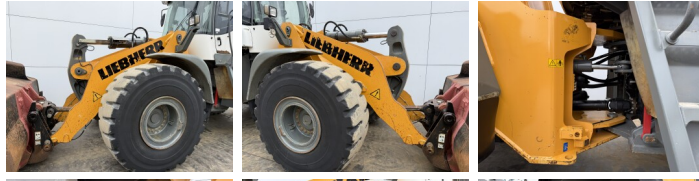

Available at Boss Machinery! This Liebherr L580 Wheel Loader from 2013 has an engine power of 215 kW and counts 12113 operational hours. The total weight of this Liebherr L580 is 29000 kg and the dimensions are 10.10 x 3.24 x 3.58. Furthermore, this L580 is equipped with Camera, Attacco rapido, Heated Seat, Radio. The Liebherr Wheel Loader also has a CE marking. Do you want more information or do you want to try the Liebherr L580 at our yard? Please let us know.

Maten / Gewichten

Peso **29000**
Dimensioni L*L*A **10.10 x 3.24 x 3.58**

Technische informatie

Guidare le configurazioni **4x4**

Motor informatie

Marchio del motore **Liebherr**
?????????? ?????? **D936 A7**
Cilindri **6**
Turbo
Capacità in kW **215**

Banden / Rupsen

80% 80% **26.5R25**
80% 80% **26.5R25**

Opties

Camera

Attacco rapido

Heated Seat

Radio