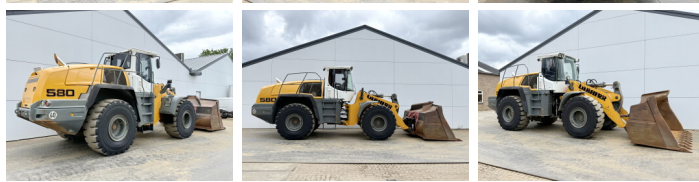

Liebherr

Liebherr L580

BOSS
MACHINERY

€ 49.500escl.

Anno **2013**
Numero di riferimento **BM007442**
Ore **12.113**

Algemeen

Genere **L580**
Posizione **Veldhoven, Netherlands**
Certificaat **CE**

Descrizione

Available at Boss Machinery! This Liebherr L580 Wheel Loader from 2013 has an engine power of 215 kW and counts 12113 operational hours. The total weight of this Liebherr L580 is 29000 kg and the dimensions are 10.10 x 3.24 x 3.58. Furthermore, this L580 is equipped with Camera, Attacco rapido, Heated Seat, Radio. The Liebherr Wheel Loader also has a CE marking. Do you want more information or do you want to try the Liebherr L580 at our yard? Please let us know.

Maten / Gewichten

Peso **29000**
Dimensioni L*L*A **10.10 x 3.24 x 3.58**

Technische informatie

Guidare le configurazioni **4x4**

Motor informatie

Marchio del motore **Liebherr**
?????????? ?????? **D936 A7**
Cilindri **6**
Turbo
Capacità in kW **215**

Banden / Rupsen

80% 80% **26.5R25**
80% 80% **26.5R25**

Opties

Camera

Attacco rapido

Heated Seat

Radio