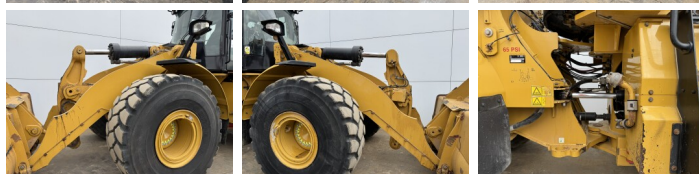

Caterpillar

Caterpillar 972M

BOSS

MACHINERY

€ 49.500escl.

Anno **2015**
Numero di riferimento **BM007482**
Ore **21.641**

Algemeen

Genere **972M**
Posizione **Veldhoven, Netherlands**
Certificaat **CE**

Descrizione

Available at Boss Machinery! This Caterpillar 972M Wheel Loader from 2015 has an engine power of 247 kW and counts 21641 operational hours. The total weight of this Caterpillar 972M is 24800 kg and the dimensions are 9.75 x 3.25 x 3.58. Furthermore, this 972M is equipped with Electrical Mirrors, Bluetooth, Radio, Climate Control, Aria condizionata, Heated Seat, Camera, Joystick steering, Ingrassaggio centralizzato. The Caterpillar Wheel Loader also has a CE marking. Do you want more information or do you want to try the Caterpillar 972M at our yard? Please let us know.

Maten / Gewichten

Dimensioni L*L*A **9.75 x 3.25 x 3.58**
Peso **24800**

Technische informatie

Guidare le configurazioni **4x4**

Motor informatie

Marchio del motore **Caterpillar**
?????????? ?????? **C9.3**
Cilindri **6**
Turbo
Capacità in kW **247**

Banden / Rupsen

60% 60% **26.5R25**
60% 60% **26.5R25**

Opties

Electrical Mirrors

Bluetooth

Radio

Climate Control

Aria condizionata