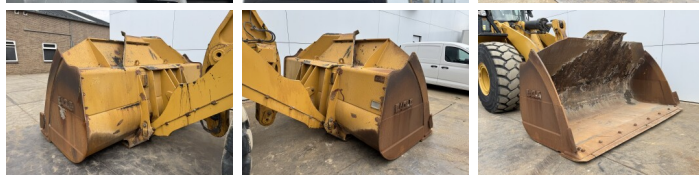

Descrizione

Available at Boss Machinery! This Caterpillar 972M Wheel Loader from 2015 has an engine power of 247 kW and counts 21641 operational hours. The total weight of this Caterpillar 972M is 24800 kg and the dimensions are 9.75 x 3.25 x 3.58. Furthermore, this 972M is equipped with Electrical Mirrors, Bluetooth, Radio, Climate Control, Aria condizionata, Heated Seat, Camera, Joystick steering, Ingrassaggio centralizzato. The Caterpillar Wheel Loader also has a CE marking. Do you want more information or do you want to try the Caterpillar 972M at our yard? Please let us know.

Maten / Gewichten

Dimensioni L*L*A **9.75 x 3.25 x 3.58**
Peso **24800**

Technische informatie

Guidare le configurazioni **4x4**

Motor informatie

Marchio del motore **Caterpillar**
?????????? ?????? **C9.3**
Cilindri **6**
Turbo
Capacità in kW **247**

Banden / Rupsen

60% 60% **26.5R25**
60% 60% **26.5R25**

Opties

Electrical Mirrors

Bluetooth

Radio

Climate Control

Aria condizionata