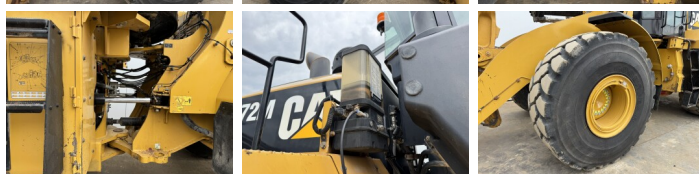

Descrizione

Available at Boss Machinery! This Caterpillar 972M Wheel Loader from 2015 has an engine power of 247 kW and counts 21641 operational hours. The total weight of this Caterpillar 972M is 24800 kg and the dimensions are 9.75 x 3.25 x 3.58. Furthermore, this 972M is equipped with Electrical Mirrors, Bluetooth, Radio, Climate Control, Aria condizionata, Heated Seat, Camera, Joystick steering, Ingrassaggio centralizzato. The Caterpillar Wheel Loader also has a CE marking. Do you want more information or do you want to try the Caterpillar 972M at our yard? Please let us know.

Maten / Gewichten

Dimensioni L*L*A **9.75 x 3.25 x 3.58**
Peso **24800**

Technische informatie

Guidare le configurazioni **4x4**

Motor informatie

Marchio del motore **Caterpillar**
?????????? ?????? **C9.3**
Cilindri **6**
Turbo
Capacità in kW **247**

Banden / Rupsen

60% 60% **26.5R25**
60% 60% **26.5R25**

Opties

Electrical Mirrors

Bluetooth

Radio

Climate Control

Aria condizionata