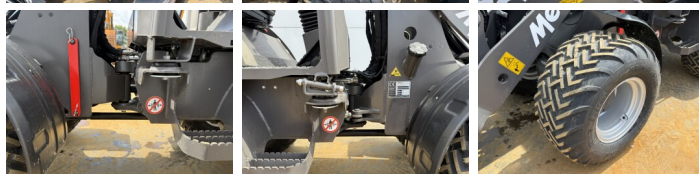

Mecalac

Mecalac MCL6

BOSS
MACHINERY

€ 39.500escl.

Anno **2023**
Numero di riferimento **BM007521**
Ore **5**

Algemeen

Genere **MCL6**
Posizione **Veldhoven, Netherlands**
Certificaat **CE**
Descrizione **Available at Boss Machinery! This Mecalac MCL6 Wheel Loader from 2023 has an engine power of 36 kW and counts 5 operational hours. The total weight of this Mecalac MCL6 is 3300 kg and the dimensions are 3.50 x 1.10 x 1.29 . Furthermore, this MCL6 is equipped with Attacco rapido. The Mecalac Wheel Loader also has a CE marking. Do you want more information or do you want to try the Mecalac MCL6 at our yard? Please let us know.**

Maten / Gewichten

Dimensioni L*L*A **3.50 x 1.10 x 1.29**
Peso **3300**

Technische informatie

German Machine
Guidare le configurazioni **4x4**

Motor informatie

Marchio del motore **Perkins**
?????????? ?????? **TCD 1.7 L3**
Cilindri **3**
Turbo
Capacità in kW **36**

Banden / Rupsen

100% 100% **31x15.50-15**
100% 100% **31x15.50-15**