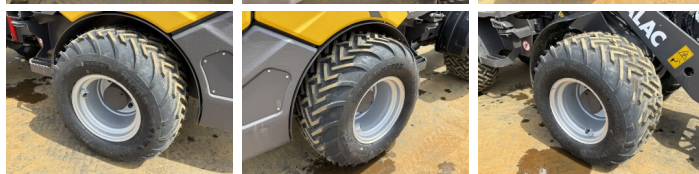

Mecalac

Mecalac MCL6

BOSS
MACHINERY

€ 39.500escl.

Anno **2023**
Numero di riferimento **BM007521**
Ore **5**

Algemeen

Genere **MCL6**
Posizione **Veldhoven, Netherlands**
Certificaat **CE**
Descrizione **Available at Boss Machinery! This Mecalac MCL6 Wheel Loader from 2023 has an engine power of 36 kW and counts 5 operational hours. The total weight of this Mecalac MCL6 is 3300 kg and the dimensions are 3.50 x 1.10 x 1.29 . Furthermore, this MCL6 is equipped with Attacco rapido. The Mecalac Wheel Loader also has a CE marking. Do you want more information or do you want to try the Mecalac MCL6 at our yard? Please let us know.**

Maten / Gewichten

Dimensioni L*L*A **3.50 x 1.10 x 1.29**
Peso **3300**

Technische informatie

German Machine
Guidare le configurazioni **4x4**

Motor informatie

Marchio del motore **Perkins**
?????????? ?????? **TCD 1.7 L3**
Cilindri **3**
Turbo
Capacità in kW **36**

Banden / Rupsen

100% 100% **31x15.50-15**
100% 100% **31x15.50-15**