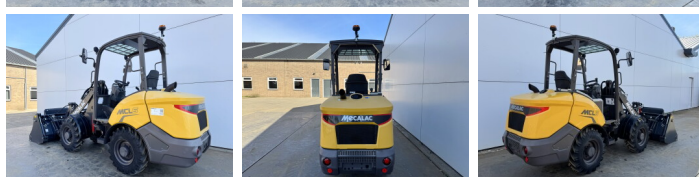

Mecalac

Mecalac MCL6

BOSS
MACHINERY

€ 39.500escl.

Anno **2023**
Numero di riferimento **BM007521**
Ore **5**

Algemeen

Genere **MCL6**
Posizione **Veldhoven, Netherlands**
Certificaat **CE**
Descrizione **Available at Boss Machinery! This Mecalac MCL6 Wheel Loader from 2023 has an engine power of 36 kW and counts 5 operational hours. The total weight of this Mecalac MCL6 is 3300 kg and the dimensions are 3.50 x 1.10 x 1.29 . Furthermore, this MCL6 is equipped with Attacco rapido. The Mecalac Wheel Loader also has a CE marking. Do you want more information or do you want to try the Mecalac MCL6 at our yard? Please let us know.**

Maten / Gewichten

Dimensioni L*L*A **3.50 x 1.10 x 1.29**
Peso **3300**

Technische informatie

German Machine
Guidare le configurazioni **4x4**

Motor informatie

Marchio del motore **Perkins**
?????????? ?????? **TCD 1.7 L3**
Cilindri **3**
Turbo
Capacità in kW **36**

Banden / Rupsen

100% 100% **10.0/75-16.3**
100% 100% **10.0/75-16.3**