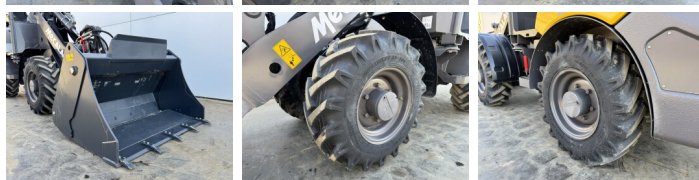

Mecalac

Mecalac MCL6

BOSS
MACHINERY

€ 39.500escl.

Anno **2023**
Numero di riferimento **BM007521**
Ore **5**

Algemeen

Genere **MCL6**
Posizione **Veldhoven, Netherlands**
Certificaat **CE**
Descrizione **Available at Boss Machinery! This Mecalac MCL6 Wheel Loader from 2023 has an engine power of 36 kW and counts 5 operational hours. The total weight of this Mecalac MCL6 is 3300 kg and the dimensions are 3.50 x 1.10 x 1.29 . Furthermore, this MCL6 is equipped with Attacco rapido. The Mecalac Wheel Loader also has a CE marking. Do you want more information or do you want to try the Mecalac MCL6 at our yard? Please let us know.**

Maten / Gewichten

Dimensioni L*L*A **3.50 x 1.10 x 1.29**
Peso **3300**

Technische informatie

German Machine
Guidare le configurazioni **4x4**

Motor informatie

Marchio del motore **Perkins**
?????????? ?????? **TCD 1.7 L3**
Cilindri **3**
Turbo
Capacità in kW **36**

Banden / Rupsen

100% 100% **10.0/75-16.3**
100% 100% **10.0/75-16.3**

Opties

Attacco rapido