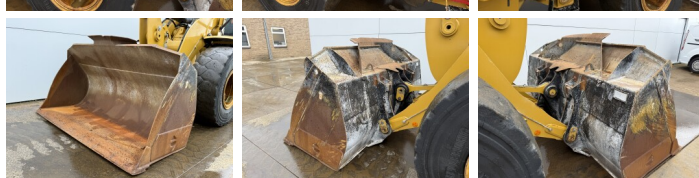

Available at Boss Machinery! This Caterpillar 926M Wheel Loader from 2021 has an engine power of 125 kW and counts 7473 operational hours. The total weight of this Caterpillar 926M is 13400 kg and the dimensions are 7.13 x 2.5 x 3.40. Furthermore, this 926M is equipped with Climate Control, Radio, Camera, Heated Seat, Ingrassaggio centralizzato. The Caterpillar Wheel Loader also has a CE marking. Do you want more information or do you want to try the Caterpillar 926M at our yard? Please let us know.

Maten / Gewichten

Dimensioni L*L*A **7.13 x 2.5 x 3.40**
Peso **13400**

Technische informatie

Guidare le configurazioni **4x4**

Motor informatie

Marchio del motore **Caterpillar**
?????????? ?????? **C7.1**
Cilindri **6**
Turbo
Capacità in kW **125**

Banden / Rupsen

30% 30% **20.5R25**
30% 40% **20.5R25**

Opties

Climate Control

Radio

Camera

Heated Seat

Ingrassaggio centralizzato