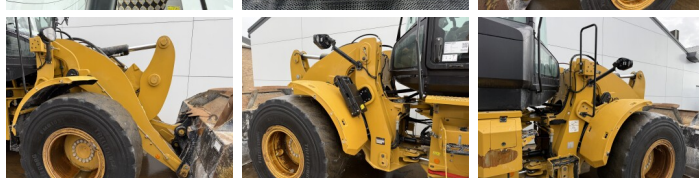

Available at Boss Machinery! This Caterpillar 926M Wheel Loader from 2021 has an engine power of 125 kW and counts 7473 operational hours. The total weight of this Caterpillar 926M is 13400 kg and the dimensions are 7.13 x 2.5 x 3.40. Furthermore, this 926M is equipped with Climate Control, Radio, Camera, Heated Seat, Ingrassaggio centralizzato. The Caterpillar Wheel Loader also has a CE marking. Do you want more information or do you want to try the Caterpillar 926M at our yard? Please let us know.

Maten / Gewichten

Dimensioni L*L*A **7.13 x 2.5 x 3.40**
Peso **13400**

Technische informatie

Guidare le configurazioni **4x4**

Motor informatie

Marchio del motore **Caterpillar**
?????????? ?????? **C7.1**
Cilindri **6**
Turbo
Capacità in kW **125**

Banden / Rupsen

30% 30% **20.5R25**
30% 40% **20.5R25**

Opties

Climate Control

Radio

Camera

Heated Seat

Ingrassaggio centralizzato