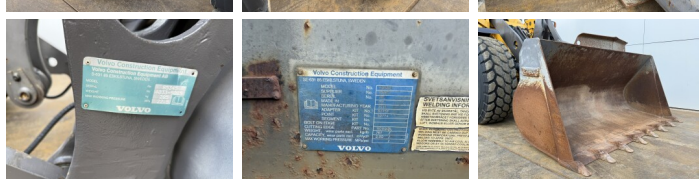

Volvo

Volvo L60G

€ 119.000escl.

Anno **2014**
Numero di riferimento **BM007403**
Ore **506**

Algemeen

Genere **L60G**
Posizione **Veldhoven, Netherlands**
Certificaat **CE**

Descrizione

Available at Boss Machinery! This Volvo L60G Wheel Loader from 2014 has an engine power of 120 kW and counts 506 operational hours. The total weight of this Volvo L60G is 13600 kg and the dimensions are 7.53 x 2.50 x 3.28. Furthermore, this L60G is equipped with Radio, Climate Control, Aria condizionata, Attacco rapido, Camera, Electrical Mirrors, Bluetooth. The Volvo Wheel Loader also has a CE marking. Do you want more information or do you want to try the Volvo L60G at our yard? Please let us know.

Maten / Gewichten

Dimensioni L*L*A **7.53 x 2.50 x 3.28**
Peso **13600**

Technische informatie

German Machine
Guidare le configurazioni **4x4**

Motor informatie

Marchio del motore **Volvo**
?????????? ?????? **D6H**
Cilindri **6**
Turbo
Capacità in kW **120**

Banden / Rupsen

80% 80% **20.5R25**
80% 80% **20.5R25**

BOSS

MACHINERY

Opties

Radio

Climate Control

Aria condizionata