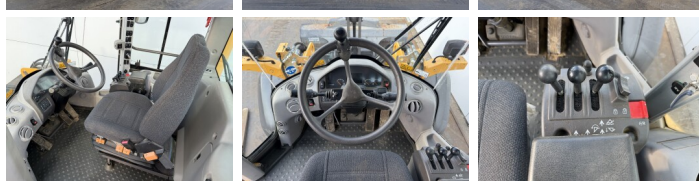

Volvo

Volvo L60G

€ 119.000escl.

Anno **2014**
Numero di riferimento **BM007403**
Ore **506**

Algemeen

Genere **L60G**
Posizione **Veldhoven, Netherlands**
Certificaat **CE**

Descrizione

Available at Boss Machinery! This Volvo L60G Wheel Loader from 2014 has an engine power of 120 kW and counts 506 operational hours. The total weight of this Volvo L60G is 13600 kg and the dimensions are 7.53 x 2.50 x 3.28. Furthermore, this L60G is equipped with Radio, Climate Control, Aria condizionata, Attacco rapido, Camera, Electrical Mirrors, Bluetooth. The Volvo Wheel Loader also has a CE marking. Do you want more information or do you want to try the Volvo L60G at our yard? Please let us know.

Maten / Gewichten

Dimensioni L*L*A **7.53 x 2.50 x 3.28**
Peso **13600**

Technische informatie

German Machine
Guidare le configurazioni **4x4**

Motor informatie

Marchio del motore **Volvo**
?????????? ?????? **D6H**
Cilindri **6**
Turbo
Capacità in kW **120**

Banden / Rupsen

80% 80% **20.5R25**
80% 80% **20.5R25**

BOSS

MACHINERY

Opties

Radio

Climate Control

Aria condizionata

Attacco rapido

Camera

Electrical Mirrors

Bluetooth