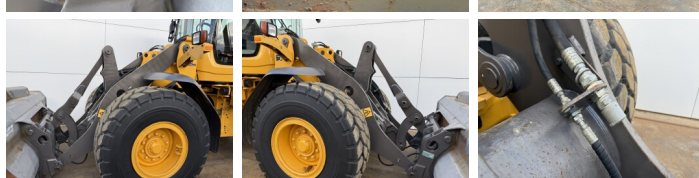

Volvo

Volvo L60G

€ 119.000escl.

Anno **2014**
Numero di riferimento **BM007403**
Ore **506**

Algemeen

Genere **L60G**
Posizione **Veldhoven, Netherlands**
Certificaat **CE**

Descrizione

Available at Boss Machinery! This Volvo L60G Wheel Loader from 2014 has an engine power of 120 kW and counts 506 operational hours. The total weight of this Volvo L60G is 13600 kg and the dimensions are 7.53 x 2.50 x 3.28. Furthermore, this L60G is equipped with Radio, Climate Control, Aria condizionata, Attacco rapido, Camera, Electrical Mirrors, Bluetooth. The Volvo Wheel Loader also has a CE marking. Do you want more information or do you want to try the Volvo L60G at our yard? Please let us know.

Banden / Rupsen

80% 80% **20.5R25**
80% 80% **20.5R25**

BOSS

MACHINERY

Opties

Radio

Climate Control

Aria condizionata