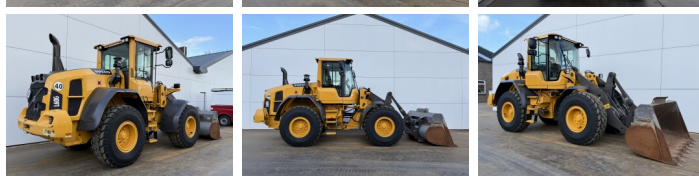

Volvo

Volvo L60G

€ 119.000escl.

Anno **2014**
Numero di riferimento **BM007403**
Ore **506**

Algemeen

Genere **L60G**
Posizione **Veldhoven, Netherlands**
Certificaat **CE**

Descrizione

Available at Boss Machinery! This Volvo L60G Wheel Loader from 2014 has an engine power of 120 kW and counts 506 operational hours. The total weight of this Volvo L60G is 13600 kg and the dimensions are 7.53 x 2.50 x 3.28. Furthermore, this L60G is equipped with Radio, Climate Control, Aria condizionata, Attacco rapido, Camera, Electrical Mirrors, Bluetooth. The Volvo Wheel Loader also has a CE marking. Do you want more information or do you want to try the Volvo L60G at our yard? Please let us know.

Maten / Gewichten

Dimensioni L*L*A **7.53 x 2.50 x 3.28**
Peso **13600**

Technische informatie

German Machine
Guidare le configurazioni **4x4**

Motor informatie

Marchio del motore **Volvo**
?????????? ?????? **D6H**
Cilindri **6**
Turbo
Capacità in kW **120**

Banden / Rupsen

80% 80% **20.5R25**
80% 80% **20.5R25**

BOSS

MACHINERY

Opties

Radio

Climate Control

Aria condizionata