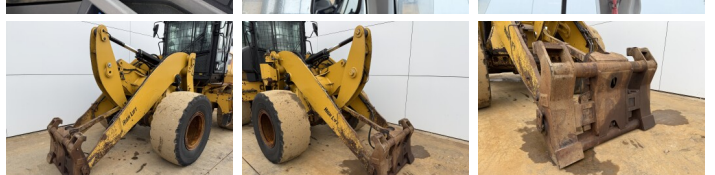

Descrizione

Available at Boss Machinery! This Caterpillar 926M Wheel Loader from 2019 has an engine power of 126 kW and counts 14991 operational hours. Always worked in The Netherlands. The total weight of this Caterpillar 926M is 13400 kg and the dimensions are 7.13 x 2.5 x 3.40. Furthermore, this 926M is equipped with Climate Control, Pressurised Cabin, Aria condizionata, Ventilated Seat, Heated Seat, Camera, Radio, Electrical Mirrors, Bluetooth, Weighing system, Attacco rapido, Ingrassaggio centralizzato. The Caterpillar Wheel Loader also has a CE + EPA marking. Do you want more information or do you want to try the Caterpillar 926M at our yard? Please let us know.

Maten / Gewichten

Dimensioni L*L*A **7.13 x 2.5 x 3.40**
Peso **13400**

Technische informatie

Guidare le configurazioni **4x4**

Motor informatie

Marchio del motore **Caterpillar**
?????????? ???? C7.1
Cilindri **6**
Turbo
Capacità in kW **126**

BOSS
MACHINERY

Banden / Rupsen

10%	10%	20.5R25
10%	10%	20.5R25

Opties

Climate Control

Pressurised Cabin

Aria condizionata

Ventilated Seat