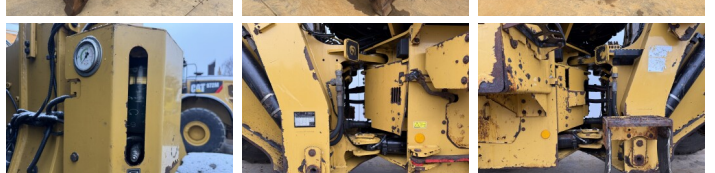

Descrizione

Available at Boss Machinery! This Caterpillar 926M Wheel Loader from 2019 has an engine power of 126 kW and counts 14991 operational hours. Always worked in The Netherlands. The total weight of this Caterpillar 926M is 13400 kg and the dimensions are 7.13 x 2.5 x 3.40. Furthermore, this 926M is equipped with Climate Control, Pressurised Cabin, Aria condizionata, Ventilated Seat, Heated Seat, Camera, Radio, Electrical Mirrors, Bluetooth, Weighing system, Attacco rapido, Ingrassaggio centralizzato. The Caterpillar Wheel Loader also has a CE + EPA marking. Do you want more information or do you want to try the Caterpillar 926M at our yard? Please let us know.

Maten / Gewichten

Dimensioni L*L*A **7.13 x 2.5 x 3.40**
Peso **13400**

Technische informatie

Guidare le configurazioni **4x4**

Motor informatie

Marchio del motore **Caterpillar**
?????????? ???? C7.1
Cilindri **6**
Turbo
Capacità in kW **126**

BOSS
MACHINERY

Banden / Rupsen

10%	10%	20.5R25
10%	10%	20.5R25

Opties

Climate Control

Pressurised Cabin

Aria condizionata

Ventilated Seat