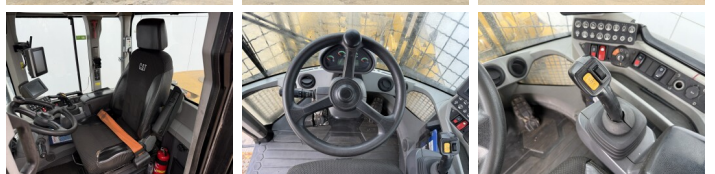

Descrizione

Available at Boss Machinery! This Caterpillar 926M Wheel Loader from 2019 has an engine power of 126 kW and counts 14991 operational hours. Always worked in The Netherlands. The total weight of this Caterpillar 926M is 13400 kg and the dimensions are 7.13 x 2.5 x 3.40. Furthermore, this 926M is equipped with Climate Control, Pressurised Cabin, Aria condizionata, Ventilated Seat, Heated Seat, Camera, Radio, Electrical Mirrors, Bluetooth, Weighing system, Attacco rapido, Ingrassaggio centralizzato. The Caterpillar Wheel Loader also has a CE + EPA marking. Do you want more information or do you want to try the Caterpillar 926M at our yard? Please let us know.

BOSS
MACHINERY

Banden / Rupsen

10%	10%	20.5R25
10%	10%	20.5R25

Opties

Climate Control

Pressurised Cabin

Aria condizionata

Ventilated Seat

Heated Seat

Camera

Radio

Electrical Mirrors

Bluetooth

Weighing system

Attacco rapido

Ingrassaggio centralizzato