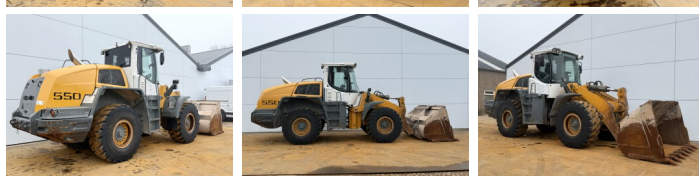

Liebherr

Liebherr L550

€ 39.500escl.

Anno **2015**
Numero di riferimento **BM007250**
Ore **12.729**

Algemeen

Genere **L550**
Posizione **Veldhoven, Netherlands**
Certificaat **CE + EPA**

Descrizione

Available at Boss Machinery! This Liebherr L550 Wheel Loader from 2015 has an engine power of 140 kW and counts 12729 operational hours. The total weight of this Liebherr L550 is 20500 kg and the dimensions are -. Furthermore, this L550 is equipped with Bluetooth, Heated Seat, Aria condizionata, Camera, Radio, Ingrassaggio centralizzato. The Liebherr Wheel Loader also has a CE + EPA marking. Do you want more information or do you want to try the Liebherr L550 at our yard? Please let us know.

Maten / Gewichten

Peso **20500**

Technische informatie

Guidare le configurazioni **4x4**

Motor informatie

Marchio del motore **Liebherr**
?????????? ???? **D934 A7**
Cilindri **6**
Turbo
Capacità in kW **140**

Banden / Rupsen

70% 70% **20.5R25**
60% 60% **20.5R25**

BOSS

MACHINERY