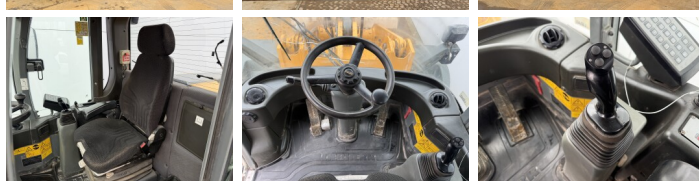

Liebherr

Liebherr L550

€ 39.500escl.

Anno **2015**
Numero di riferimento **BM007250**
Ore **12.729**

Algemeen

Genere **L550**
Posizione **Veldhoven, Netherlands**
Certificaat **CE + EPA**

Descrizione

Available at Boss Machinery! This Liebherr L550 Wheel Loader from 2015 has an engine power of 140 kW and counts 12729 operational hours. The total weight of this Liebherr L550 is 20500 kg and the dimensions are -. Furthermore, this L550 is equipped with Bluetooth, Heated Seat, Aria condizionata, Camera, Radio, Ingrassaggio centralizzato. The Liebherr Wheel Loader also has a CE + EPA marking. Do you want more information or do you want to try the Liebherr L550 at our yard? Please let us know.

Maten / Gewichten

Peso **20500**

Technische informatie

Guidare le configurazioni **4x4**

Motor informatie

Marchio del motore **Liebherr**
?????????? ???? **D934 A7**
Cilindri **6**
Turbo
Capacità in kW **140**

Banden / Rupsen

70% 70% **20.5R25**
60% 60% **20.5R25**

BOSS

MACHINERY