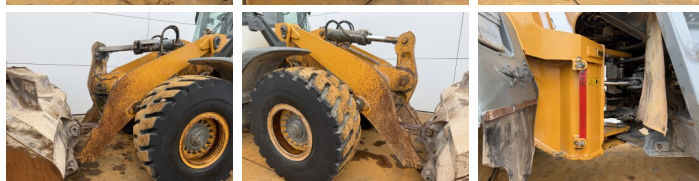

Liebherr

Liebherr L550

€ 39.500escl.

Anno **2015**
Numero di riferimento **BM007250**
Ore **12.729**

Algemeen

Genere **L550**
Posizione **Veldhoven, Netherlands**
Certificaat **CE + EPA**

Descrizione

Available at Boss Machinery! This Liebherr L550 Wheel Loader from 2015 has an engine power of 140 kW and counts 12729 operational hours. The total weight of this Liebherr L550 is 20500 kg and the dimensions are -. Furthermore, this L550 is equipped with Bluetooth, Heated Seat, Aria condizionata, Camera, Radio, Ingrassaggio centralizzato. The Liebherr Wheel Loader also has a CE + EPA marking. Do you want more information or do you want to try the Liebherr L550 at our yard? Please let us know.

Maten / Gewichten

Peso **20500**

Technische informatie

Guidare le configurazioni **4x4**

Motor informatie

Marchio del motore **Liebherr**
?????????? ???? **D934 A7**
Cilindri **6**
Turbo
Capacità in kW **140**

Banden / Rupsen

70% 70% **20.5R25**
60% 60% **20.5R25**

BOSS

MACHINERY