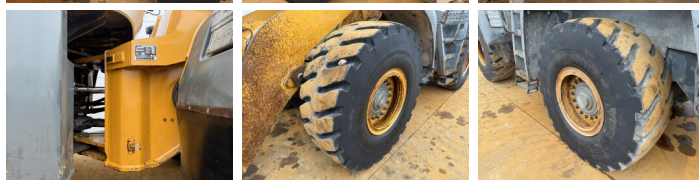

Liebherr

Liebherr L550

€ 39.500escl.

Anno **2015**
Numero di riferimento **BM007250**
Ore **12.729**

Algemeen

Genere **L550**
Posizione **Veldhoven, Netherlands**
Certificaat **CE + EPA**

Descrizione

Available at Boss Machinery! This Liebherr L550 Wheel Loader from 2015 has an engine power of 140 kW and counts 12729 operational hours. The total weight of this Liebherr L550 is 20500 kg and the dimensions are -. Furthermore, this L550 is equipped with Bluetooth, Heated Seat, Aria condizionata, Camera, Radio, Ingrassaggio centralizzato. The Liebherr Wheel Loader also has a CE + EPA marking. Do you want more information or do you want to try the Liebherr L550 at our yard? Please let us know.

Maten / Gewichten

Peso **20500**

Technische informatie

Guidare le configurazioni **4x4**

Motor informatie

Marchio del motore **Liebherr**
?????????? ???? **D934 A7**
Cilindri **6**
Turbo
Capacità in kW **140**

Banden / Rupsen

70% 70% **20.5R25**
60% 60% **20.5R25**

BOSS

MACHINERY