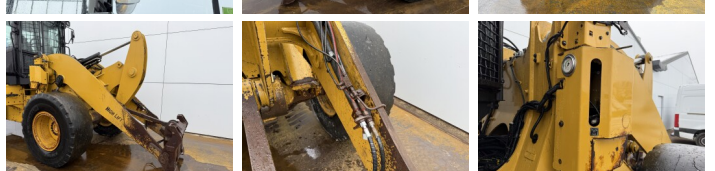

Caterpillar

Caterpillar 926M

€ 34.500escl.

Anno **2019**
Numero di riferimento **BM007220**
Ore **17.460**

Algemeen

Genere **926M**
Posizione **Veldhoven, Netherlands**
Dutch vehicle
Certificaat **CE + EPA**

Descrizione

Available at Boss Machinery! This Caterpillar 926M Wheel Loader from 2019 has an engine power of 114 kW and counts 17460 operational hours. Always worked in The Netherlands. The total weight of this Caterpillar 926M is 13400 kg and the dimensions are 7.13 x 2.50 x 3.40. Furthermore, this 926M is equipped with Radio, Electrical Mirrors, Bluetooth, Weighing system, Attacco rapido, Climate Control, Aria condizionata, Ventilated Seat, Heated Seat, Camera, Ingrassaggio centralizzato. The Caterpillar Wheel Loader also has a CE + EPA marking. Do you want more information or do you want to try the Caterpillar 926M at our yard? Please let us know.

Maten / Gewichten

Peso **13400**
Dimensioni L*L*A **7.13 x 2.50 x 3.40**

Technische informatie

Guidare le configurazioni **4x4**

Motor informatie

Marchio del motore **Caterpillar**
?????????? ??????
Cilindri **6**
Turbo
Capacità in kW **114**

BOSS
MACHINERY