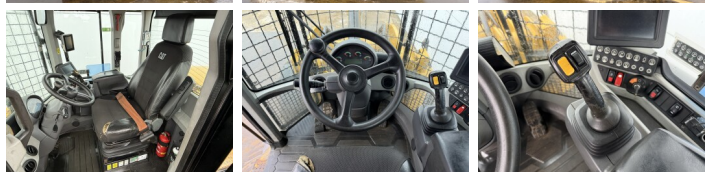

Caterpillar

Caterpillar 926M

€ 34.500escl.

Anno **2019**
Numero di riferimento **BM007220**
Ore **17.460**

Algemeen

Genere **926M**
Posizione **Veldhoven, Netherlands**
Dutch vehicle
Certificaat **CE + EPA**

Descrizione

Available at Boss Machinery! This Caterpillar 926M Wheel Loader from 2019 has an engine power of 114 kW and counts 17460 operational hours. Always worked in The Netherlands. The total weight of this Caterpillar 926M is 13400 kg and the dimensions are 7.13 x 2.50 x 3.40. Furthermore, this 926M is equipped with Radio, Electrical Mirrors, Bluetooth, Weighing system, Attacco rapido, Climate Control, Aria condizionata, Ventilated Seat, Heated Seat, Camera, Ingrassaggio centralizzato. The Caterpillar Wheel Loader also has a CE + EPA marking. Do you want more information or do you want to try the Caterpillar 926M at our yard? Please let us know.

Maten / Gewichten

Peso **13400**
Dimensioni L*L*A **7.13 x 2.50 x 3.40**

Technische informatie

Guidare le configurazioni **4x4**

Motor informatie

Marchio del motore **Caterpillar**
?????????? ??????
Cilindri **6**
Turbo
Capacità in kW **114**

BOSS
MACHINERY