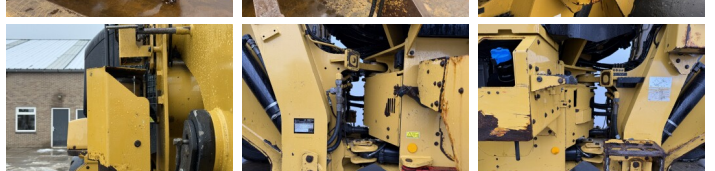

Caterpillar

Caterpillar 926M

€ 34.500escl.

Anno **2019**
Numero di riferimento **BM007220**
Ore **17.460**

Algemeen

Genere **926M**
Posizione **Veldhoven, Netherlands**
Dutch vehicle
Certificaat **CE + EPA**

Descrizione

Available at Boss Machinery! This Caterpillar 926M Wheel Loader from 2019 has an engine power of 114 kW and counts 17460 operational hours. Always worked in The Netherlands. The total weight of this Caterpillar 926M is 13400 kg and the dimensions are 7.13 x 2.50 x 3.40. Furthermore, this 926M is equipped with Radio, Electrical Mirrors, Bluetooth, Weighing system, Attacco rapido, Climate Control, Aria condizionata, Ventilated Seat, Heated Seat, Camera, Ingrassaggio centralizzato. The Caterpillar Wheel Loader also has a CE + EPA marking. Do you want more information or do you want to try the Caterpillar 926M at our yard? Please let us know.

Maten / Gewichten

Peso **13400**
Dimensioni L*L*A **7.13 x 2.50 x 3.40**

Technische informatie

Guidare le configurazioni **4x4**

Motor informatie

Marchio del motore **Caterpillar**
?????????? ??????
Cilindri **6**
Turbo
Capacità in kW **114**

BOSS
MACHINERY