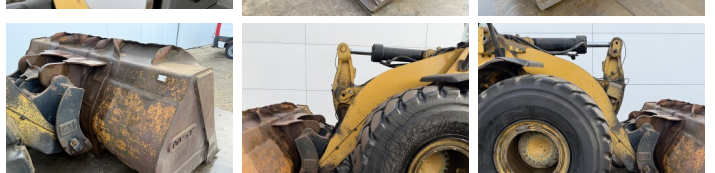

Caterpillar

Caterpillar 966K

€ 45.000escl.

Anno 2012
Numero di riferimento BM007208

Algemeen

Genere 966K
Posizione Veldhoven, Netherlands
Certificaat CE

Descrizione

Available at Boss Machinery! This Caterpillar 966K Wheel Loader from 2012 has an engine power of 219 kW and counts 0 operational hours. The total weight of this Caterpillar 966K is 24000 kg and the dimensions are 8.57 x 3.08 x 3.59 . Furthermore, this 966K is equipped with Bluetooth, Backup alarm, Climate Control, Aria condizionata, Joystick steering, Radio, Camera, 3rd Function , Attacco rapido, Ingrassaggio centralizzato. The Caterpillar Wheel Loader also has a CE marking. Do you want more information or do you want to try the Caterpillar 966K at our yard? Please let us know.

Maten / Gewichten

Dimensioni L*L*A 8.57 x 3.08 x 3.59
Peso 24000

Technische informatie

Guidare le configurazioni 4x4

Motor informatie

Marchio del motore Caterpillar
?????????? ?????? C9.3 ACERT
Cilindri 6
Turbo
Capacità in kW 219

Banden / Rupsen

70% 70% 26.5R25
70% 70% 26.5R25

BOSS

MACHINERY

Opties

Bluetooth

Backup alarm

Climate Control

Aria condizionata

Joystick steering

Radio

Camera

3rd Function

Attacco rapido

Ingrassaggio centralizzato