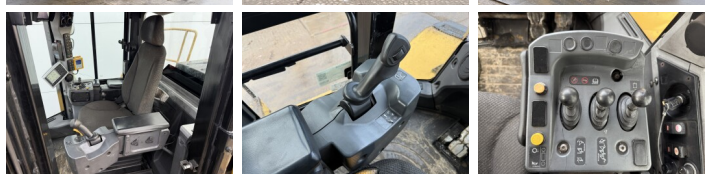

Caterpillar

Caterpillar 966K

€ 45.000escl.

Anno 2012
Numero di riferimento BM007208

Algemeen

Genere 966K
Posizione Veldhoven, Netherlands
Certificaat CE

Descrizione

Available at Boss Machinery! This Caterpillar 966K Wheel Loader from 2012 has an engine power of 219 kW and counts 0 operational hours. The total weight of this Caterpillar 966K is 24000 kg and the dimensions are 8.57 x 3.08 x 3.59 . Furthermore, this 966K is equipped with Bluetooth, Backup alarm, Climate Control, Aria condizionata, Joystick steering, Radio, Camera, 3rd Function , Attacco rapido, Ingrassaggio centralizzato. The Caterpillar Wheel Loader also has a CE marking. Do you want more information or do you want to try the Caterpillar 966K at our yard? Please let us know.

Maten / Gewichten

Dimensioni L*L*A 8.57 x 3.08 x 3.59
Peso 24000

Technische informatie

Guidare le configurazioni 4x4

Motor informatie

Marchio del motore Caterpillar
?????????? ?????? C9.3 ACERT
Cilindri 6
Turbo
Capacità in kW 219

Banden / Rupsen

70% 70% 26.5R25
70% 70% 26.5R25

BOSS

MACHINERY

Opties

Bluetooth

Backup alarm

Climate Control

Aria condizionata

Joystick steering

Radio

Camera

3rd Function

Attacco rapido

Ingrassaggio centralizzato