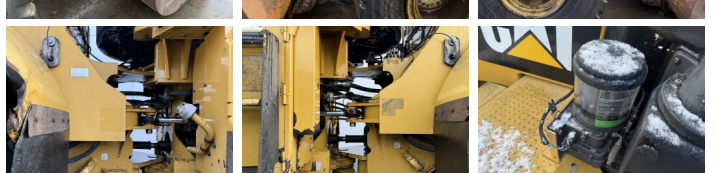

Caterpillar

Caterpillar 966K

€ 45.000escl.

Anno 2012
Numero di riferimento BM007208

Algemeen

Genere 966K
Posizione Veldhoven, Netherlands
Certificaat CE

Descrizione

Available at Boss Machinery! This Caterpillar 966K Wheel Loader from 2012 has an engine power of 219 kW and counts 0 operational hours. The total weight of this Caterpillar 966K is 24000 kg and the dimensions are 8.57 x 3.08 x 3.59 . Furthermore, this 966K is equipped with Bluetooth, Backup alarm, Climate Control, Aria condizionata, Joystick steering, Radio, Camera, 3rd Function , Attacco rapido, Ingrassaggio centralizzato. The Caterpillar Wheel Loader also has a CE marking. Do you want more information or do you want to try the Caterpillar 966K at our yard? Please let us know.

Maten / Gewichten

Dimensioni L*L*A 8.57 x 3.08 x 3.59
Peso 24000

Technische informatie

Guidare le configurazioni 4x4

Motor informatie

Marchio del motore Caterpillar
?????????? ?????? C9.3 ACERT
Cilindri 6
Turbo
Capacità in kW 219

Banden / Rupsen

70% 70% 26.5R25
70% 70% 26.5R25

BOSS

MACHINERY

Opties

Bluetooth

Backup alarm

Climate Control

Aria condizionata

Joystick steering

Radio

Camera

3rd Function

Attacco rapido

Ingrassaggio centralizzato