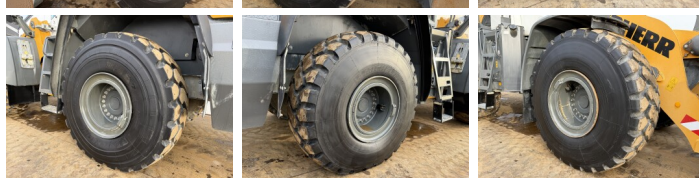

Liebherr

Liebherr L566

BOSS
MACHINERY

Anno **2020**
Numero di riferimento **BM007176**
Ore **9.134**

Algemeen

Genere **L566**
Posizione **Veldhoven, Netherlands**
Certificaat **CE**

Available at Boss Machinery! This Liebherr L566 Wheel Loader from 2020 has an engine power of 200 kW and counts 9134 operational hours. The total weight of this Liebherr L566 is 27500 kg and the dimensions are 9.27 x 3.20 x 3.80. Furthermore, this L566 is equipped with Climate Control, Aria condizionata, Radio, Camera, CDC Steering, Heated Seat, Bluetooth. The Liebherr Wheel Loader also has a CE marking. Do you want more information or do you want to try the Liebherr L566 at our yard? Please let us know.

Descrizione

Maten / Gewichten

Peso **27500**
Dimensioni L*L*A **9.27 x 3.20 x 3.80**

Technische informatie

German Machine
Guidare le configurazioni **4x4**

Motor informatie

Marchio del motore **Liebherr**
?????????? ?????? **D936 A7-25**
Cilindri **6**
Turbo
Capacità in kW **200**

Banden / Rupsen

70% 70% **26.5R25**
70% 70% **26.5R25**

Opties

Climate Control
Aria condizionata
Radio
Camera
CDC Steering
Heated Seat
Bluetooth