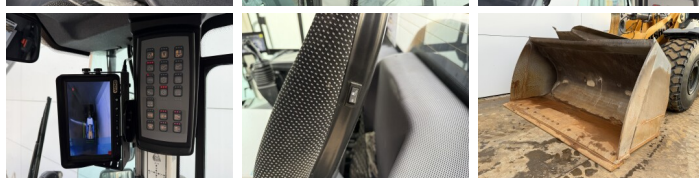

Liebherr

Liebherr L566

BOSS
MACHINERY

Anno **2020**
Numero di riferimento **BM007176**
Ore **9.134**

Algemeen

Genere **L566**
Posizione **Veldhoven, Netherlands**
Certificaat **CE**

Available at Boss Machinery! This Liebherr L566 Wheel Loader from 2020 has an engine power of 200 kW and counts 9134 operational hours. The total weight of this Liebherr L566 is 27500 kg and the dimensions are 9.27 x 3.20 x 3.80. Furthermore, this L566 is equipped with Climate Control, Aria condizionata, Radio, Camera, CDC Steering, Heated Seat, Bluetooth. The Liebherr Wheel Loader also has a CE marking. Do you want more information or do you want to try the Liebherr L566 at our yard? Please let us know.

Descrizione

Maten / Gewichten

Peso **27500**
Dimensioni L*L*A **9.27 x 3.20 x 3.80**

Technische informatie

German Machine
Guidare le configurazioni **4x4**

Motor informatie

Marchio del motore **Liebherr**
?????????? ?????? **D936 A7-25**
Cilindri **6**
Turbo
Capacità in kW **200**

Banden / Rupsen

70% 70% **26.5R25**
70% 70% **26.5R25**

Opties

Climate Control
Aria condizionata
Radio
Camera
CDC Steering
Heated Seat
Bluetooth