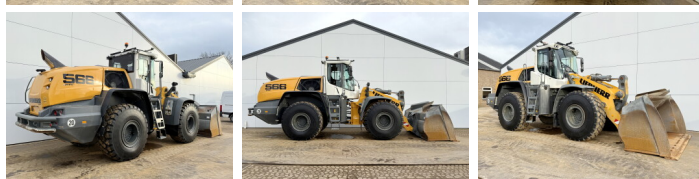

Liebherr

Liebherr L566

BOSS
MACHINERY

Anno **2020**
Numero di riferimento **BM007176**
Ore **9.134**

Algemeen

Genere **L566**
Posizione **Veldhoven, Netherlands**
Certificaat **CE**

Available at Boss Machinery! This Liebherr L566 Wheel Loader from 2020 has an engine power of 200 kW and counts 9134 operational hours. The total weight of this Liebherr L566 is 27500 kg and the dimensions are 9.27 x 3.20 x 3.80. Furthermore, this L566 is equipped with Climate Control, Aria condizionata, Radio, Camera, CDC Steering, Heated Seat, Bluetooth. The Liebherr Wheel Loader also has a CE marking. Do you want more information or do you want to try the Liebherr L566 at our yard? Please let us know.

Descrizione

Maten / Gewichten

Peso **27500**
Dimensioni L*L*A **9.27 x 3.20 x 3.80**

Technische informatie

German Machine
Guidare le configurazioni **4x4**

Motor informatie

Marchio del motore **Liebherr**
?????????? ?????? **D936 A7-25**
Cilindri **6**
Turbo
Capacità in kW **200**

Banden / Rupsen

70% 70% **26.5R25**
70% 70% **26.5R25**

Opties

Climate Control
Aria condizionata
Radio
Camera
CDC Steering
Heated Seat
Bluetooth