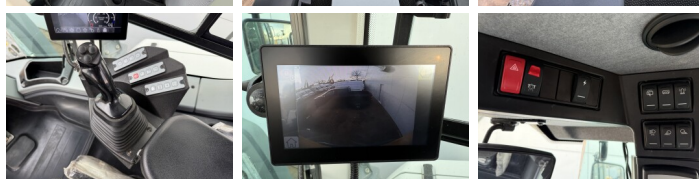

Liebherr

Liebherr L566

BOSS
MACHINERY

Anno **2020**
Numero di riferimento **BM007176**
Ore **9.134**

Algemeen

Genere **L566**
Posizione **Veldhoven, Netherlands**
Certificaat **CE**

Available at Boss Machinery! This Liebherr L566 Wheel Loader from 2020 has an engine power of 200 kW and counts 9134 operational hours. The total weight of this Liebherr L566 is 27500 kg and the dimensions are 9.27 x 3.20 x 3.80. Furthermore, this L566 is equipped with Climate Control, Aria condizionata, Radio, Camera, CDC Steering, Heated Seat, Bluetooth. The Liebherr Wheel Loader also has a CE marking. Do you want more information or do you want to try the Liebherr L566 at our yard? Please let us know.

Banden / Rupsen

70% 70% **26.5R25**
70% 70% **26.5R25**

Opties

Climate Control
Aria condizionata
Radio
Camera
CDC Steering
Heated Seat
Bluetooth