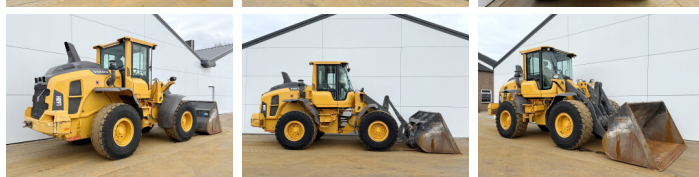

Volvo

Volvo L60H

€ 69.500escl.

Anno **2021**
Numero di riferimento **BM007063**
Ore **10.582**

Algemeen

Genere **L60H**
Posizione **Veldhoven, Netherlands**
Certificaat **EPA**

Descrizione

Available at Boss Machinery! This Volvo L60H Wheel Loader from 2021 has an engine power of 122 kW and counts 10582 operational hours. The total weight of this Volvo L60H is 13600 kg and the dimensions are 7.96 x 2.44 x 3.26. Furthermore, this L60H is equipped with Camera, Radio, Electrical Mirrors, Bluetooth, Attacco rapido, Climate Control, Aria condizionata, Heated Seat. The Volvo Wheel Loader also has a EPA marking. Do you want more information or do you want to try the Volvo L60H at our yard? Please let us know.

Maten / Gewichten

Dimensioni L*L*A **7.96 x 2.44 x 3.26**
Peso **13600**

Technische informatie

Guidare le configurazioni **4x4**

Motor informatie

Marchio del motore **Volvo**
?????????? ???? **D6J**
Cilindri **6**
Turbo
Capacità in kW **122**

Banden / Rupsen

60% 30% **20.5R25**
30% 30% **20.5R25**

BOSS

MACHINERY