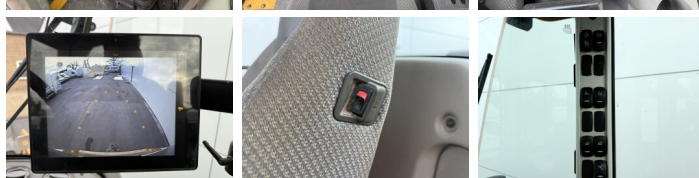

Volvo

Volvo L60H

€ 69.500escl.

Anno **2021**
Numero di riferimento **BM007063**
Ore **10.582**

Algemeen

Genere **L60H**
Posizione **Veldhoven, Netherlands**
Certificaat **EPA**

Descrizione

Available at Boss Machinery! This Volvo L60H Wheel Loader from 2021 has an engine power of 122 kW and counts 10582 operational hours. The total weight of this Volvo L60H is 13600 kg and the dimensions are 7.96 x 2.44 x 3.26. Furthermore, this L60H is equipped with Camera, Radio, Electrical Mirrors, Bluetooth, Attacco rapido, Climate Control, Aria condizionata, Heated Seat. The Volvo Wheel Loader also has a EPA marking. Do you want more information or do you want to try the Volvo L60H at our yard? Please let us know.

Maten / Gewichten

Dimensioni L*L*A **7.96 x 2.44 x 3.26**
Peso **13600**

Technische informatie

Guidare le configurazioni **4x4**

Motor informatie

Marchio del motore **Volvo**
?????????? ???? **D6J**
Cilindri **6**
Turbo
Capacità in kW **122**

Banden / Rupsen

60% 30% **20.5R25**
30% 30% **20.5R25**

BOSS

MACHINERY