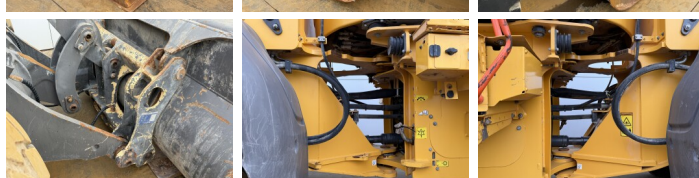

Volvo

Volvo L60H

€ 69.500escl.

Anno **2021**
Numero di riferimento **BM007063**
Ore **10.582**

Algemeen

Genere **L60H**
Posizione **Veldhoven, Netherlands**
Certificaat **EPA**

Descrizione

Available at Boss Machinery! This Volvo L60H Wheel Loader from 2021 has an engine power of 122 kW and counts 10582 operational hours. The total weight of this Volvo L60H is 13600 kg and the dimensions are 7.96 x 2.44 x 3.26. Furthermore, this L60H is equipped with Camera, Radio, Electrical Mirrors, Bluetooth, Attacco rapido, Climate Control, Aria condizionata, Heated Seat. The Volvo Wheel Loader also has a EPA marking. Do you want more information or do you want to try the Volvo L60H at our yard? Please let us know.

Banden / Rupsen

60% 30% **20.5R25**
30% 30% **20.5R25**

BOSS

MACHINERY

Opties

Camera

Radio

Electrical Mirrors