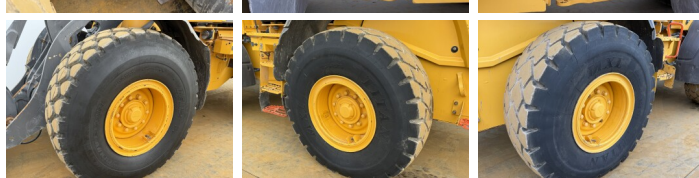

Volvo

Volvo L60H

€ 69.500escl.

Anno **2021**
Numero di riferimento **BM007063**
Ore **10.582**

Algemeen

Genere **L60H**
Posizione **Veldhoven, Netherlands**
Certificaat **EPA**

Descrizione

Available at Boss Machinery! This Volvo L60H Wheel Loader from 2021 has an engine power of 122 kW and counts 10582 operational hours. The total weight of this Volvo L60H is 13600 kg and the dimensions are 7.96 x 2.44 x 3.26. Furthermore, this L60H is equipped with Camera, Radio, Electrical Mirrors, Bluetooth, Attacco rapido, Climate Control, Aria condizionata, Heated Seat. The Volvo Wheel Loader also has a EPA marking. Do you want more information or do you want to try the Volvo L60H at our yard? Please let us know.

Banden / Rupsen

60% 30% **20.5R25**
30% 30% **20.5R25**

BOSS

MACHINERY

Opties

Camera

Radio

Electrical Mirrors