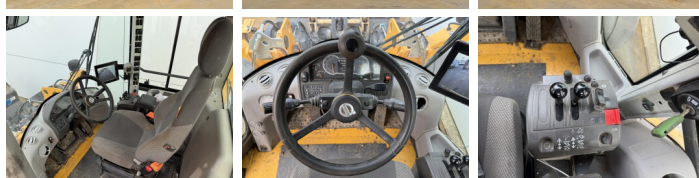

Volvo

Volvo L60H

€ 69.500escl.

Anno **2021**
Numero di riferimento **BM007063**
Ore **10.582**

Algemeen

Genere **L60H**
Posizione **Veldhoven, Netherlands**
Certificaat **EPA**

Descrizione

Available at Boss Machinery! This Volvo L60H Wheel Loader from 2021 has an engine power of 122 kW and counts 10582 operational hours. The total weight of this Volvo L60H is 13600 kg and the dimensions are 7.96 x 2.44 x 3.26. Furthermore, this L60H is equipped with Camera, Radio, Electrical Mirrors, Bluetooth, Attacco rapido, Climate Control, Aria condizionata, Heated Seat. The Volvo Wheel Loader also has a EPA marking. Do you want more information or do you want to try the Volvo L60H at our yard? Please let us know.

Maten / Gewichten

Dimensioni L*L*A **7.96 x 2.44 x 3.26**
Peso **13600**

Technische informatie

Guidare le configurazioni **4x4**

Motor informatie

Marchio del motore **Volvo**
?????????? ???? **D6J**
Cilindri **6**
Turbo
Capacità in kW **122**

Banden / Rupsen

60% 30% **20.5R25**
30% 30% **20.5R25**

BOSS

MACHINERY