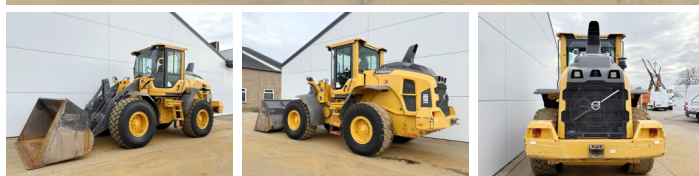

Volvo

Volvo L60H

€ 69.500escl.

Anno **2021**
Numero di riferimento **BM007063**
Ore **10.582**

Algemeen

Genere **L60H**
Posizione **Veldhoven, Netherlands**
Certificaat **EPA**

Descrizione

Available at Boss Machinery! This Volvo L60H Wheel Loader from 2021 has an engine power of 122 kW and counts 10582 operational hours. The total weight of this Volvo L60H is 13600 kg and the dimensions are 7.96 x 2.44 x 3.26. Furthermore, this L60H is equipped with Camera, Radio, Electrical Mirrors, Bluetooth, Attacco rapido, Climate Control, Aria condizionata, Heated Seat. The Volvo Wheel Loader also has a EPA marking. Do you want more information or do you want to try the Volvo L60H at our yard? Please let us know.

Maten / Gewichten

Dimensioni L*L*A **7.96 x 2.44 x 3.26**
Peso **13600**

Technische informatie

Guidare le configurazioni **4x4**

Motor informatie

Marchio del motore **Volvo**
?????????? ???? **D6J**
Cilindri **6**
Turbo
Capacità in kW **122**

Banden / Rupsen

60% 30% **20.5R25**
30% 30% **20.5R25**

BOSS

MACHINERY

Opties

Camera

Radio

Electrical Mirrors