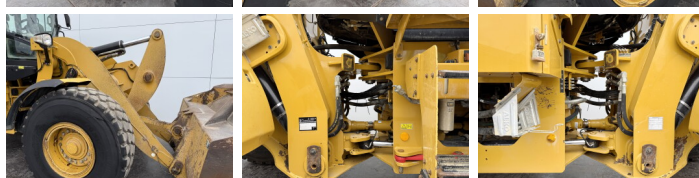

Caterpillar

Caterpillar 938K

BOSS
MACHINERY

Anno **2013**
Numero di riferimento **BM006976**
Ore **16.182**

Algemeen

Genere **938K**
Posizione **Veldhoven, Netherlands**
Certificaat **CE + EPA**
Available at Boss Machinery! This Caterpillar 938K Wheel Loader from 2013 has an engine power of 129 kW and counts 16182 operational hours. The total weight of this Caterpillar 938K is 15800 kg and the dimensions are 7.68 x 2.82 x 3.36. Furthermore, this 938K is equipped with AdBlue, Camera, Aria condizionata, Ingrassaggio centralizzato. The Caterpillar Wheel Loader also has a CE + EPA marking. Do you want more information or do you want to try the Caterpillar 938K at our yard? Please let us know.

Descrizione

Maten / Gewichten

Dimensioni L*L*A **7.68 x 2.82 x 3.36**
Peso **15800**

Technische informatie

Guidare le configurazioni **4x4**

Motor informatie

Marchio del motore **Caterpillar**
?????????? ???? **C6.6**
Cilindri **6**
Turbo
Capacità in kW **129**

Banden / Rupsen

80% 80% **20.5R25**
80% 80% **20.5R25**

Opties

AdBlue

Camera
Aria condizionata
Ingrassaggio centralizzato