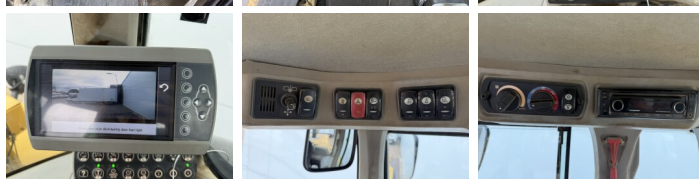

Caterpillar

Caterpillar 938K

BOSS
MACHINERY

Anno **2013**
Numero di riferimento **BM006976**
Ore **16.182**

Algemeen

Genere **938K**
Posizione **Veldhoven, Netherlands**
Certificaat **CE + EPA**
Available at Boss Machinery! This Caterpillar 938K Wheel Loader from 2013 has an engine power of 129 kW and counts 16182 operational hours. The total weight of this Caterpillar 938K is 15800 kg and the dimensions are 7.68 x 2.82 x 3.36. Furthermore, this 938K is equipped with Camera, Aria condizionata, AdBlue, Ingrassaggio centralizzato. The Caterpillar Wheel Loader also has a CE + EPA marking. Do you want more information or do you want to try the Caterpillar 938K at our yard? Please let us know.

Descrizione

Maten / Gewichten

Dimensioni L*L*A **7.68 x 2.82 x 3.36**
Peso **15800**

Technische informatie

Guidare le configurazioni **4x4**

Motor informatie

Marchio del motore **Caterpillar**
?????????? ?????? **C6.6**
Cilindri **6**
Turbo
Capacità in kW **129**

Banden / Rupsen

80% 80% **20.5R25**
80% 80% **20.5R25**

Opties

Camera

Aria condizionata
AdBlue
Ingrassaggio centralizzato