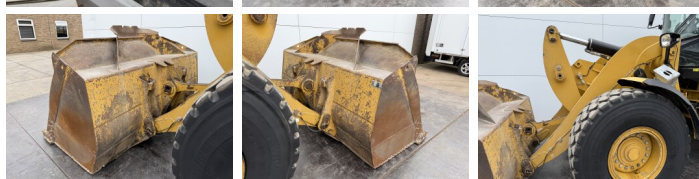

Caterpillar

Caterpillar 938K

BOSS
MACHINERY

Anno **2013**
Numero di riferimento **BM006976**
Ore **16.182**

Algemeen

Genere **938K**
Posizione **Veldhoven, Netherlands**
Certificaat **CE + EPA**
Available at Boss Machinery! This Caterpillar 938K Wheel Loader from 2013 has an engine power of 129 kW and counts 16182 operational hours. The total weight of this Caterpillar 938K is 15800 kg and the dimensions are 7.68 x 2.82 x 3.36. Furthermore, this 938K is equipped with Camera, Aria condizionata, AdBlue, Ingrassaggio centralizzato. The Caterpillar Wheel Loader also has a CE + EPA marking. Do you want more information or do you want to try the Caterpillar 938K at our yard? Please let us know.

Descrizione

Maten / Gewichten

Dimensioni L*L*A **7.68 x 2.82 x 3.36**
Peso **15800**

Technische informatie

Guidare le configurazioni **4x4**

Motor informatie

Marchio del motore **Caterpillar**
?????????? ?????? **C6.6**
Cilindri **6**
Turbo
Capacità in kW **129**

Banden / Rupsen

80% 80% **20.5R25**
80% 80% **20.5R25**

Opties

Camera

Aria condizionata
AdBlue
Ingrassaggio centralizzato