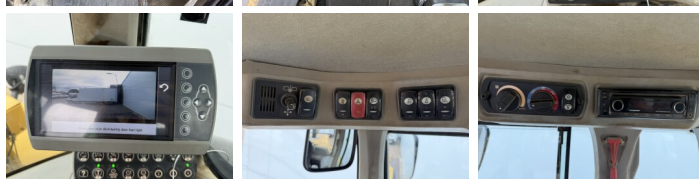

Caterpillar

Caterpillar 938K

BOSS
MACHINERY

Anno **2013**
Numero di riferimento **BM006976**
Ore **16.182**

Algemeen

Genere **938K**
Posizione **Veldhoven, Netherlands**
Certificaat **CE + EPA**
Available at Boss Machinery! This Caterpillar 938K Wheel Loader from 2013 has an engine power of 129 kW and counts 16182 operational hours. The total weight of this Caterpillar 938K is 15800 kg and the dimensions are 7.68 x 2.82 x 3.36. Furthermore, this 938K is equipped with AdBlue, Camera, Aria condizionata, Ingrassaggio centralizzato. The Caterpillar Wheel Loader also has a CE + EPA marking. Do you want more information or do you want to try the Caterpillar 938K at our yard? Please let us know.

Descrizione

Maten / Gewichten

Dimensioni L*L*A **7.68 x 2.82 x 3.36**
Peso **15800**

Technische informatie

Guidare le configurazioni **4x4**

Motor informatie

Marchio del motore **Caterpillar**
?????????? ???? **C6.6**
Cilindri **6**
Turbo
Capacità in kW **129**

Banden / Rupsen

80% 80% **20.5R25**
80% 80% **20.5R25**

Opties

AdBlue

Camera
Aria condizionata
Ingrassaggio centralizzato