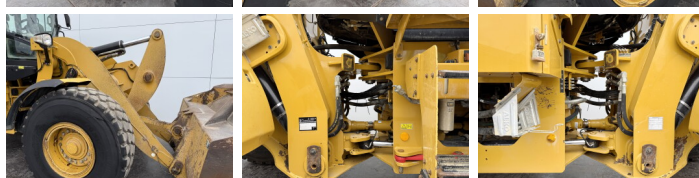

Caterpillar

Caterpillar 938K

BOSS
MACHINERY

Anno **2013**
Numero di riferimento **BM006976**
Ore **16.182**

Algemeen

Genere **938K**
Posizione **Veldhoven, Netherlands**
Certificaat **CE + EPA**
Available at Boss Machinery! This Caterpillar 938K Wheel Loader from 2013 has an engine power of 129 kW and counts 16182 operational hours. The total weight of this Caterpillar 938K is 15800 kg and the dimensions are 7.68 x 2.82 x 3.36. Furthermore, this 938K is equipped with Camera, Aria condizionata, AdBlue, Ingrassaggio centralizzato. The Caterpillar Wheel Loader also has a CE + EPA marking. Do you want more information or do you want to try the Caterpillar 938K at our yard? Please let us know.

Descrizione

Maten / Gewichten

Dimensioni L*L*A **7.68 x 2.82 x 3.36**
Peso **15800**

Technische informatie

Guidare le configurazioni **4x4**

Motor informatie

Marchio del motore **Caterpillar**
?????????? ?????? **C6.6**
Cilindri **6**
Turbo
Capacità in kW **129**

Banden / Rupsen

80% 80% **20.5R25**
80% 80% **20.5R25**

Opties

Camera

Aria condizionata
AdBlue
Ingrassaggio centralizzato