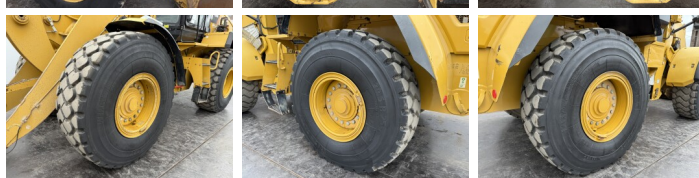

Caterpillar

Caterpillar 938K

BOSS
MACHINERY

Anno **2013**
Numero di riferimento **BM006976**
Ore **16.182**

Algemeen

Genere **938K**
Posizione **Veldhoven, Netherlands**
Certificaat **CE + EPA**
Available at Boss Machinery! This Caterpillar 938K Wheel Loader from 2013 has an engine power of 129 kW and counts 16182 operational hours. The total weight of this Caterpillar 938K is 15800 kg and the dimensions are 7.68 x 2.82 x 3.36. Furthermore, this 938K is equipped with Camera, Aria condizionata, AdBlue, Ingrassaggio centralizzato. The Caterpillar Wheel Loader also has a CE + EPA marking. Do you want more information or do you want to try the Caterpillar 938K at our yard? Please let us know.

Descrizione

Maten / Gewichten

Dimensioni L*L*A **7.68 x 2.82 x 3.36**
Peso **15800**

Technische informatie

Guidare le configurazioni **4x4**

Motor informatie

Marchio del motore **Caterpillar**
?????????? ?????? **C6.6**
Cilindri **6**
Turbo
Capacità in kW **129**

Banden / Rupsen

80% 80% **20.5R25**
80% 80% **20.5R25**

Opties

Camera

Aria condizionata
AdBlue
Ingrassaggio centralizzato