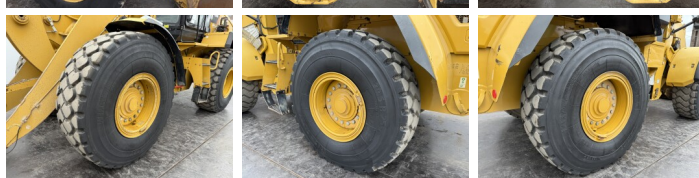

Caterpillar

Caterpillar 938K

BOSS
MACHINERY

Anno **2013**
Numero di riferimento **BM006976**
Ore **16.182**

Algemeen

Genere **938K**
Posizione **Veldhoven, Netherlands**
Certificaat **CE + EPA**
Available at Boss Machinery! This Caterpillar 938K Wheel Loader from 2013 has an engine power of 129 kW and counts 16182 operational hours. The total weight of this Caterpillar 938K is 15800 kg and the dimensions are 7.68 x 2.82 x 3.36. Furthermore, this 938K is equipped with AdBlue, Camera, Aria condizionata, Ingrassaggio centralizzato. The Caterpillar Wheel Loader also has a CE + EPA marking. Do you want more information or do you want to try the Caterpillar 938K at our yard? Please let us know.

Descrizione

Maten / Gewichten

Dimensioni L*L*A **7.68 x 2.82 x 3.36**
Peso **15800**

Technische informatie

Guidare le configurazioni **4x4**

Motor informatie

Marchio del motore **Caterpillar**
?????????? ???? **C6.6**
Cilindri **6**
Turbo
Capacità in kW **129**

Banden / Rupsen

80% 80% **20.5R25**
80% 80% **20.5R25**

Opties

AdBlue

Camera
Aria condizionata
Ingrassaggio centralizzato