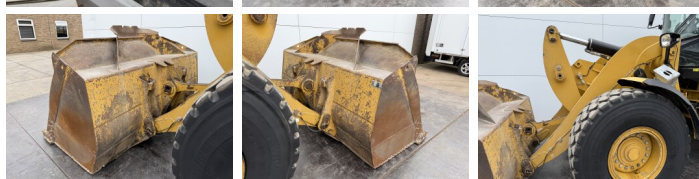

Caterpillar

Caterpillar 938K

BOSS
MACHINERY

Anno **2013**
Numero di riferimento **BM006976**
Ore **16.182**

Algemeen

Genere **938K**
Posizione **Veldhoven, Netherlands**
Certificaat **CE + EPA**
Available at Boss Machinery! This Caterpillar 938K Wheel Loader from 2013 has an engine power of 129 kW and counts 16182 operational hours. The total weight of this Caterpillar 938K is 15800 kg and the dimensions are 7.68 x 2.82 x 3.36. Furthermore, this 938K is equipped with AdBlue, Camera, Aria condizionata, Ingrassaggio centralizzato. The Caterpillar Wheel Loader also has a CE + EPA marking. Do you want more information or do you want to try the Caterpillar 938K at our yard? Please let us know.

Descrizione

Maten / Gewichten

Dimensioni L*L*A **7.68 x 2.82 x 3.36**
Peso **15800**

Technische informatie

Guidare le configurazioni **4x4**

Motor informatie

Marchio del motore **Caterpillar**
?????????? ???? **C6.6**
Cilindri **6**
Turbo
Capacità in kW **129**

Banden / Rupsen

80% 80% **20.5R25**
80% 80% **20.5R25**

Opties

AdBlue

Camera
Aria condizionata
Ingrassaggio centralizzato