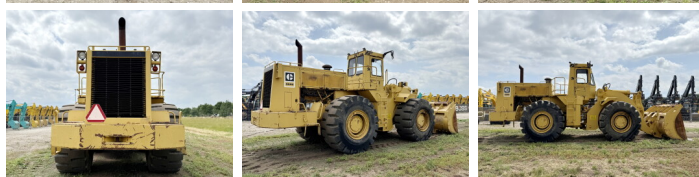

Caterpillar

Caterpillar 988B

BOSS
MACHINERY

€ 59.500escl.

Anno **1990**
Numero di riferimento **BC000278**
Ore **7.624**

Algemeen

Genere **988B**
Posizione **Veldhoven, Netherlands**
Certificaat **CE**
Chassis nummer **50W10067**

Descrizione

Available at Boss Machinery! This Caterpillar 988B Wheel Loader from 1990 has an engine power of 280 kW and counts 7624 operational hours. The total weight of this Caterpillar 988B is 45580 kg and the dimensions are 10.39 x 3.55 x 4.14. Furthermore, this 988B is equipped with Air Suspension Seat. The Caterpillar Wheel Loader also has a CE marking. Do you want more information or do you want to try the Caterpillar 988B at our yard? Please let us know.

Maten / Gewichten

Dimensioni L*L*A **10.39 x 3.55 x 4.14**
Peso **45580**

Technische informatie

Guidare le configurazioni **4x4**

Motor informatie

Marchio del motore **Caterpillar**
?????????? ???? **3408**
Cilindri **8**
Turbo
Capacità in kW **280**

Banden / Rupsen

90% 90% **35/65-33**
90% 90% **35/65-33**