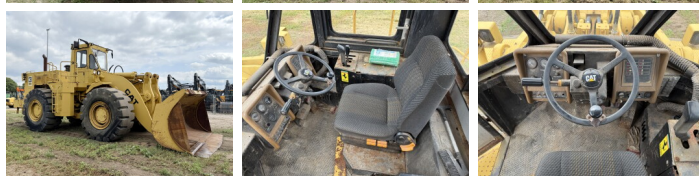

Caterpillar

Caterpillar 988B

BOSS
MACHINERY

€ 59.500escl.

Anno **1990**
Numero di riferimento **BC000278**
Ore **7.624**

Algemeen

Genere **988B**
Posizione **Veldhoven, Netherlands**
Certificaat **CE**
Chassis nummer **50W10067**

Descrizione

Available at Boss Machinery! This Caterpillar 988B Wheel Loader from 1990 has an engine power of 280 kW and counts 7624 operational hours. The total weight of this Caterpillar 988B is 45580 kg and the dimensions are 10.39 x 3.55 x 4.14. Furthermore, this 988B is equipped with Air Suspension Seat. The Caterpillar Wheel Loader also has a CE marking. Do you want more information or do you want to try the Caterpillar 988B at our yard? Please let us know.

Maten / Gewichten

Dimensioni L*L*A **10.39 x 3.55 x 4.14**
Peso **45580**

Technische informatie

Guidare le configurazioni **4x4**

Motor informatie

Marchio del motore **Caterpillar**
?????????? ???? **3408**
Cilindri **8**
Turbo
Capacità in kW **280**

Banden / Rupsen

90% 90% **35/65-33**
90% 90% **35/65-33**