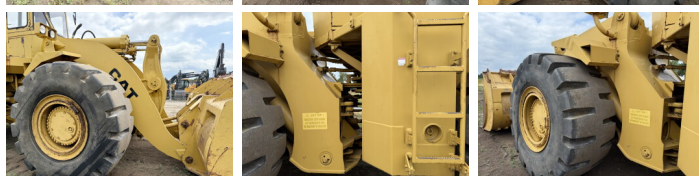

Caterpillar

Caterpillar 988B

BOSS
MACHINERY

€ 59.500escl.

Anno **1990**
Numero di riferimento **BC000278**
Ore **7.624**

Algemeen

Genere **988B**
Posizione **Veldhoven, Netherlands**
Certificaat **CE**
Chassis nummer **50W10067**

Descrizione

Available at Boss Machinery! This Caterpillar 988B Wheel Loader from 1990 has an engine power of 280 kW and counts 7624 operational hours. The total weight of this Caterpillar 988B is 45580 kg and the dimensions are 10.39 x 3.55 x 4.14. Furthermore, this 988B is equipped with Air Suspension Seat. The Caterpillar Wheel Loader also has a CE marking. Do you want more information or do you want to try the Caterpillar 988B at our yard? Please let us know.

Maten / Gewichten

Dimensioni L*L*A **10.39 x 3.55 x 4.14**
Peso **45580**

Technische informatie

Guidare le configurazioni **4x4**

Motor informatie

Marchio del motore **Caterpillar**
?????????? ???? **3408**
Cilindri **8**
Turbo
Capacità in kW **280**

Banden / Rupsen

90% 90% **35/65-33**
90% 90% **35/65-33**