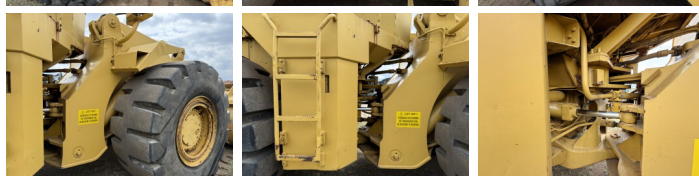

Caterpillar

Caterpillar 988B

BOSS
MACHINERY

€ 59.500escl.

Anno **1990**
Numero di riferimento **BC000278**
Ore **7.624**

Algemeen

Genere **988B**
Posizione **Veldhoven, Netherlands**
Certificaat **CE**
Chassis nummer **50W10067**

Descrizione

Available at Boss Machinery! This Caterpillar 988B Wheel Loader from 1990 has an engine power of 280 kW and counts 7624 operational hours. The total weight of this Caterpillar 988B is 45580 kg and the dimensions are 10.39 x 3.55 x 4.14. Furthermore, this 988B is equipped with Air Suspension Seat. The Caterpillar Wheel Loader also has a CE marking. Do you want more information or do you want to try the Caterpillar 988B at our yard? Please let us know.

Maten / Gewichten

Dimensioni L*L*A **10.39 x 3.55 x 4.14**
Peso **45580**

Technische informatie

Guidare le configurazioni **4x4**

Motor informatie

Marchio del motore **Caterpillar**
?????????? ???? **3408**
Cilindri **8**
Turbo
Capacità in kW **280**

Banden / Rupsen

90% 90% **35/65-33**
90% 90% **35/65-33**