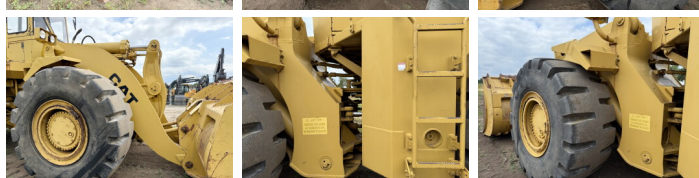

Caterpillar

Caterpillar 988B

BOSS
MACHINERY

€ 59.500escl.

Anno **1990**
Numero di riferimento **BC000278**
Ore **7.624**

Algemeen

Genere **988B**
Posizione **Veldhoven, Netherlands**
Certificaat **CE**
Chassis nummer **50W10067**

Descrizione

Available at Boss Machinery! This Caterpillar 988B Wheel Loader from 1990 has an engine power of 280 kW and counts 7624 operational hours. The total weight of this Caterpillar 988B is 45580 kg and the dimensions are 10.39 x 3.55 x 4.14. Furthermore, this 988B is equipped with Air Suspension Seat. The Caterpillar Wheel Loader also has a CE marking. Do you want more information or do you want to try the Caterpillar 988B at our yard? Please let us know.

Maten / Gewichten

Dimensioni L*L*A **10.39 x 3.55 x 4.14**
Peso **45580**

Technische informatie

Guidare le configurazioni **4x4**

Motor informatie

Marchio del motore **Caterpillar**
?????????? ???? **3408**
Cilindri **8**
Turbo
Capacità in kW **280**

Banden / Rupsen

90% 90% **35/65-33**
90% 90% **35/65-33**

Opties

Air Suspension Seat