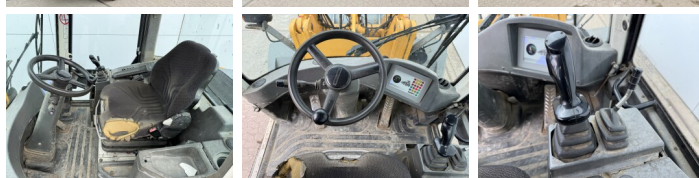

Descrizione

Available at Boss Machinery! This Liebherr L509 Stereo Wheel Loader from 2012 has an engine power of 61 kW and counts 6180 operational hours. The total weight of this Liebherr L509 Stereo is 8560 kg and the dimensions are 5.55 x 1.95 x 2.78. Furthermore, this L509 Stereo is equipped with Attacco rapido, Radio, Ingrassaggio centralizzato. The Liebherr Wheel Loader also has a CE marking. Do you want more information or do you want to try the Liebherr L509 Stereo at our yard? Please let us know.

Maten / Gewichten

Dimensioni L*L*A **5.55 x 1.95 x 2.78**
Peso **8560**

Technische informatie

Guidare le configurazioni **4x4 (4 Wheel Steering)**

Motor informatie

Marchio del motore **Deutz**
?????????? ?????? **TD 2011 L4 W**
Cilindri **4**
Capacità in kW **61**

Banden / Rupsen

20% 20% **405/70R20 Dunlop**
20% 20% **405/70R20 Dunlop**

Opties

Attacco rapido

Radio

Ingrassaggio centralizzato