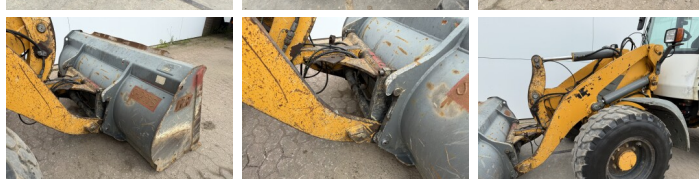

Liebherr

Liebherr L509 Stereo

BOSS
MACHINERY

€ 21.000escl.

Anno **2012**
Numero di riferimento **BM006678**
Ore **6.180**

Algemeen

Genere **L509 Stereo**
Posizione **Veldhoven, Netherlands**
Certificaat **CE**

Descrizione

Available at Boss Machinery! This Liebherr L509 Stereo Wheel Loader from 2012 has an engine power of 61 kW and counts 6180 operational hours. The total weight of this Liebherr L509 Stereo is 8560 kg and the dimensions are 5.55 x 1.95 x 2.78. Furthermore, this L509 Stereo is equipped with Attacco rapido, Radio, Ingrassaggio centralizzato. The Liebherr Wheel Loader also has a CE marking. Do you want more information or do you want to try the Liebherr L509 Stereo at our yard? Please let us know.

Maten / Gewichten

Dimensioni L*L*A **5.55 x 1.95 x 2.78**
Peso **8560**

Technische informatie

Guidare le configurazioni **4x4 (4 Wheel Steering)**

Motor informatie

Marchio del motore **Deutz**
?????????? ?????? **TD 2011 L4 W**
Cilindri **4**
Capacità in kW **61**

Banden / Rupsen

20% 20% **405/70R20 Dunlop**
20% 20% **405/70R20 Dunlop**

Opties

Attacco rapido

Radio

Ingrassaggio centralizzato