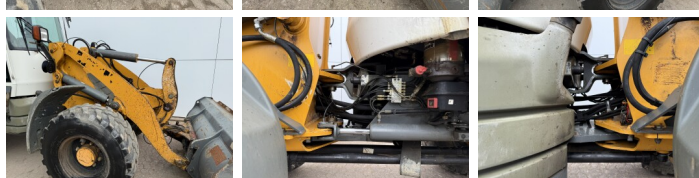

Descrizione

Available at Boss Machinery! This Liebherr L509 Stereo Wheel Loader from 2012 has an engine power of 61 kW and counts 6180 operational hours. The total weight of this Liebherr L509 Stereo is 8560 kg and the dimensions are 5.55 x 1.95 x 2.78. Furthermore, this L509 Stereo is equipped with Attacco rapido, Radio, Ingrassaggio centralizzato. The Liebherr Wheel Loader also has a CE marking. Do you want more information or do you want to try the Liebherr L509 Stereo at our yard? Please let us know.

Maten / Gewichten

Dimensioni L*L*A **5.55 x 1.95 x 2.78**
Peso **8560**

Technische informatie

Guidare le configurazioni **4x4 (4 Wheel Steering)**

Motor informatie

Marchio del motore **Deutz**
?????????? ?????? **TD 2011 L4 W**
Cilindri **4**
Capacità in kW **61**

Banden / Rupsen

20% 20% **405/70R20 Dunlop**
20% 20% **405/70R20 Dunlop**

Opties

Attacco rapido

Radio

Ingrassaggio centralizzato