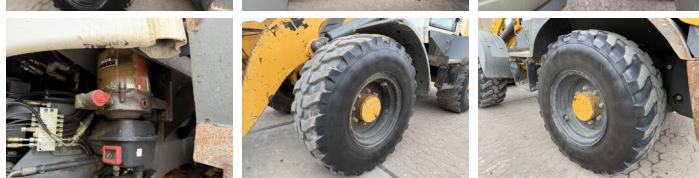

Descrizione

Available at Boss Machinery! This Liebherr L509 Stereo Wheel Loader from 2012 has an engine power of 61 kW and counts 6180 operational hours. The total weight of this Liebherr L509 Stereo is 8560 kg and the dimensions are 5.55 x 1.95 x 2.78. Furthermore, this L509 Stereo is equipped with Attacco rapido, Radio, Ingrassaggio centralizzato. The Liebherr Wheel Loader also has a CE marking. Do you want more information or do you want to try the Liebherr L509 Stereo at our yard? Please let us know.

Maten / Gewichten

Dimensioni L*L*A **5.55 x 1.95 x 2.78**
Peso **8560**

Technische informatie

Guidare le configurazioni **4x4 (4 Wheel Steering)**

Motor informatie

Marchio del motore **Deutz**
?????????? ?????? **TD 2011 L4 W**
Cilindri **4**
Capacità in kW **61**

Banden / Rupsen

20% 20% **405/70R20 Dunlop**
20% 20% **405/70R20 Dunlop**

Opties

Attacco rapido

Radio

Ingrassaggio centralizzato