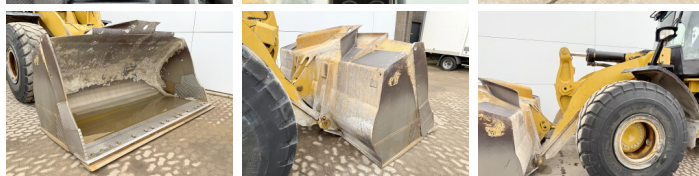

Available at Boss Machinery! This Caterpillar 966M Wheel Loader from 2016 has an engine power of 229 kW and counts 13129 operational hours. Always worked in The Netherlands. The total weight of this Caterpillar 966M is 24000 kg and the dimensions are 9.02 x 3.21 x 3.60. Furthermore, this 966M is equipped with Heated Seat, Bluetooth, Aria condizionata, Electrical Mirrors, Climate Control, Backup alarm, Radio, AdBlue, Heated Mirrors, Camera, Weighing system, 3rd Function , Joystick steering, Ingrassaggio centralizzato. The Caterpillar Wheel Loader also has a CE marking. Do you want more information or do you want to try the Caterpillar 966M at our yard? Please let us know.

Banden / Rupsen

40%	40%	26.5R25
40%	40%	26.5R25

Opties

Heated Seat

Bluetooth

Aria condizionata

Electrical Mirrors

Climate Control