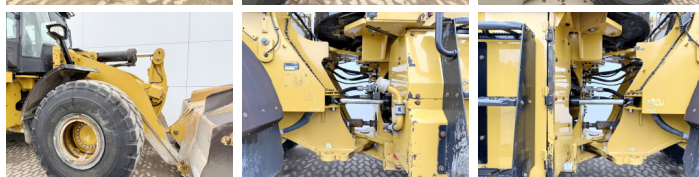

Caterpillar

Caterpillar 966M

BOSS
MACHINERY

Anno **2016**
Numero di riferimento **BM006613**
Ore **13.129**

Algemeen

Genere **966M**
Posizione **Veldhoven, Netherlands**
Dutch vehicle
Certificaat **CE**

Descrizione

Available at Boss Machinery! This Caterpillar 966M Wheel Loader from 2016 has an engine power of 229 kW and counts 13129 operational hours. Always worked in The Netherlands. The total weight of this Caterpillar 966M is 24000 kg and the dimensions are 9.02 x 3.21 x 3.60. Furthermore, this 966M is equipped with Heated Seat, Bluetooth, Aria condizionata, Electrical Mirrors, Climate Control, Backup alarm, Radio, AdBlue, Heated Mirrors, Camera, Weighing system, 3rd Function , Joystick steering, Ingrassaggio centralizzato. The Caterpillar Wheel Loader also has a CE marking. Do you want more information or do you want to try the Caterpillar 966M at our yard? Please let us know.

Maten / Gewichten

Peso **24000**
Dimensioni L*L*A **9.02 x 3.21 x 3.60**

Technische informatie

Guidare le configurazioni **4x4**

Motor informatie

Marchio del motore **Caterpillar**
?????????? ?????? **C9.3**
Cilindri **6**
Turbo
Capacità in kW **229**

Banden / Rupsen

40%	40%	26.5R25
40%	40%	26.5R25

Opties

Heated Seat

Bluetooth

Aria condizionata

Electrical Mirrors

Climate Control