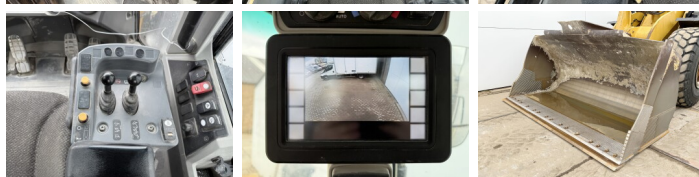

Available at Boss Machinery! This Caterpillar 966M Wheel Loader from 2016 has an engine power of 229 kW and counts 13129 operational hours. Always worked in The Netherlands. The total weight of this Caterpillar 966M is 24000 kg and the dimensions are 9.02 x 3.21 x 3.60. Furthermore, this 966M is equipped with Heated Seat, Bluetooth, Aria condizionata, Electrical Mirrors, Climate Control, Backup alarm, Radio, AdBlue, Heated Mirrors, Camera, Weighing system, 3rd Function , Joystick steering, Ingrassaggio centralizzato. The Caterpillar Wheel Loader also has a CE marking. Do you want more information or do you want to try the Caterpillar 966M at our yard? Please let us know.

Banden / Rupsen

40%	40%	26.5R25
40%	40%	26.5R25

Opties

Heated Seat

Bluetooth

Aria condizionata

Electrical Mirrors

Climate Control

Backup alarm

Radio

AdBlue

Heated Mirrors

Camera

Weighing system

3rd Function

Joystick steering