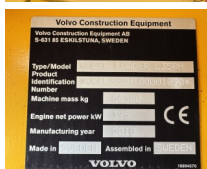

Volvo

Volvo L350H

€ 195.000escl.

Anno **2018**
Numero di riferimento **BM006499**
Ore **11.216**

Algemeen

Genere **L350H**
Posizione **Veldhoven, Netherlands**
Dutch vehicle
Certificaat **CE**
Chassis nummer **VCEL350HT00001090**

Descrizione

Available at Boss Machinery! This Volvo L350H Wheel Loader from 2018 has an engine power of 395 kW and counts 11216 operational hours. Always worked in The Netherlands. The total weight of this Volvo L350H is 56300 kg and the dimensions are 11.48 x 3.90 x 4.10. Furthermore, this L350H is equipped with AdBlue, Beacon, Pressurised Cabin, Camera, Heated Seat, Bluetooth, CDC Steering, Radio, Ingrassaggio centralizzato. The Volvo Wheel Loader also has a CE marking. Do you want more information or do you want to try the Volvo L350H at our yard? Please let us know.

Maten / Gewichten

Dimensioni L*L*A **11.48 x 3.90 x 4.10**
Peso **56300**

Technische informatie

Guidare le configurazioni **4x4**

Motor informatie

Marchio del motore **Volvo**
?????????? ?????? **D16J**
Cilindri **6**
Turbo
Capacità in kW **395**

Banden / Rupsen

BOSS

MACHINERY