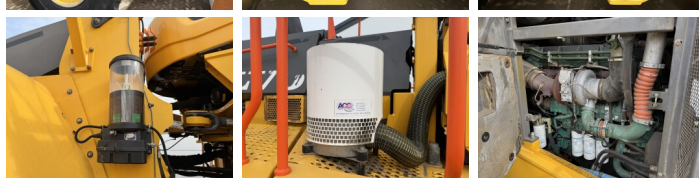

Volvo

Volvo L350H

€ 195.000escl.

Anno **2018**
Numero di riferimento **BM006499**
Ore **11.216**

Algemeen

Genere **L350H**
Posizione **Veldhoven, Netherlands**
Dutch vehicle
Certificaat **CE**
Chassis nummer **VCEL350HT00001090**

Descrizione

Available at Boss Machinery! This Volvo L350H Wheel Loader from 2018 has an engine power of 395 kW and counts 11216 operational hours. Always worked in The Netherlands. The total weight of this Volvo L350H is 56300 kg and the dimensions are 11.48 x 3.90 x 4.10. Furthermore, this L350H is equipped with AdBlue, Beacon, Pressurised Cabin, Camera, Heated Seat, Bluetooth, CDC Steering, Radio, Ingrassaggio centralizzato. The Volvo Wheel Loader also has a CE marking. Do you want more information or do you want to try the Volvo L350H at our yard? Please let us know.

Maten / Gewichten

Dimensioni L*L*A **11.48 x 3.90 x 4.10**
Peso **56300**

Technische informatie

Guidare le configurazioni **4x4**

Motor informatie

Marchio del motore **Volvo**
?????????? ?????? **D16J**
Cilindri **6**
Turbo
Capacità in kW **395**

Banden / Rupsen

BOSS

MACHINERY