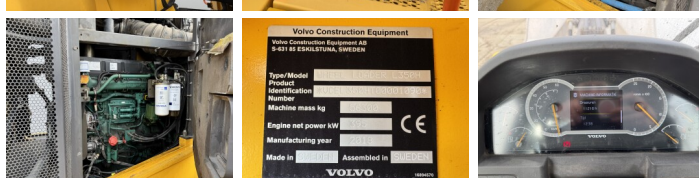

Volvo

Volvo L350H

€ 195.000escl.

Anno **2018**
Numero di riferimento **BM006499**
Ore **11.216**

Algemeen

Genere **L350H**
Posizione **Veldhoven, Netherlands**
Dutch vehicle
Certificaat **CE**
Chassis nummer **VCEL350HT00001090**

Descrizione

Available at Boss Machinery! This Volvo L350H Wheel Loader from 2018 has an engine power of 395 kW and counts 11216 operational hours. Always worked in The Netherlands. The total weight of this Volvo L350H is 56300 kg and the dimensions are 11.48 x 3.90 x 4.10. Furthermore, this L350H is equipped with AdBlue, Beacon, Pressurised Cabin, Camera, Heated Seat, Bluetooth, CDC Steering, Radio, Ingrassaggio centralizzato. The Volvo Wheel Loader also has a CE marking. Do you want more information or do you want to try the Volvo L350H at our yard? Please let us know.

Maten / Gewichten

Dimensioni L*L*A **11.48 x 3.90 x 4.10**
Peso **56300**

Technische informatie

Guidare le configurazioni **4x4**

Motor informatie

Marchio del motore **Volvo**
?????????? ?????? **D16J**
Cilindri **6**
Turbo
Capacità in kW **395**

Banden / Rupsen

BOSS

MACHINERY