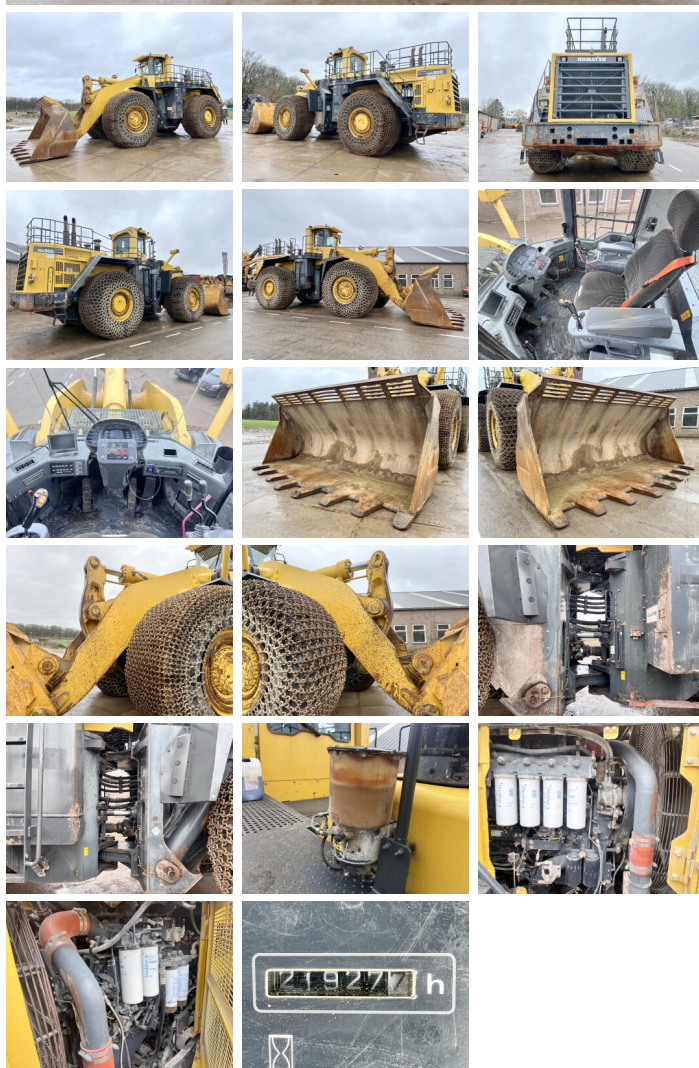

Komatsu

Komatsu WA800-3E0

BOSS
MACHINERY

Anno **2007**
Numero di riferimento **BM005517**
Ore **21.923**

Algemeen

Genere **WA800-3E0**
Posizione **Veldhoven, Netherlands**
Certificaat **CE**

Descrizione

Available at Boss Machinery! This Komatsu WA800-3E0 Wheel Loader from 2007 has an engine power of 636 kW and counts 21923 operational hours. The total weight of this Komatsu WA800-3E0 is 104500 kg and the dimensions are 12.10 x 4.80 x 5.3. Furthermore, this WA800-3E0 is equipped with Backup alarm, Camera, Aria condizionata, Radio, Ingrassaggio centralizzato. The Komatsu Wheel Loader also has a CE marking. Do you want more information or do you want to try the Komatsu WA800-3E0 at our yard? Please let us know.

Maten / Gewichten

Peso **104500**
Dimensioni L*L*A **12.10 x 4.80 x 5.3**

Technische informatie

Guidare le configurazioni **4x4**

Motor informatie

Marchio del motore **Komatsu**
?????????? ???? **SAA12V140E-3**
Cilindri **12**
Turbo
Capacità in kW **636**

Banden / Rupsen

60% 60% **Bridgestone 45/65R45 + Chains**
60% 60% **Bridgestone 45/65R45 + Chains**

Opties

Backup alarm

Camera

Aria condizionata

Radio

Ingrassaggio centralizzato