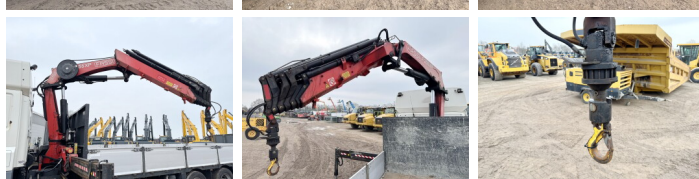

DAF

DAF CF85.410 + Fassi F215A Crane + Trailer

€ 35.000escl.

Anno **2011**
Numero di riferimento **BC000272**
Chilometraggio **1.430.104**

Algemeen

Genere **CF85.410 + 21ton/m Crane + Trailer euro 5**
Posizione **Veldhoven, Netherlands**
Dutch vehicle
Total seats **2**
Chassis number **XLRAS85MCOE896105**

Descrizione

Available at Boss Machinery! This DAF CF85.410 + 21ton/m Crane + Trailer euro 5 Truck from 2011 has an engine power of 300 kW and has 1430104 kilometres on the clock. Always worked in The Netherlands. The total weight of this DAF CF85.410 + 21ton/m Crane + Trailer euro 5 is 20850 kg and the dimensions are -. Furthermore, this CF85.410 + 21ton/m Crane + Trailer euro 5 is equipped with Air Brakes , Tachograaf, Radio, Bluetooth, Bed, Heated Mirrors, Aria condizionata, AdBlue, Power Steering, Cruise Control. Do you want more information or do you want to try the DAF CF85.410 + 21ton/m Crane + Trailer euro 5 at our yard? Please let us know.

Maten / Gewichten

Peso **20850**
Capacità di carico massimo **44000**
GCW **64850**

Technische informatie

Riduttore **Manual**
Axle **6x2 lift axle**

Motor informatie

BOSS
MACHINERY

Cilindri	6
Capacità in kW	300
Euro standard	Euro 5