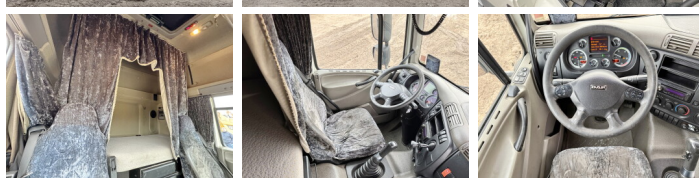

DAF

DAF CF85.410 + Fassi F215A Crane + Trailer

€ 35.000escl.

Anno **2011**
Numero di riferimento **BC000272**
Chilometraggio **1.430.104**

Algemeen

Genere **CF85.410 + 21ton/m Crane + Trailer euro 5**
Posizione **Veldhoven, Netherlands**
Dutch vehicle
Total seats **2**
Chassis number **XLRAS85MCOE896105**

Descrizione

Available at Boss Machinery! This DAF CF85.410 + 21ton/m Crane + Trailer euro 5 Truck from 2011 has an engine power of 300 kW and has 1430104 kilometres on the clock. Always worked in The Netherlands. The total weight of this DAF CF85.410 + 21ton/m Crane + Trailer euro 5 is 20850 kg and the dimensions are -. Furthermore, this CF85.410 + 21ton/m Crane + Trailer euro 5 is equipped with Air Brakes , Tachograaf, Radio, Bluetooth, Bed, Heated Mirrors, Aria condizionata, AdBlue, Power Steering, Cruise Control. Do you want more information or do you want to try the DAF CF85.410 + 21ton/m Crane + Trailer euro 5 at our yard? Please let us know.

Maten / Gewichten

Peso **20850**
Capacità di carico massimo **44000**
GCW **64850**

Technische informatie

Riduttore **Manual**
Axle **6x2 lift axle**

Motor informatie

BOSS
MACHINERY