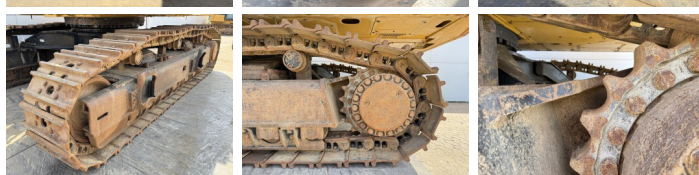

## Algemeen

Genere **374FL**  
Posizione **Veldhoven, Netherlands**  
Dutch vehicle  
Certificaat **CE + EPA**

Descrizione

Available at Boss Machinery! This Caterpillar 374FL Excavators from 2016 has an engine power of 362 kW and counts 13091 operational hours. Always worked in The Netherlands. The total weight of this Caterpillar 374FL is 73100 kg and the dimensions are 13.25 x 4.07 x 4.46. Furthermore, this 374FL is equipped with Radio, Camera, Funzione idraulica supplementare, Funzione del martello, Ingrassaggio centralizzato. The Caterpillar Excavators also has a CE + EPA marking. Do you want more information or do you want to try the Caterpillar 374FL at our yard? Please let us know.

## Banden / Rupsen

Piatto % **80**  
Pignone% **80**  
Catena% **80**  
Larghezza del piatto **65 cm**