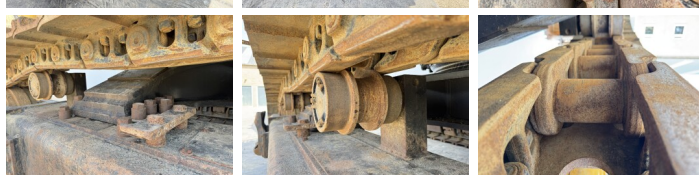

Caterpillar

Caterpillar 374FL

BOSS
MACHINERY

€ 119.000escl.

Anno **2016**
Numero di riferimento **BM007197**
Ore **13.091**

Algemeen

Genere **374FL**
Posizione **Veldhoven, Netherlands**
Dutch vehicle
Certificaat **CE + EPA**

Descrizione

Available at Boss Machinery! This Caterpillar 374FL Excavators from 2016 has an engine power of 362 kW and counts 13091 operational hours. Always worked in The Netherlands. The total weight of this Caterpillar 374FL is 73100 kg and the dimensions are 13.25 x 4.07 x 4.46. Furthermore, this 374FL is equipped with Radio, Camera, Funzione idraulica supplementare, Funzione del martello, Ingrassaggio centralizzato. The Caterpillar Excavators also has a CE + EPA marking. Do you want more information or do you want to try the Caterpillar 374FL at our yard? Please let us know.

Maten / Gewichten

Dimensioni L*L*A **13.25 x 4.07 x 4.46**
Peso **73100**

Motor informatie

Marchio del motore **Caterpillar**
?????????? ?????? **C15**
Cilindri **6**
Turbo
Capacità in kW **362**

Banden / Rupsen

Piatto % **80**
Pignone% **80**
Catena% **80**
Larghezza del piatto **65 cm**