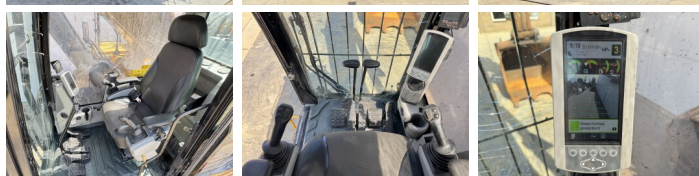

Caterpillar

Caterpillar 374FL

BOSS
MACHINERY

€ 119.000escl.

Anno **2016**
Numero di riferimento **BM007197**
Ore **13.091**

Algemeen

Genere **374FL**
Posizione **Veldhoven, Netherlands**
Dutch vehicle
Certificaat **CE + EPA**

Descrizione

Available at Boss Machinery! This Caterpillar 374FL Excavators from 2016 has an engine power of 362 kW and counts 13091 operational hours. Always worked in The Netherlands. The total weight of this Caterpillar 374FL is 73100 kg and the dimensions are 13.25 x 4.07 x 4.46. Furthermore, this 374FL is equipped with Radio, Camera, Funzione idraulica supplementare, Funzione del martello, Ingrassaggio centralizzato. The Caterpillar Excavators also has a CE + EPA marking. Do you want more information or do you want to try the Caterpillar 374FL at our yard? Please let us know.

Maten / Gewichten

Dimensioni L*L*A **13.25 x 4.07 x 4.46**
Peso **73100**

Motor informatie

Marchio del motore **Caterpillar**
?????????? ?????? **C15**
Cilindri **6**
Turbo
Capacità in kW **362**

Banden / Rupsen

Piatto % **80**
Pignone% **80**
Catena% **80**
Larghezza del piatto **65 cm**