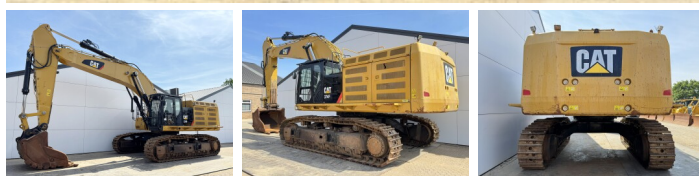

Caterpillar

Caterpillar 374FL

BOSS
MACHINERY

€ 119.000escl.

Anno **2016**
Numero di riferimento **BM007197**
Ore **13.091**

Algemeen

Genere **374FL**
Posizione **Veldhoven, Netherlands**
Dutch vehicle
Certificaat **CE + EPA**

Descrizione

Available at Boss Machinery! This Caterpillar 374FL Excavators from 2016 has an engine power of 362 kW and counts 13091 operational hours. Always worked in The Netherlands. The total weight of this Caterpillar 374FL is 73100 kg and the dimensions are 13.25 x 4.07 x 4.46. Furthermore, this 374FL is equipped with Radio, Camera, Funzione idraulica supplementare, Funzione del martello, Ingrassaggio centralizzato. The Caterpillar Excavators also has a CE + EPA marking. Do you want more information or do you want to try the Caterpillar 374FL at our yard? Please let us know.

Maten / Gewichten

Dimensioni L*L*A **13.25 x 4.07 x 4.46**
Peso **73100**

Motor informatie

Marchio del motore **Caterpillar**
?????????? ?????? **C15**
Cilindri **6**
Turbo
Capacità in kW **362**

Banden / Rupsen

Piatto % **80**
Pignone% **80**
Catena% **80**
Larghezza del piatto **65 cm**