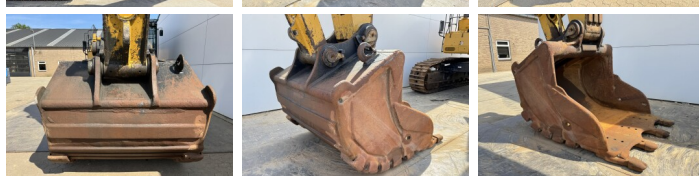

Caterpillar

Caterpillar 374FL

BOSS
MACHINERY

€ 119.000escl.

Anno **2016**
Numero di riferimento **BM007197**
Ore **13.091**

Algemeen

Genere **374FL**
Posizione **Veldhoven, Netherlands**
Dutch vehicle
Certificaat **CE + EPA**

Descrizione

Available at Boss Machinery! This Caterpillar 374FL Excavators from 2016 has an engine power of 362 kW and counts 13091 operational hours. Always worked in The Netherlands. The total weight of this Caterpillar 374FL is 73100 kg and the dimensions are 13.25 x 4.07 x 4.46. Furthermore, this 374FL is equipped with Radio, Camera, Funzione idraulica supplementare, Funzione del martello, Ingrassaggio centralizzato. The Caterpillar Excavators also has a CE + EPA marking. Do you want more information or do you want to try the Caterpillar 374FL at our yard? Please let us know.

Maten / Gewichten

Dimensioni L*L*A **13.25 x 4.07 x 4.46**
Peso **73100**

Motor informatie

Marchio del motore **Caterpillar**
?????????? ?????? **C15**
Cilindri **6**
Turbo
Capacità in kW **362**

Banden / Rupsen

Piatto % **80**
Pignone% **80**
Catena% **80**
Larghezza del piatto **65 cm**