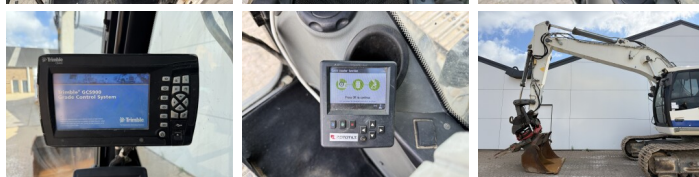

Liebherr

Liebherr R924WLC

BOSS
MACHINERY

Anno **2016**
Numero di riferimento **BM007685**
Ore **10.936**

Algemeen

Genere R924WLC
Posizione Veldhoven, Netherlands
Overig BRAND NEW CHAIN & SPROCKET
Certificaat CE + EPA
Available at Boss Machinery! This Liebherr R924WLC Excavators from 2016 has an engine power of 120 kW and counts 10936 operational hours. The total weight of this Liebherr R924WLC is 26600 kg and the dimensions are 9.60 x 3.34 x 3.19. Furthermore, this R924WLC is equipped with Heated Seat, Attacco rapido, Camera, Radio, Funzione idraulica supplementare, Funzione del martello, Ingrassaggio centralizzato. The Liebherr Excavators also has a CE + EPA marking. Do you want more information or do you want to try the Liebherr R924WLC at our yard? Please let us know.

Maten / Gewichten

Dimensioni L*L*A 9.60 x 3.34 x 3.19
Peso 26600

Motor informatie

Marchio del motore Liebherr
D934 A7
Cilindri 4
Turbo
Capacità in kW 120

Banden / Rupsen

Piatto % 60
Pignone% 100
Catena% 100
Larghezza del piatto 75 cm