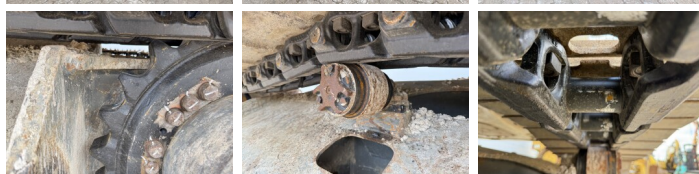

Liebherr

Liebherr R924WLC

BOSS
MACHINERY

Anno **2016**
Numero di riferimento **BM007685**
Ore **10.936**

Algemeen

Genere R924WLC
Posizione Veldhoven, Netherlands
Overig BRAND NEW CHAIN & SPROCKET
Certificaat CE + EPA
Available at Boss Machinery! This Liebherr R924WLC Excavators from 2016 has an engine power of 120 kW and counts 10936 operational hours. The total weight of this Liebherr R924WLC is 26600 kg and the dimensions are 9.60 x 3.34 x 3.19. Furthermore, this R924WLC is equipped with Heated Seat, Attacco rapido, Camera, Radio, Funzione idraulica supplementare, Funzione del martello, Ingrassaggio centralizzato. The Liebherr Excavators also has a CE + EPA marking. Do you want more information or do you want to try the Liebherr R924WLC at our yard? Please let us know.

Maten / Gewichten

Dimensioni L*L*A 9.60 x 3.34 x 3.19
Peso 26600

Motor informatie

Marchio del motore Liebherr
D934 A7
Cilindri 4
Turbo
Capacità in kW 120

Banden / Rupsen

Piatto % 60
Pignone% 100
Catena% 100
Larghezza del piatto 75 cm

Opties

Heated Seat

Attacco rapido

Camera

Radio

Funzione idraulica
supplementare

Funzione del martello

Ingrassaggio centralizzato