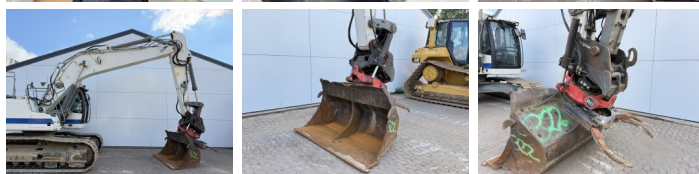

Liebherr

Liebherr R924WLC

BOSS
MACHINERY

Anno **2016**
Numero di riferimento **BM007685**
Ore **10.936**

Algemeen

Genere R924WLC
Posizione Veldhoven, Netherlands
Overig BRAND NEW CHAIN & SPROCKET
Certificaat CE + EPA
Available at Boss Machinery! This Liebherr R924WLC Excavators from 2016 has an engine power of 120 kW and counts 10936 operational hours. The total weight of this Liebherr R924WLC is 26600 kg and the dimensions are 9.60 x 3.34 x 3.19. Furthermore, this R924WLC is equipped with Heated Seat, Attacco rapido, Camera, Radio, Funzione idraulica supplementare, Funzione del martello, Ingrassaggio centralizzato. The Liebherr Excavators also has a CE + EPA marking. Do you want more information or do you want to try the Liebherr R924WLC at our yard? Please let us know.

Maten / Gewichten

Dimensioni L*L*A 9.60 x 3.34 x 3.19
Peso 26600

Motor informatie

Marchio del motore Liebherr
D934 A7
Cilindri 4
Turbo
Capacità in kW 120

Banden / Rupsen

Piatto % 60
Pignone% 100
Catena% 100
Larghezza del piatto 75 cm

Opties

Heated Seat

Attacco rapido

Camera

Radio

Funzione idraulica
supplementare

Funzione del martello

Ingrassaggio centralizzato