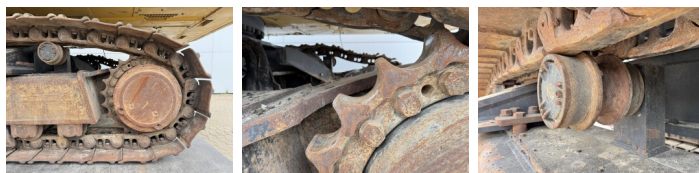

Overig **NO PINS INCLUDED FOR THE BUCKET**

Certificaat **CE + EPA**

Descrizione

Available at Boss Machinery! This Caterpillar 374FL Excavators from 2021 has an engine power of 362 kW and counts 18717 operational hours. Always worked in The Netherlands. The total weight of this Caterpillar 374FL is 73100 kg and the dimensions are 12.56 x 3.50 x 4.55. Furthermore, this 374FL is equipped with Radio, Camera, Funzione idraulica supplementare, Funzione del martello, Ingrassaggio centralizzato. The Caterpillar Excavators also has a CE + EPA marking. Do you want more information or do you want to try the Caterpillar 374FL at our yard? Please let us know.

Pignone% **70**
Catena% **70**

Piatto %	40
Larghezza del piatto	65 cm

Opties

Radio

Camera

Funzione idraulica
supplementare

Funzione del martello

Ingrassaggio centralizzato