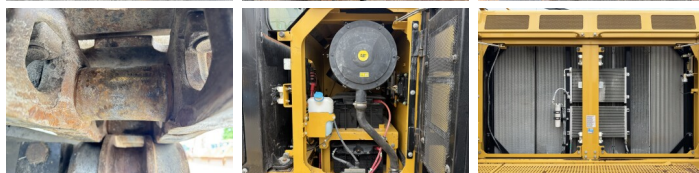

Overig **NO PINS INCLUDED FOR THE BUCKET**

Certificaat **CE + EPA**

Descrizione

Available at Boss Machinery! This Caterpillar 374FL Excavators from 2021 has an engine power of 362 kW and counts 18717 operational hours. Always worked in The Netherlands. The total weight of this Caterpillar 374FL is 73100 kg and the dimensions are 12.56 x 3.50 x 4.55. Furthermore, this 374FL is equipped with Radio, Camera, Funzione idraulica supplementare, Funzione del martello, Ingrassaggio centralizzato. The Caterpillar Excavators also has a CE + EPA marking. Do you want more information or do you want to try the Caterpillar 374FL at our yard? Please let us know.

Pignone% **70**
Catena% **70**

Piatto %	40
Larghezza del piatto	65 cm

Opties

Radio

Camera

Funzione idraulica
supplementare

Funzione del martello

Ingrassaggio centralizzato