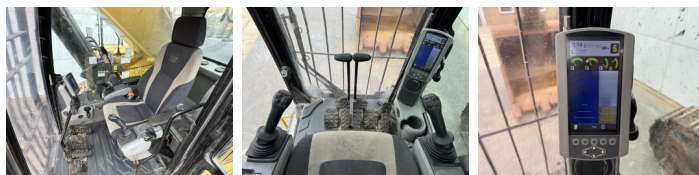

Caterpillar

Caterpillar 374FL

BOSS
MACHINERY

€ 139.000escl.

Anno **2021**
Numero di riferimento **BM007684**
Ore **18.717**

Algemeen

Genere **374FL**
Posizione **Veldhoven, Netherlands**

Dutch vehicle

Overig **NO PINS INCLUDED FOR THE BUCKET**

Certificaat **CE + EPA**

Descrizione

Available at Boss Machinery! This Caterpillar 374FL Excavators from 2021 has an engine power of 362 kW and counts 18717 operational hours. Always worked in The Netherlands. The total weight of this Caterpillar 374FL is 73100 kg and the dimensions are 12.56 x 3.50 x 4.55. Furthermore, this 374FL is equipped with Radio, Camera, Funzione idraulica supplementare, Funzione del martello, Ingrassaggio centralizzato. The Caterpillar Excavators also has a CE + EPA marking. Do you want more information or do you want to try the Caterpillar 374FL at our yard? Please let us know.

Pignone% **70**
Catena% **70**

Piatto %	40
Larghezza del piatto	65 cm

Opties

Radio

Camera

Funzione idraulica
supplementare

Funzione del martello

Ingrassaggio centralizzato