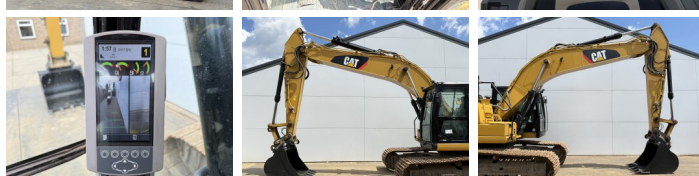

Caterpillar

Caterpillar 320FL

BOSS
MACHINERY

€ 66.000escl.

Anno **2017**
Numero di riferimento **BM007609**
Ore **4.650**

Algemeen

Genere **320FL**
Posizione **Veldhoven, Netherlands**
Certificaat **CE + EPA**
Descrizione **Available at Boss Machinery! This Caterpillar 320FL Excavators from 2017 has an engine power of 122 kW and counts 4650 operational hours. The total weight of this Caterpillar 320FL is 21400 kg and the dimensions are 9.56 x 3.18 x 3.04. Furthermore, this 320FL is equipped with Radio, Camera, Attacco rapido, Funzione del martello, Ingrassaggio centralizzato. The Caterpillar Excavators also has a CE + EPA marking. Do you want more information or do you want to try the Caterpillar 320FL at our yard? Please let us know.**

Maten / Gewichten

Peso **21400**
Dimensioni L*L*A **9.56 x 3.18 x 3.04**

Motor informatie

Marchio del motore **Caterpillar**
?????????? ?????? **C4.4**
Cilindri **4**
Capacità in kW **122**

Banden / Rupsen

Piatto % **90**
Pignone% **90**
Catena% **90**
Larghezza del piatto **80 cm**

Opties

Radio

Camera

Attacco rapido

Funzione del martello

Ingrassaggio centralizzato