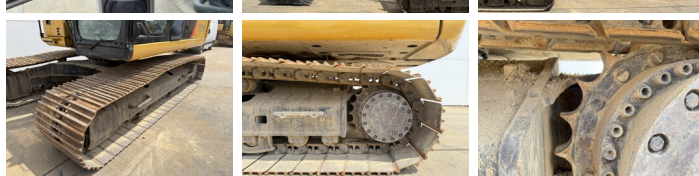

Caterpillar

Caterpillar 320FL

BOSS
MACHINERY

€ 66.000escl.

Anno **2017**
Numero di riferimento **BM007609**
Ore **4.650**

Algemeen

Genere **320FL**
Posizione **Veldhoven, Netherlands**
Certificaat **CE + EPA**
Descrizione **Available at Boss Machinery! This Caterpillar 320FL Excavators from 2017 has an engine power of 122 kW and counts 4650 operational hours. The total weight of this Caterpillar 320FL is 21400 kg and the dimensions are 9.56 x 3.18 x 3.04. Furthermore, this 320FL is equipped with Radio, Camera, Attacco rapido, Funzione del martello, Ingrassaggio centralizzato. The Caterpillar Excavators also has a CE + EPA marking. Do you want more information or do you want to try the Caterpillar 320FL at our yard? Please let us know.**

Piatto % **90**
Pignone% **90**
Catena% **90**
Larghezza del piatto **80 cm**

Opties

Radio

Camera

Attacco rapido

Funzione del martello

Ingrassaggio centralizzato