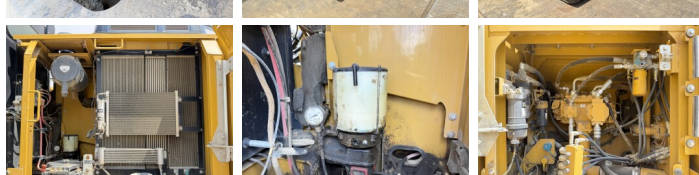

Caterpillar

Caterpillar 320FL

BOSS
MACHINERY

€ 66.000escl.

Anno **2017**
Numero di riferimento **BM007609**
Ore **4.650**

Algemeen

Genere **320FL**
Posizione **Veldhoven, Netherlands**
Certificaat **CE + EPA**
Descrizione **Available at Boss Machinery! This Caterpillar 320FL Excavators from 2017 has an engine power of 122 kW and counts 4650 operational hours. The total weight of this Caterpillar 320FL is 21400 kg and the dimensions are 9.56 x 3.18 x 3.04. Furthermore, this 320FL is equipped with Radio, Camera, Attacco rapido, Funzione del martello, Ingrassaggio centralizzato. The Caterpillar Excavators also has a CE + EPA marking. Do you want more information or do you want to try the Caterpillar 320FL at our yard? Please let us know.**

Piatto % **90**
Pignone% **90**
Catena% **90**
Larghezza del piatto **80 cm**

Opties

Radio

Camera

Attacco rapido

Funzione del martello

Ingrassaggio centralizzato