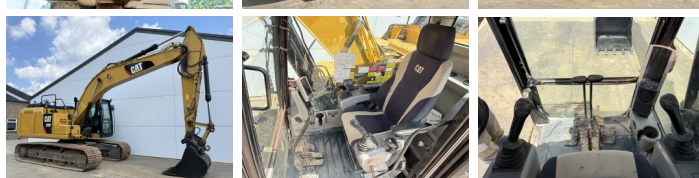

Caterpillar

Caterpillar 320FL

BOSS
MACHINERY

€ 66.000escl.

Anno **2017**
Numero di riferimento **BM007609**
Ore **4.650**

Algemeen

Genere **320FL**
Posizione **Veldhoven, Netherlands**
Certificaat **CE + EPA**
Descrizione **Available at Boss Machinery! This Caterpillar 320FL Excavators from 2017 has an engine power of 122 kW and counts 4650 operational hours. The total weight of this Caterpillar 320FL is 21400 kg and the dimensions are 9.56 x 3.18 x 3.04. Furthermore, this 320FL is equipped with Radio, Camera, Attacco rapido, Funzione del martello, Ingrassaggio centralizzato. The Caterpillar Excavators also has a CE + EPA marking. Do you want more information or do you want to try the Caterpillar 320FL at our yard? Please let us know.**

Maten / Gewichten

Peso **21400**
Dimensioni L*L*A **9.56 x 3.18 x 3.04**

Motor informatie

Marchio del motore **Caterpillar**
?????????? ?????? **C4.4**
Cilindri **4**
Capacità in kW **122**

Banden / Rupsen

Piatto % **90**
Pignone% **90**
Catena% **90**
Larghezza del piatto **80 cm**

Opties

Radio

Camera

Attacco rapido

Funzione del martello

Ingrassaggio centralizzato