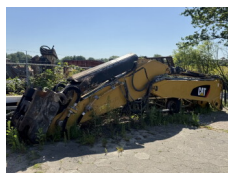

Caterpillar

Caterpillar 352F UHD

BOSS
MACHINERY

Anno **2016**
Numero di riferimento **BM007385**
Ore **14.225**

Algemeen

Genere **352F**
Posizione **Veldhoven, Netherlands**
Certificaat **CE**

Descrizione

Available at Boss Machinery! This Caterpillar 352F Excavators from 2016 has an engine power of 317 kW and counts 14225 operational hours. The total weight of this Caterpillar 352F is 51700 kg and the dimensions are -. Furthermore, this 352F is equipped with Camera, Radio, Heated Seat, Funzione idraulica supplementare, Funzione del martello, Ingrassaggio centralizzato. The Caterpillar Excavators also has a CE marking. Do you want more information or do you want to try the Caterpillar 352F at our yard? Please let us know.

Maten / Gewichten

Peso **51700**

Motor informatie

Marchio del motore **Caterpillar**
?????????? ?????? **C13**
Cilindri **6**
Capacità in kW **317**

Banden / Rupsen

Catena% **70**
Pignone% **70**
Piatto % **60**

Opties

Camera
Radio
Heated Seat
Funzione idraulica supplementare