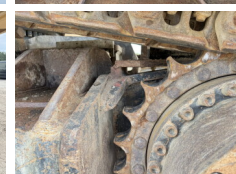

Caterpillar

Caterpillar 352F UHD

BOSS
MACHINERY

Anno **2016**
Numero di riferimento **BM007385**
Ore **14.225**

Algemeen

Genere **352F**
Posizione **Veldhoven, Netherlands**
Certificaat **CE**

Descrizione

Available at Boss Machinery! This Caterpillar 352F Excavators from 2016 has an engine power of 317 kW and counts 14225 operational hours. The total weight of this Caterpillar 352F is 51700 kg and the dimensions are -. Furthermore, this 352F is equipped with Camera, Radio, Heated Seat, Funzione idraulica supplementare, Funzione del martello, Ingrassaggio centralizzato. The Caterpillar Excavators also has a CE marking. Do you want more information or do you want to try the Caterpillar 352F at our yard? Please let us know.

Maten / Gewichten

Peso **51700**

Motor informatie

Marchio del motore **Caterpillar**
?????????? ?????? **C13**
Cilindri **6**
Capacità in kW **317**

Banden / Rupsen

Catena% **70**
Pignone% **70**
Piatto % **60**

Opties

Camera
Radio
Heated Seat
Funzione idraulica supplementare