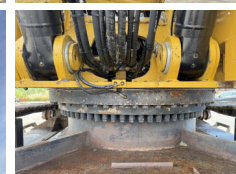

Caterpillar

Caterpillar 352F UHD

BOSS
MACHINERY

Anno **2016**
Numero di riferimento **BM007385**
Ore **14.225**

Algemeen

Genere **352F**
Posizione **Veldhoven, Netherlands**
Certificaat **CE**

Descrizione

Available at Boss Machinery! This Caterpillar 352F Excavators from 2016 has an engine power of 317 kW and counts 14225 operational hours. The total weight of this Caterpillar 352F is 51700 kg and the dimensions are -. Furthermore, this 352F is equipped with Camera, Radio, Heated Seat, Funzione idraulica supplementare, Funzione del martello, Ingrassaggio centralizzato. The Caterpillar Excavators also has a CE marking. Do you want more information or do you want to try the Caterpillar 352F at our yard? Please let us know.

Maten / Gewichten

Peso **51700**

Motor informatie

Marchio del motore **Caterpillar**
?????????? ?????? **C13**
Cilindri **6**
Capacità in kW **317**

Banden / Rupsen

Catena% **70**
Pignone% **70**
Piatto % **60**

Opties

Camera
Radio
Heated Seat
Funzione idraulica supplementare