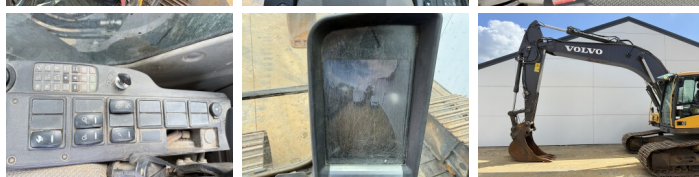

Volvo

Volvo EC250DL

BOSS
MACHINERY

Anno **2013**
Numero di riferimento **BM007770**
Ore **102.634**

Algemeen

Genere **EC250DL**
Posizione **Veldhoven, Netherlands**
Certificaat **CE**

Descrizione

Available at Boss Machinery! This Volvo EC250DL Excavators from 2013 has an engine power of 152 kW and counts 102634 operational hours. The total weight of this Volvo EC250DL is 27400 kg and the dimensions are 10.50 x 3.38 x 3.01. Furthermore, this EC250DL is equipped with Attacco rapido, Radio, Camera, Funzione del martello, Ingrassaggio centralizzato. The Volvo Excavators also has a CE marking. Do you want more information or do you want to try the Volvo EC250DL at our yard? Please let us know.

Maten / Gewichten

Dimensioni L*L*A **10.50 x 3.38 x 3.01**
Peso **27400**

Technische informatie

German Machine

Motor informatie

Marchio del motore **Volvo**
????????? ???? **D8H**
Cilindri **6**
Capacità in kW **152**

Banden / Rupsen

Piatto % **80**
Pignone% **80**
Catena% **80**
Larghezza del piatto **80 cm**

Opties

Attacco rapido

Radio

Camera

Funzione del martello

Ingrassaggio centralizzato