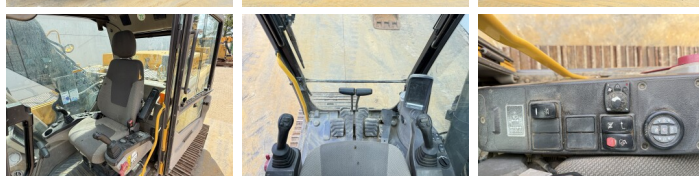

Volvo

Volvo EC250DL

BOSS
MACHINERY

Anno **2013**
Numero di riferimento **BM007770**
Ore **102.634**

Algemeen

Genere **EC250DL**
Posizione **Veldhoven, Netherlands**
Certificaat **CE**

Descrizione

Available at Boss Machinery! This Volvo EC250DL Excavators from 2013 has an engine power of 152 kW and counts 102634 operational hours. The total weight of this Volvo EC250DL is 27400 kg and the dimensions are 10.50 x 3.38 x 3.01. Furthermore, this EC250DL is equipped with Attacco rapido, Radio, Camera, Funzione del martello, Ingrassaggio centralizzato. The Volvo Excavators also has a CE marking. Do you want more information or do you want to try the Volvo EC250DL at our yard? Please let us know.

Maten / Gewichten

Dimensioni L*L*A **10.50 x 3.38 x 3.01**
Peso **27400**

Technische informatie

German Machine

Motor informatie

Marchio del motore **Volvo**
????????? ???? **D8H**
Cilindri **6**
Capacità in kW **152**

Banden / Rupsen

Piatto % **80**
Pignone% **80**
Catena% **80**
Larghezza del piatto **80 cm**

Opties

Attacco rapido

Radio

Camera

Funzione del martello

Ingrassaggio centralizzato