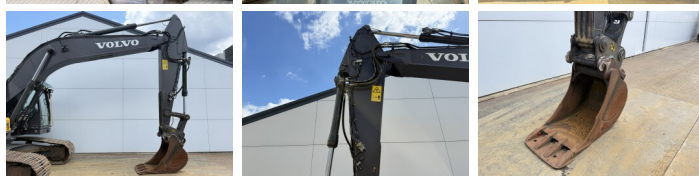

Volvo

Volvo EC250DL

BOSS
MACHINERY

Anno **2013**
Numero di riferimento **BM007770**
Ore **102.634**

Algemeen

Genere **EC250DL**
Posizione **Veldhoven, Netherlands**
Certificaat **CE**

Descrizione

Available at Boss Machinery! This Volvo EC250DL Excavators from 2013 has an engine power of 152 kW and counts 102634 operational hours. The total weight of this Volvo EC250DL is 27400 kg and the dimensions are 10.50 x 3.38 x 3.01. Furthermore, this EC250DL is equipped with Attacco rapido, Radio, Camera, Funzione del martello, Ingrassaggio centralizzato. The Volvo Excavators also has a CE marking. Do you want more information or do you want to try the Volvo EC250DL at our yard? Please let us know.

Maten / Gewichten

Dimensioni L*L*A **10.50 x 3.38 x 3.01**
Peso **27400**

Technische informatie

German Machine

Motor informatie

Marchio del motore **Volvo**
????????? ???? **D8H**
Cilindri **6**
Capacità in kW **152**

Banden / Rupsen

Piatto % **80**
Pignone% **80**
Catena% **80**
Larghezza del piatto **80 cm**

Opties

Attacco rapido

Radio

Camera

Funzione del martello

Ingrassaggio centralizzato