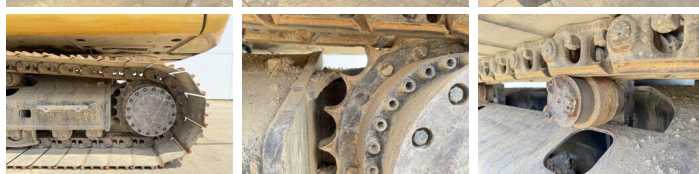

Available at Boss Machinery! This Caterpillar 320FL Excavators from 2017 has an engine power of 122 kW and counts 4417 operational hours. The total weight of this Caterpillar 320FL is 21400 kg and the dimensions are 9.56 x 3.18 x 3.04. Furthermore, this 320FL is equipped with Heated Seat, Attacco rapido, Camera, Radio, Funzione idraulica supplementare, Funzione del martello, Ingrassaggio centralizzato. The Caterpillar Excavators also has a CE marking. Do you want more information or do you want to try the Caterpillar 320FL at our yard? Please let us know.

Piatto % **60**
Pignone% **10**
Catena% **10**
Larghezza del piatto **80 cm**

Opties

Heated Seat

Attacco rapido

Camera

Radio

Funzione idraulica
supplementare

Funzione del martello

Ingrassaggio centralizzato