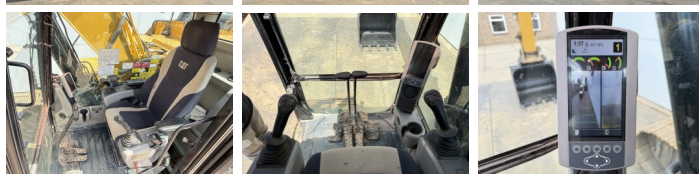

Available at Boss Machinery! This Caterpillar 320FL Excavators from 2017 has an engine power of 122 kW and counts 4417 operational hours. The total weight of this Caterpillar 320FL is 21400 kg and the dimensions are 9.56 x 3.18 x 3.04. Furthermore, this 320FL is equipped with Heated Seat, Attacco rapido, Camera, Radio, Funzione idraulica supplementare, Funzione del martello, Ingrassaggio centralizzato. The Caterpillar Excavators also has a CE marking. Do you want more information or do you want to try the Caterpillar 320FL at our yard? Please let us know.

Piatto % **60**
Pignone% **10**
Catena% **10**
Larghezza del piatto **80 cm**

Opties

Heated Seat

Attacco rapido

Camera

Radio

Funzione idraulica
supplementare

Funzione del martello

Ingrassaggio centralizzato