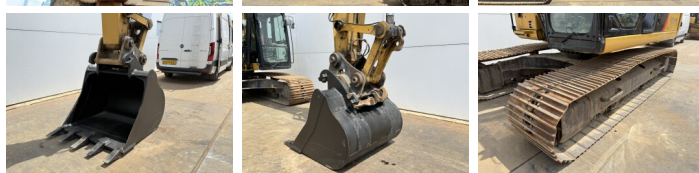

Available at Boss Machinery! This Caterpillar 320FL Excavators from 2017 has an engine power of 122 kW and counts 4417 operational hours. The total weight of this Caterpillar 320FL is 21400 kg and the dimensions are 9.56 x 3.18 x 3.04. Furthermore, this 320FL is equipped with Heated Seat, Attacco rapido, Camera, Radio, Funzione idraulica supplementare, Funzione del martello, Ingrassaggio centralizzato. The Caterpillar Excavators also has a CE marking. Do you want more information or do you want to try the Caterpillar 320FL at our yard? Please let us know.

Piatto % **60**
Pignone% **10**
Catena% **10**
Larghezza del piatto **80 cm**

Opties

Heated Seat

Attacco rapido

Camera

Radio

Funzione idraulica
supplementare

Funzione del martello

Ingrassaggio centralizzato