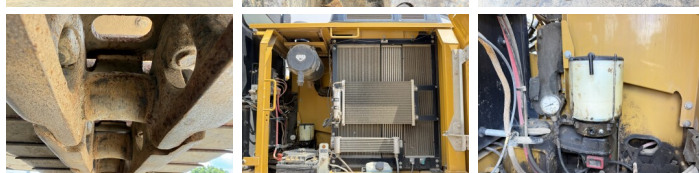

Available at Boss Machinery! This Caterpillar 320FL Excavators from 2017 has an engine power of 122 kW and counts 4417 operational hours. The total weight of this Caterpillar 320FL is 21400 kg and the dimensions are 9.56 x 3.18 x 3.04. Furthermore, this 320FL is equipped with Heated Seat, Attacco rapido, Camera, Radio, Funzione idraulica supplementare, Funzione del martello, Ingrassaggio centralizzato. The Caterpillar Excavators also has a CE marking. Do you want more information or do you want to try the Caterpillar 320FL at our yard? Please let us know.

Piatto % **60**
Pignone% **10**
Catena% **10**
Larghezza del piatto **80 cm**

Opties

Heated Seat

Attacco rapido

Camera

Radio

Funzione idraulica
supplementare

Funzione del martello