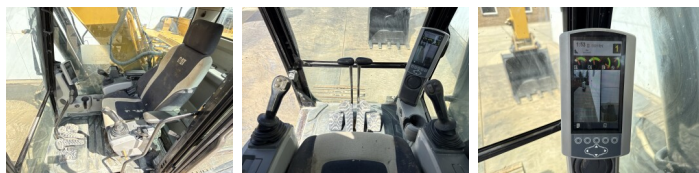

Available at Boss Machinery! This Caterpillar 320FL Excavators from 2017 has an engine power of 122 kW and counts 5529 operational hours. The total weight of this Caterpillar 320FL is 21400 kg and the dimensions are 9.56 x 3.18 x 3.04. Furthermore, this 320FL is equipped with Camera, Radio, Heated Seat, Attacco rapido, Funzione idraulica supplementare, Funzione del martello, Ingrassaggio centralizzato. The Caterpillar Excavators also has a CE marking. Do you want more information or do you want to try the Caterpillar 320FL at our yard? Please let us know.

Catena% **10**
Piatto % **60**
Pignone% **10**
Larghezza del piatto **80 cm**

Opties

Camera

Radio

Heated Seat

Attacco rapido

Funzione idraulica
supplementare

Funzione del martello

Ingrassaggio centralizzato