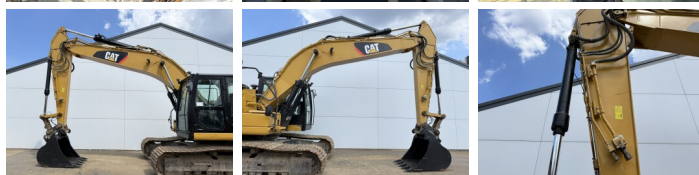

Caterpillar

Caterpillar 320FL

BOSS
MACHINERY

€ 64.500escl.

Anno **2017**
Numero di riferimento **BM007604**
Ore **5.529**

Algemeen

Genere **320FL**
Posizione **Veldhoven, Netherlands**
Certificaat **CE**

Descrizione

Available at Boss Machinery! This Caterpillar 320FL Excavators from 2017 has an engine power of 122 kW and counts 5529 operational hours. The total weight of this Caterpillar 320FL is 21400 kg and the dimensions are 9.56 x 3.18 x 3.04. Furthermore, this 320FL is equipped with Camera, Radio, Heated Seat, Attacco rapido, Funzione idraulica supplementare, Funzione del martello, Ingrassaggio centralizzato. The Caterpillar Excavators also has a CE marking. Do you want more information or do you want to try the Caterpillar 320FL at our yard? Please let us know.

Maten / Gewichten

Peso **21400**
Dimensioni L*L*A **9.56 x 3.18 x 3.04**

Motor informatie

Marchio del motore **Caterpillar**
?????????? ?????? **C4.4**
Cilindri **4**
Turbo
Capacità in kW **122**

Banden / Rupsen

Catena% **10**
Piatto % **60**
Pignone% **10**
Larghezza del piatto **80 cm**

Opties

Camera

Radio

Heated Seat

Attacco rapido

Funzione idraulica
supplementare

Funzione del martello