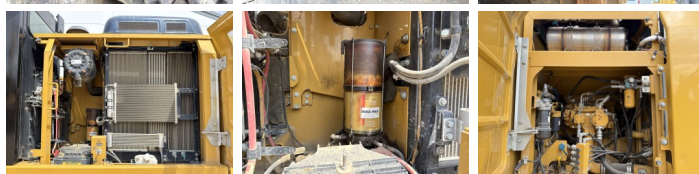

Caterpillar

Caterpillar 320FL

BOSS
MACHINERY

€ 64.500escl.

Anno **2017**
Numero di riferimento **BM007604**
Ore **5.529**

Algemeen

Genere **320FL**
Posizione **Veldhoven, Netherlands**
Certificaat **CE**

Descrizione

Available at Boss Machinery! This Caterpillar 320FL Excavators from 2017 has an engine power of 122 kW and counts 5529 operational hours. The total weight of this Caterpillar 320FL is 21400 kg and the dimensions are 9.56 x 3.18 x 3.04. Furthermore, this 320FL is equipped with Camera, Radio, Heated Seat, Attacco rapido, Funzione idraulica supplementare, Funzione del martello, Ingrassaggio centralizzato. The Caterpillar Excavators also has a CE marking. Do you want more information or do you want to try the Caterpillar 320FL at our yard? Please let us know.

Maten / Gewichten

Peso **21400**
Dimensioni L*L*A **9.56 x 3.18 x 3.04**

Motor informatie

Marchio del motore **Caterpillar**
?????????? ?????? **C4.4**
Cilindri **4**
Turbo
Capacità in kW **122**

Banden / Rupsen

Catena% **10**
Piatto % **60**
Pignone% **10**
Larghezza del piatto **80 cm**