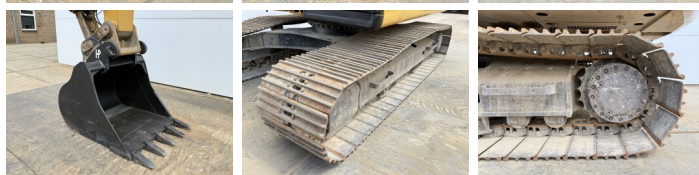

Available at Boss Machinery! This Caterpillar 320FL Excavators from 2017 has an engine power of 122 kW and counts 5529 operational hours. The total weight of this Caterpillar 320FL is 21400 kg and the dimensions are 9.56 x 3.18 x 3.04. Furthermore, this 320FL is equipped with Camera, Radio, Heated Seat, Attacco rapido, Funzione idraulica supplementare, Funzione del martello, Ingrassaggio centralizzato. The Caterpillar Excavators also has a CE marking. Do you want more information or do you want to try the Caterpillar 320FL at our yard? Please let us know.

Catena% **10**
Piatto % **60**
Pignone% **10**
Larghezza del piatto **80 cm**

Opties

Camera

Radio

Heated Seat

Attacco rapido

Funzione idraulica
supplementare

Funzione del martello

Ingrassaggio centralizzato